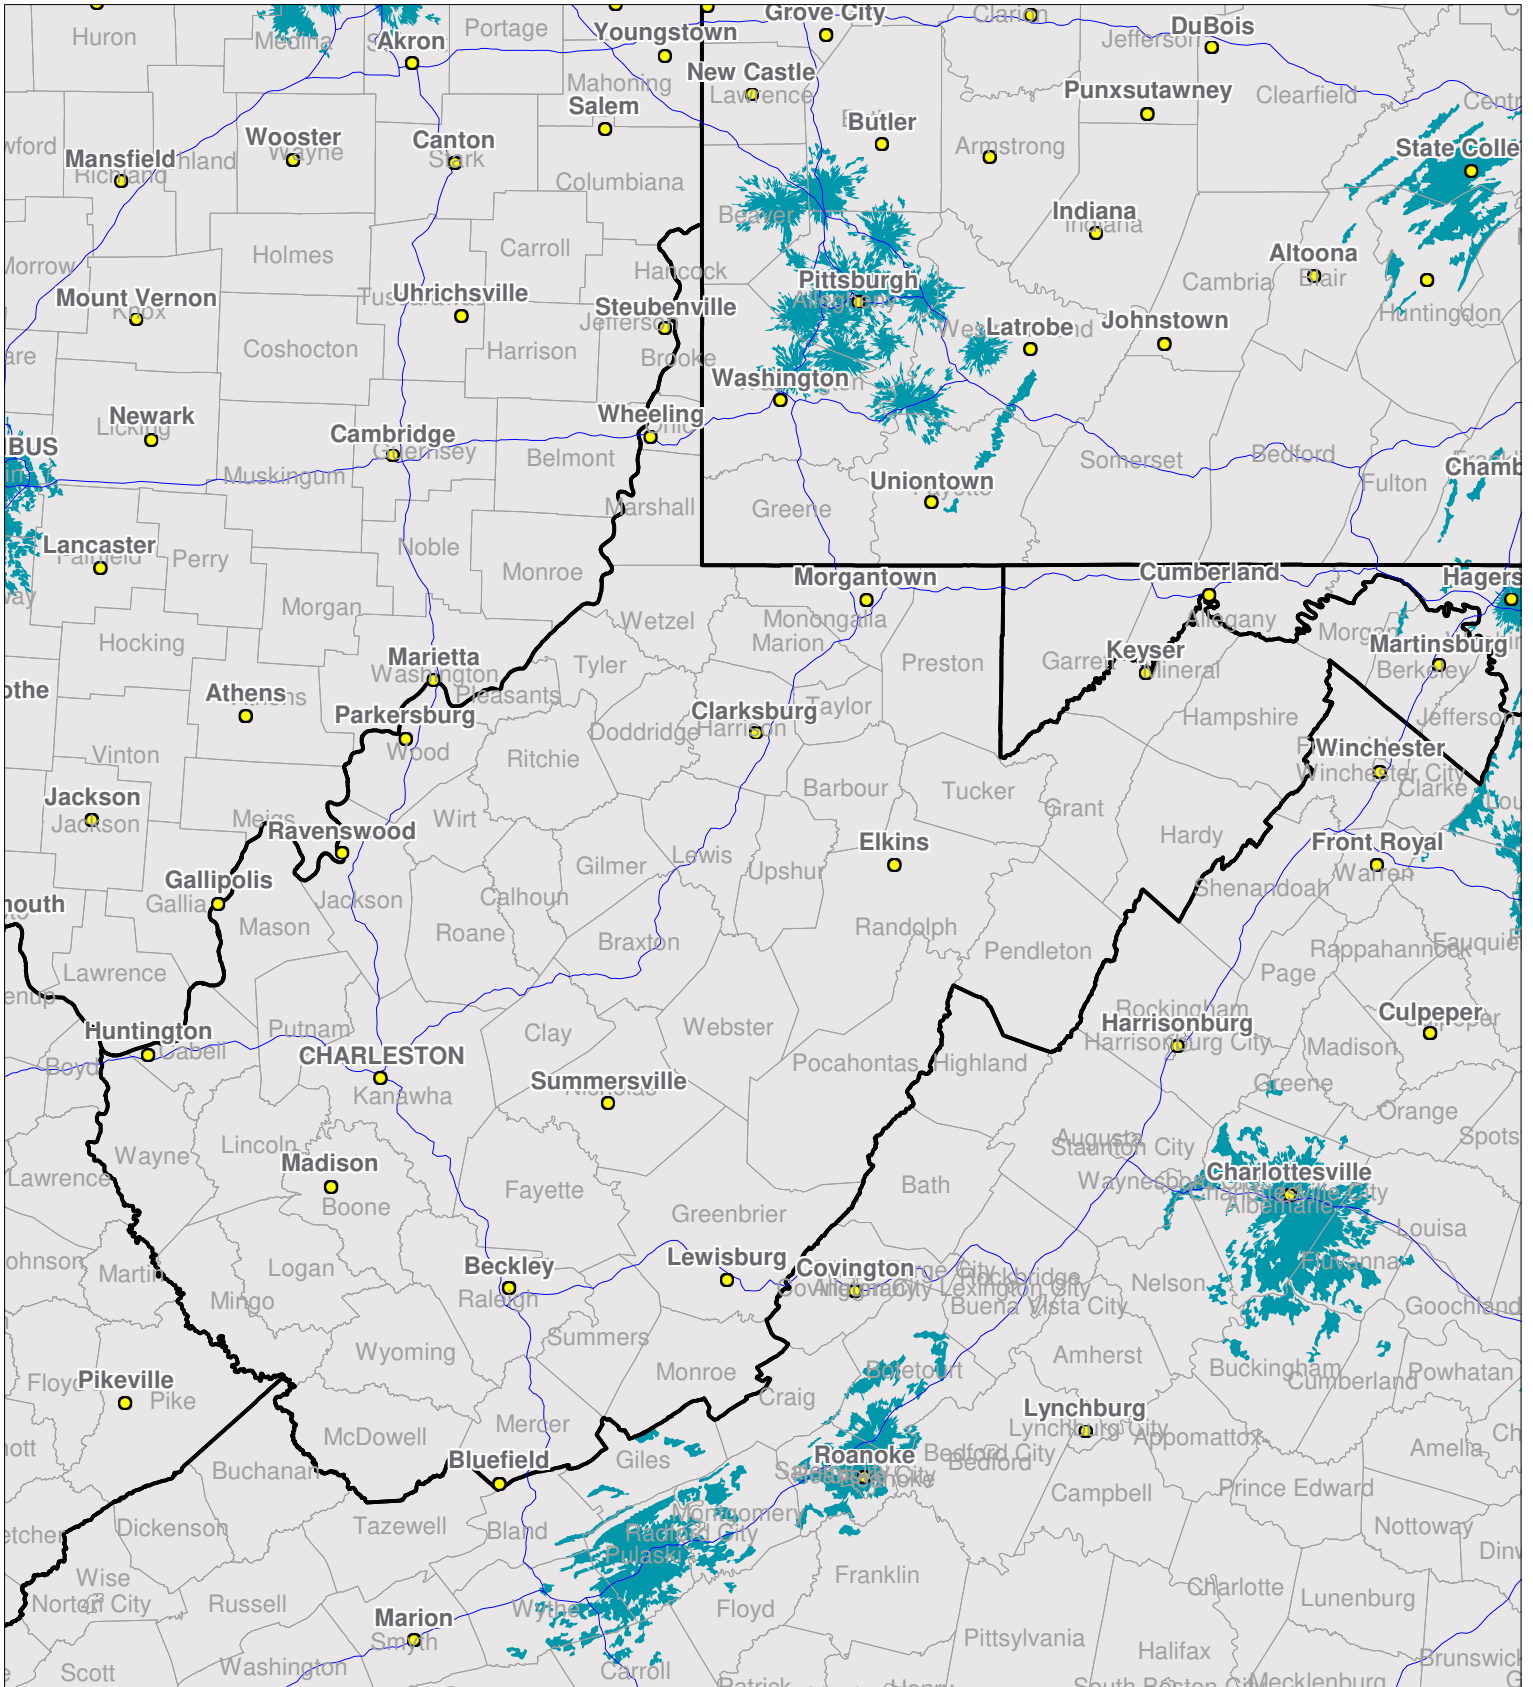

West Virginia

Nationwide Two-Way Coverage

Because of the nature of radio transmission, strength of paging signal will vary depending upon your location. Maps may not be to scale.

© Spok