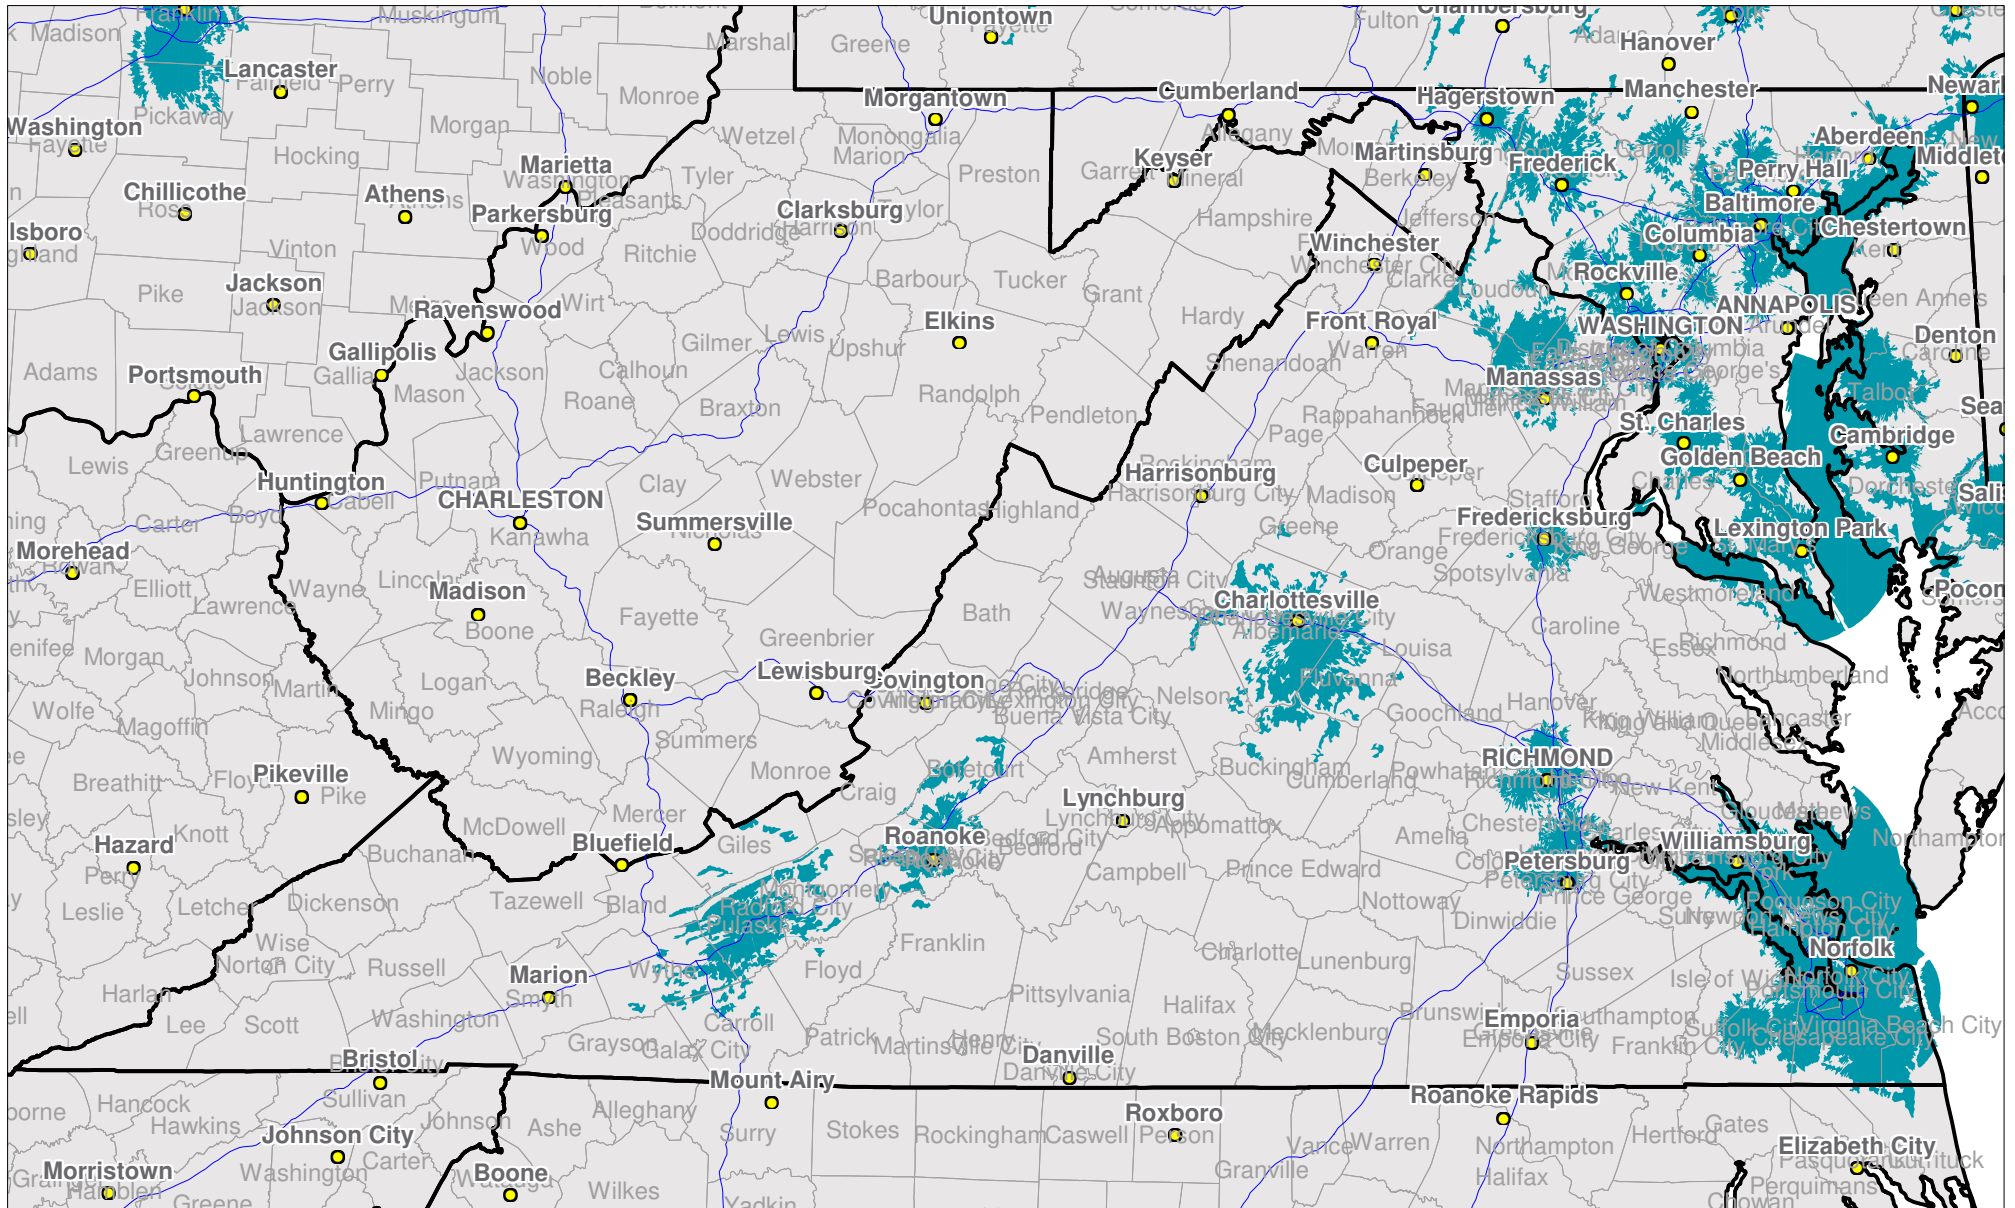

Virginia

Nationwide Two-Way Coverage

Because of the nature of radio transmission, strength of paging signal will vary depending upon your location. Maps may not be to scale.

© Spok