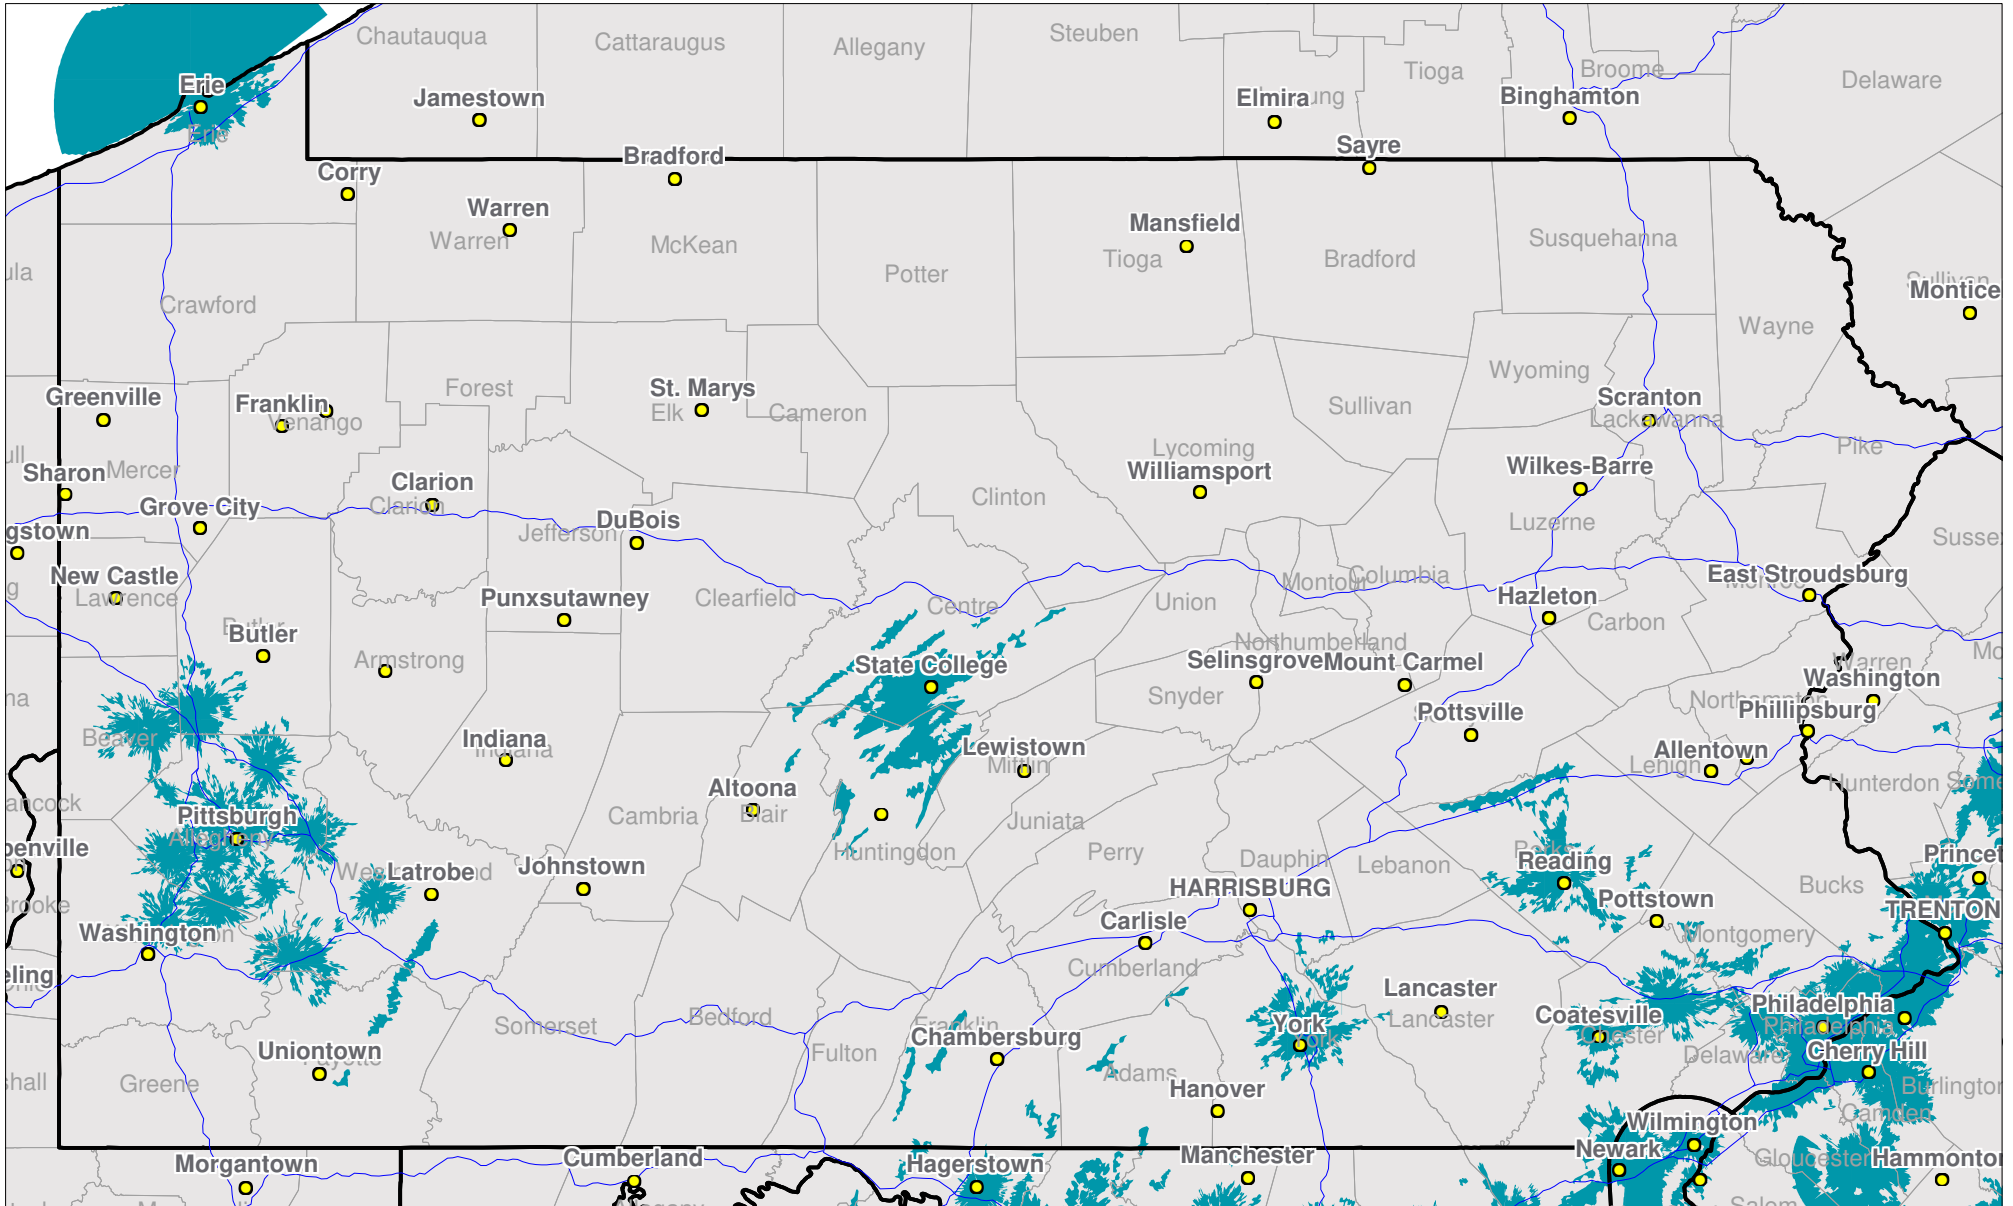

Pennsylvania

Nationwide Two-Way Coverage

Because of the nature of radio transmission, strength of paging signal will vary depending upon your location. Maps may not be to scale.

© Spok