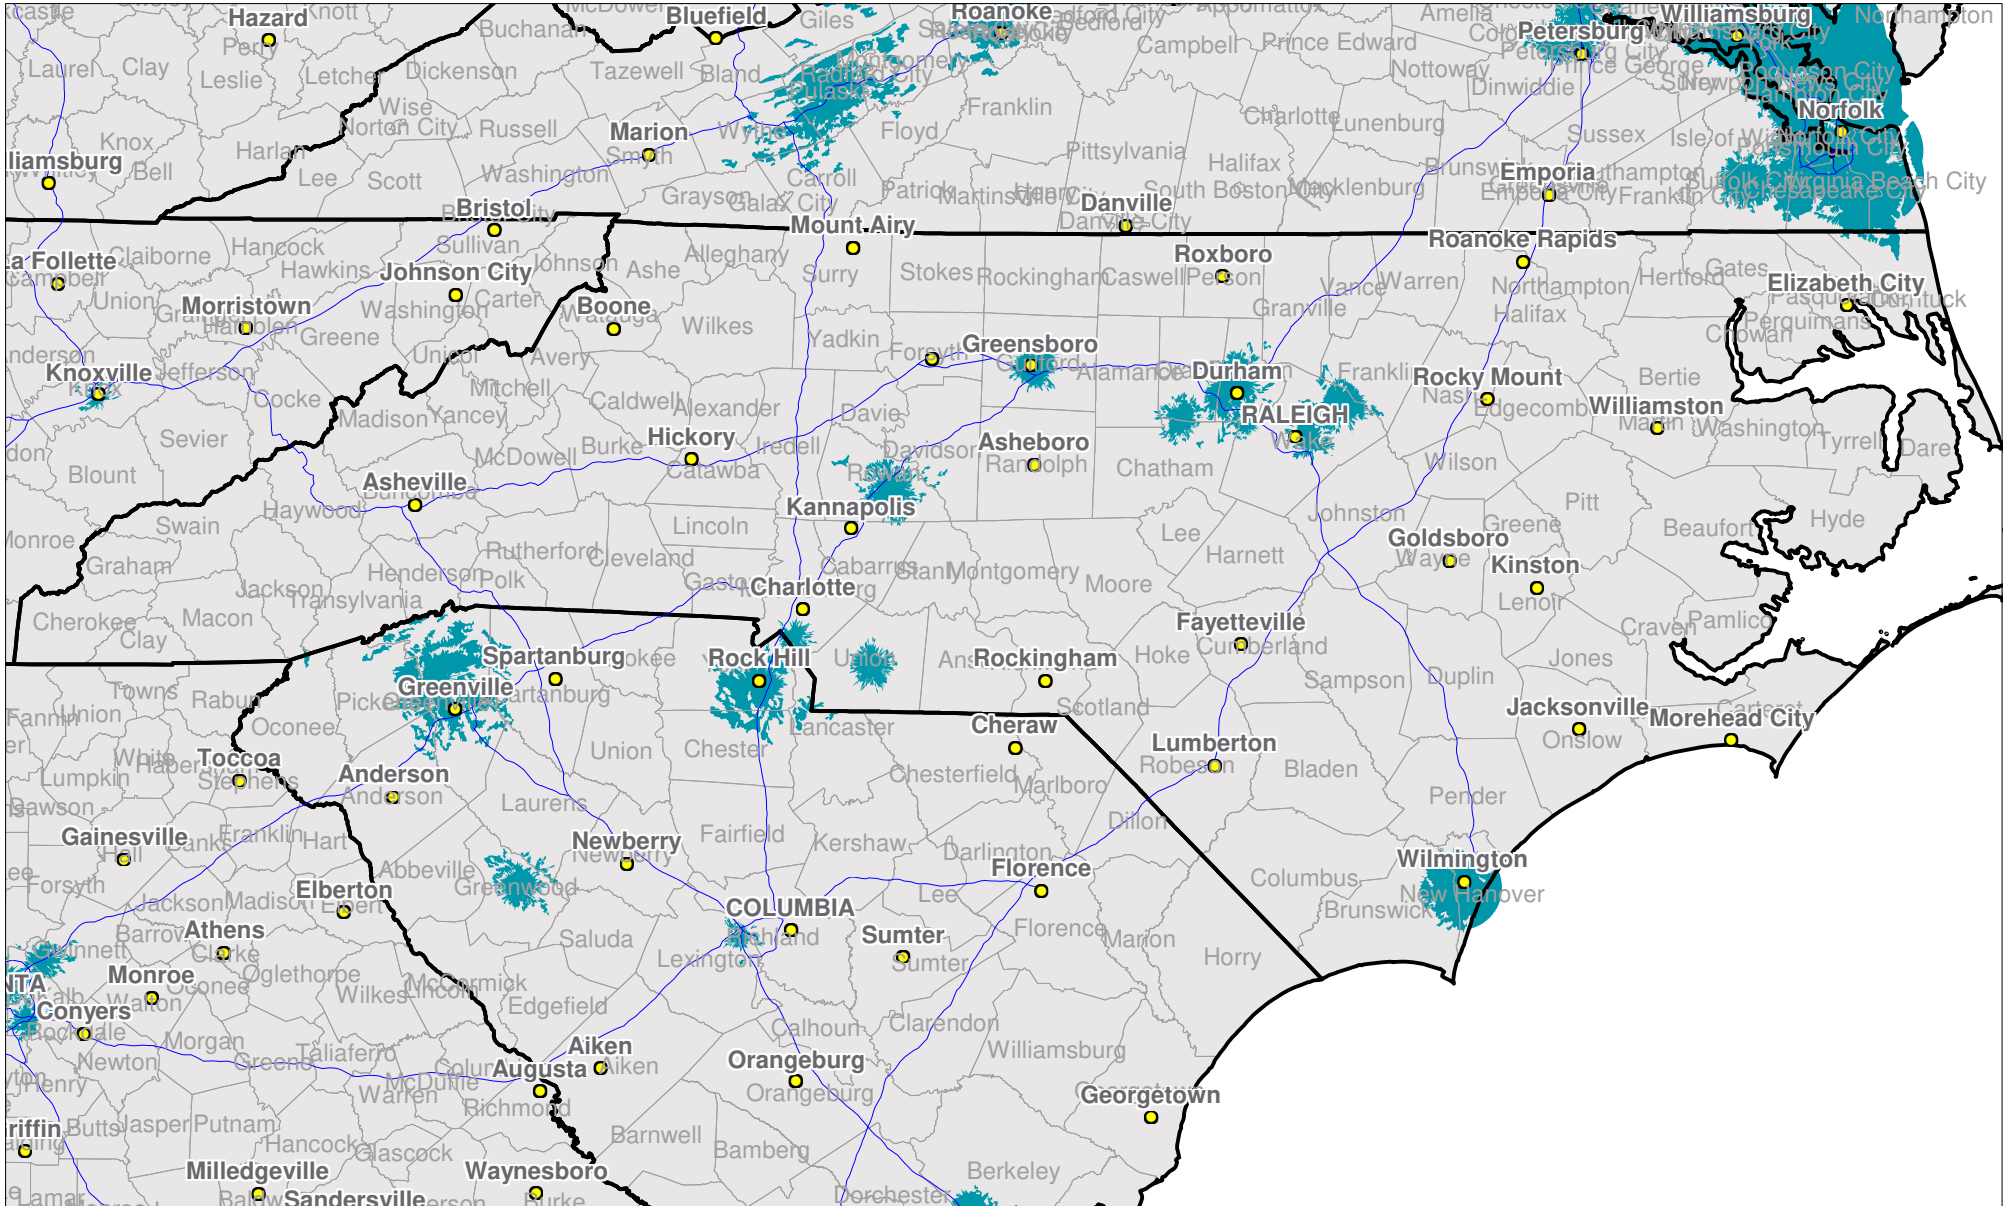

North Carolina

Nationwide Two-Way Coverage

Because of the nature of radio transmission, strength of paging signal will vary depending upon your location. Maps may not be to scale.

© Spok