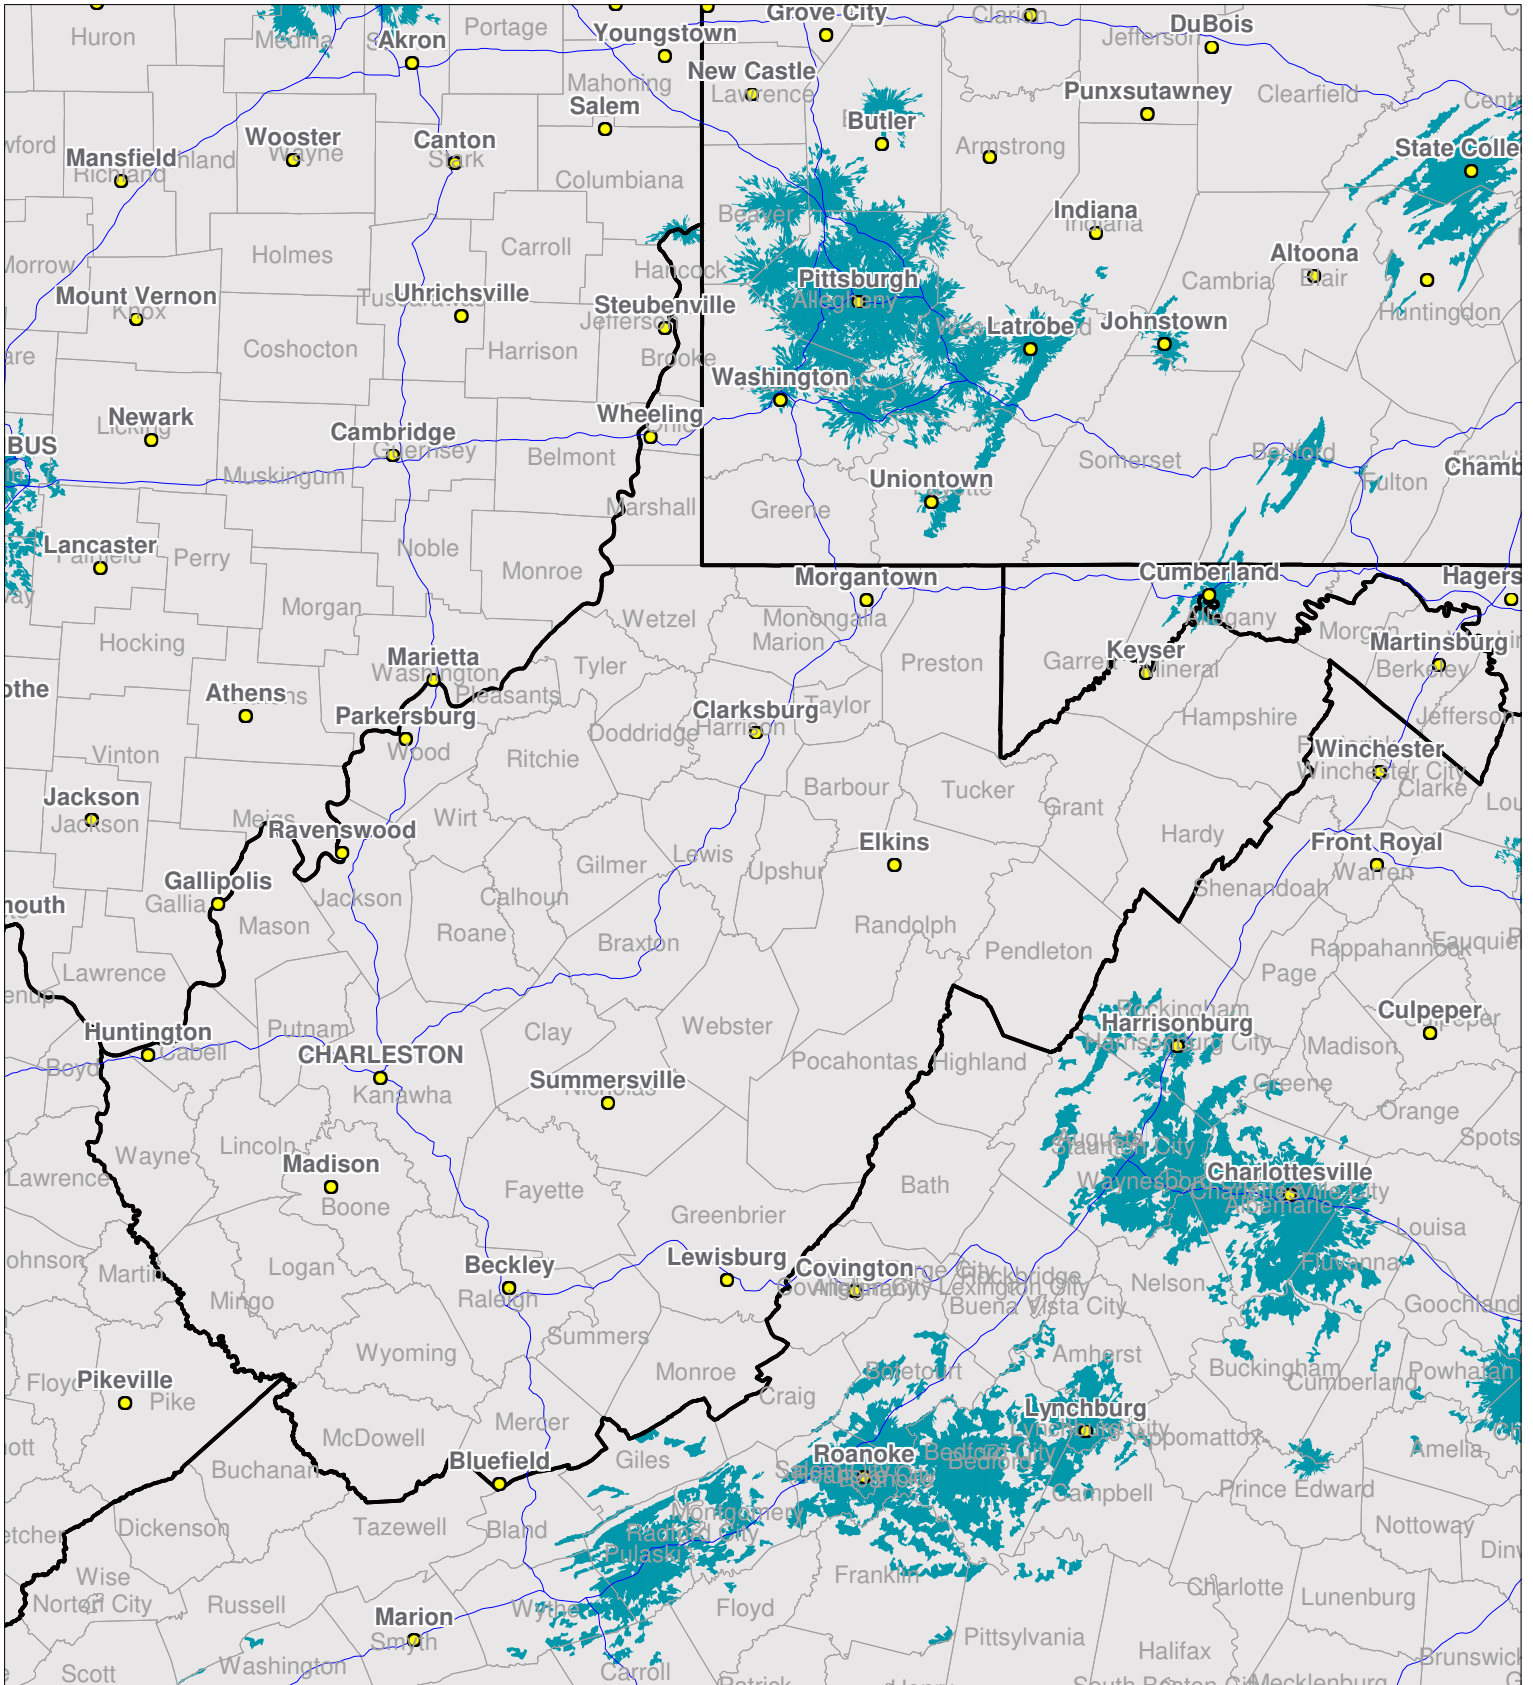

West Virginia

Nationwide One-Way Coverage (929.6625 MHz)

Because of the nature of radio transmission, strength of paging signal will vary depending upon your location. Maps may not be to scale.

© Spok