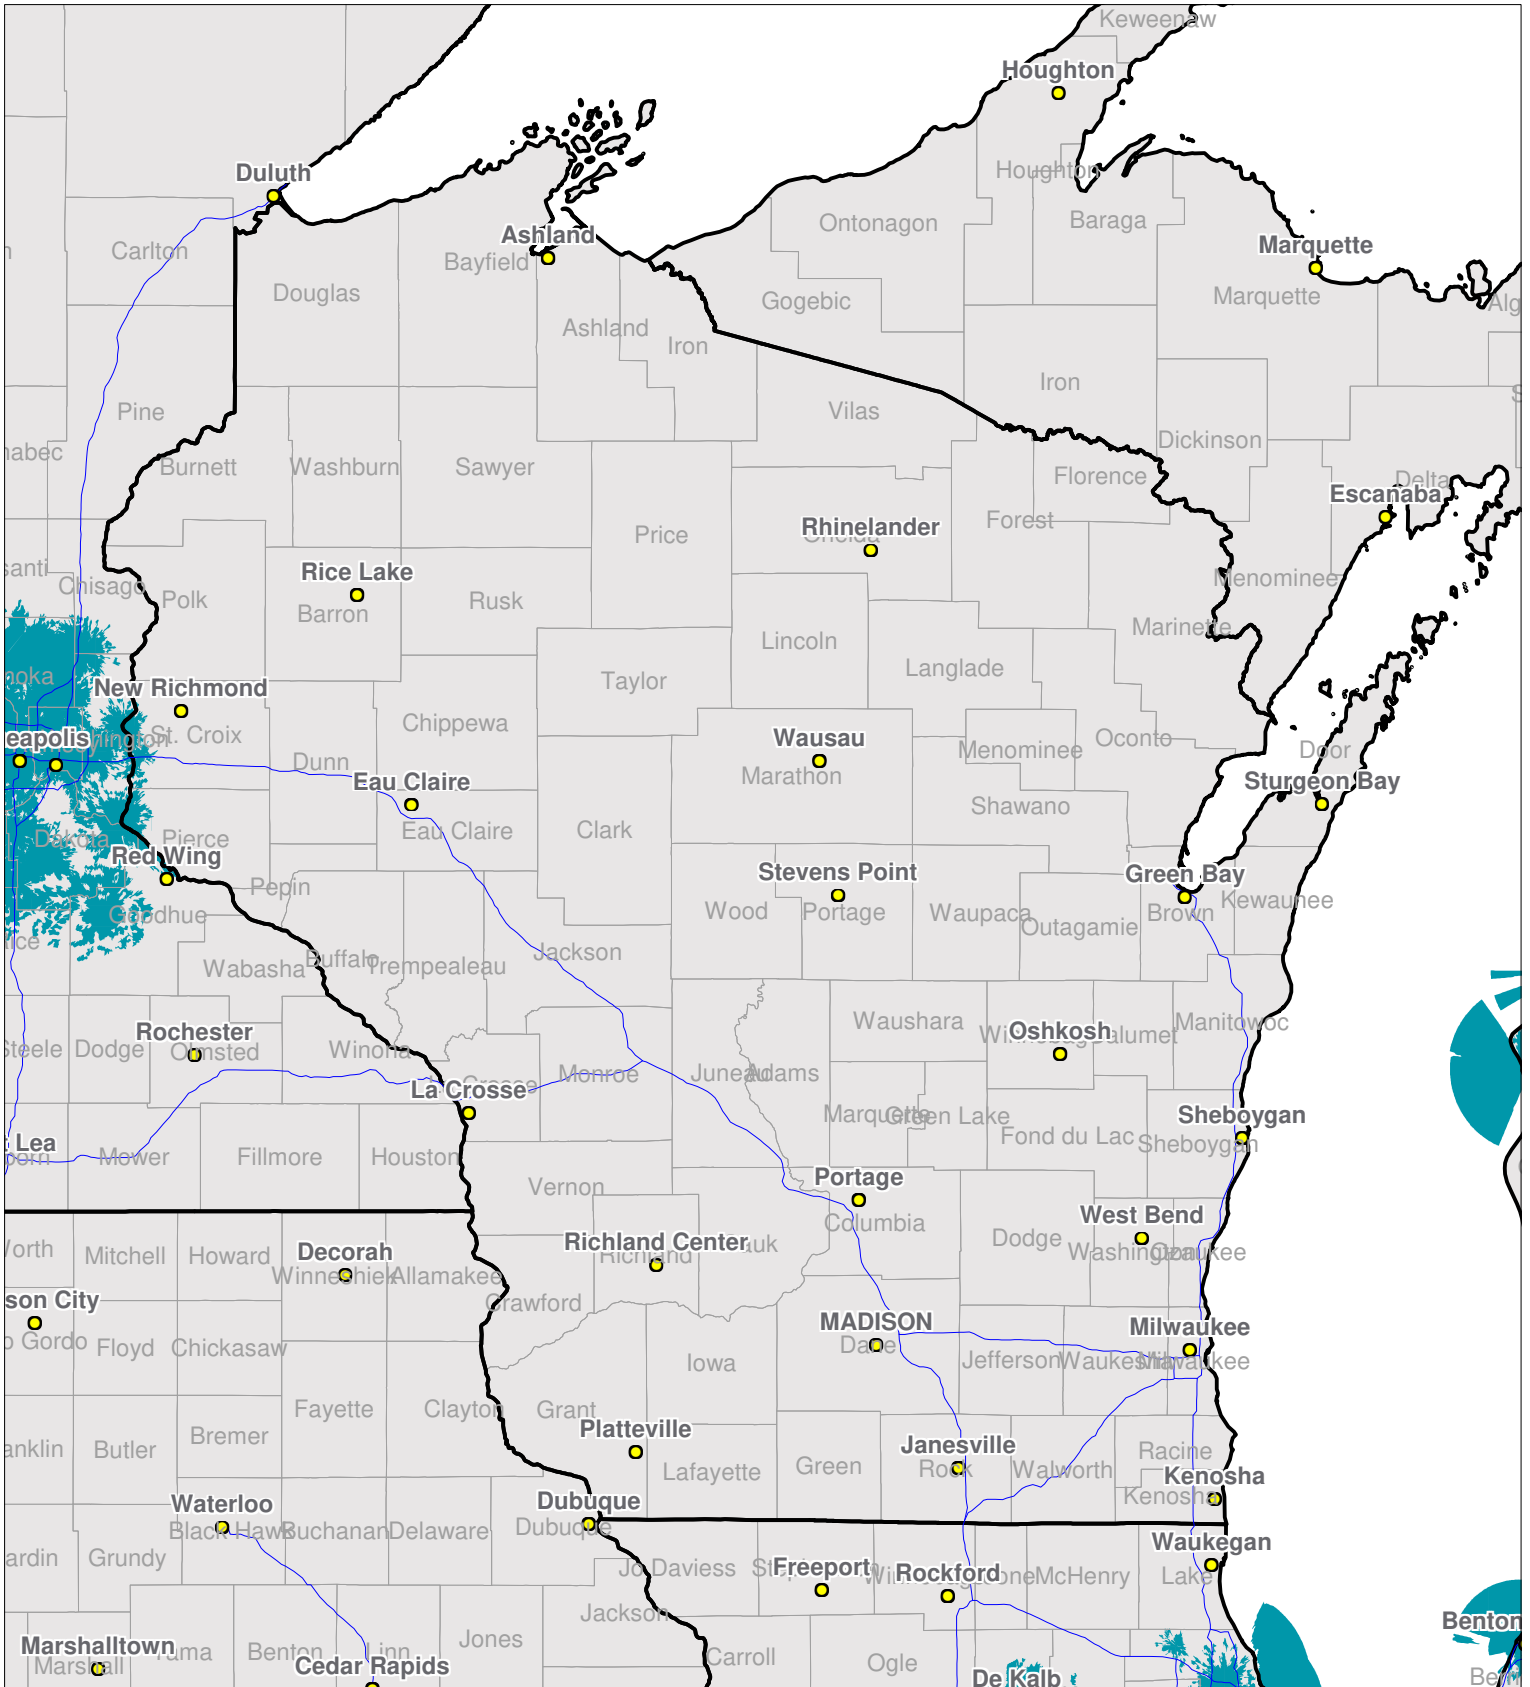

Wisconsin

Nationwide One-Way Coverage (929.6625 MHz)

Because of the nature of radio transmission, strength of paging signal will vary depending upon your location. Maps may not be to scale.

© Spok