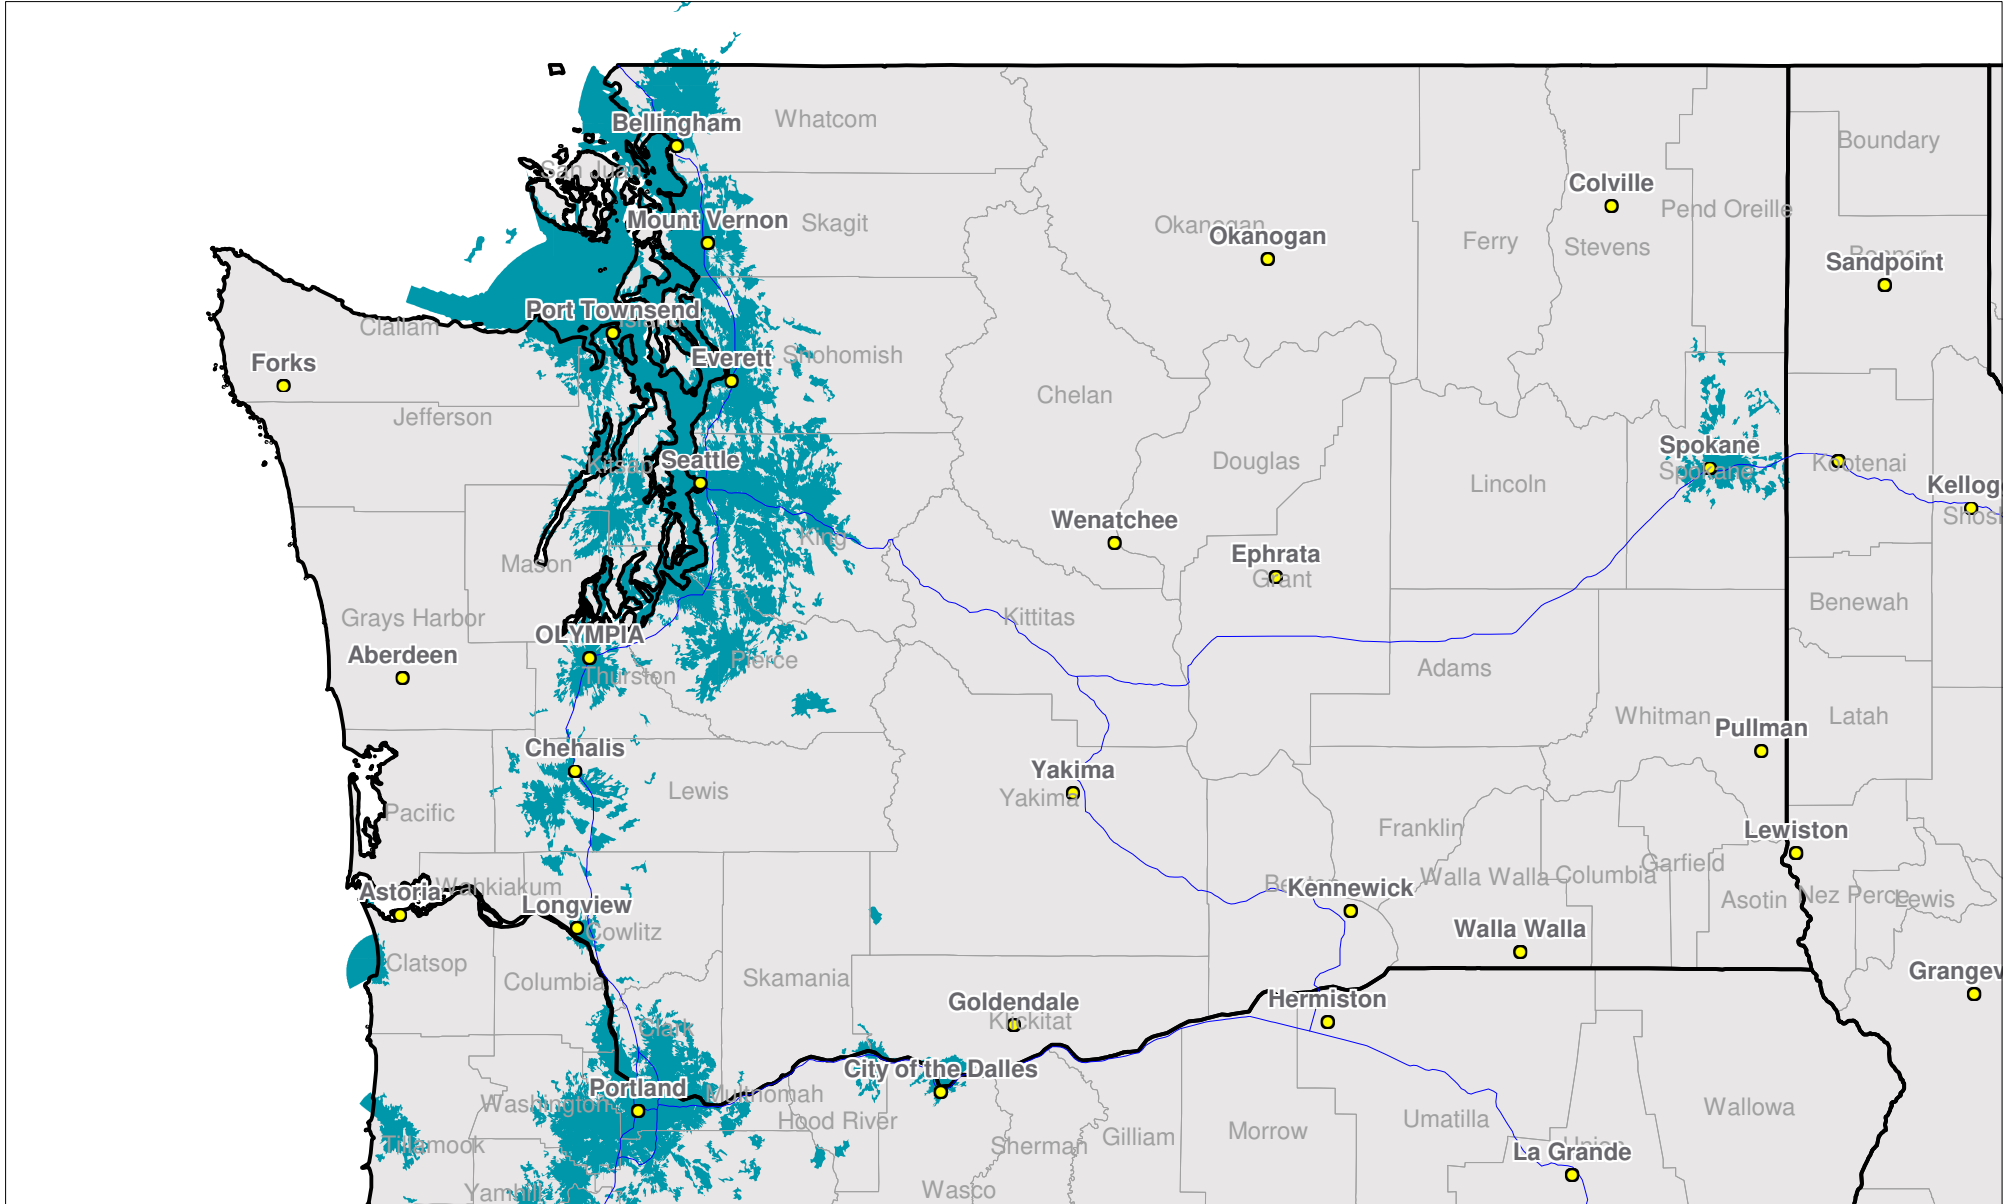

Washington

Nationwide One-Way Coverage (929.6625 MHz)

Because of the nature of radio transmission, strength of paging signal will vary depending upon your location. Maps may not be to scale.