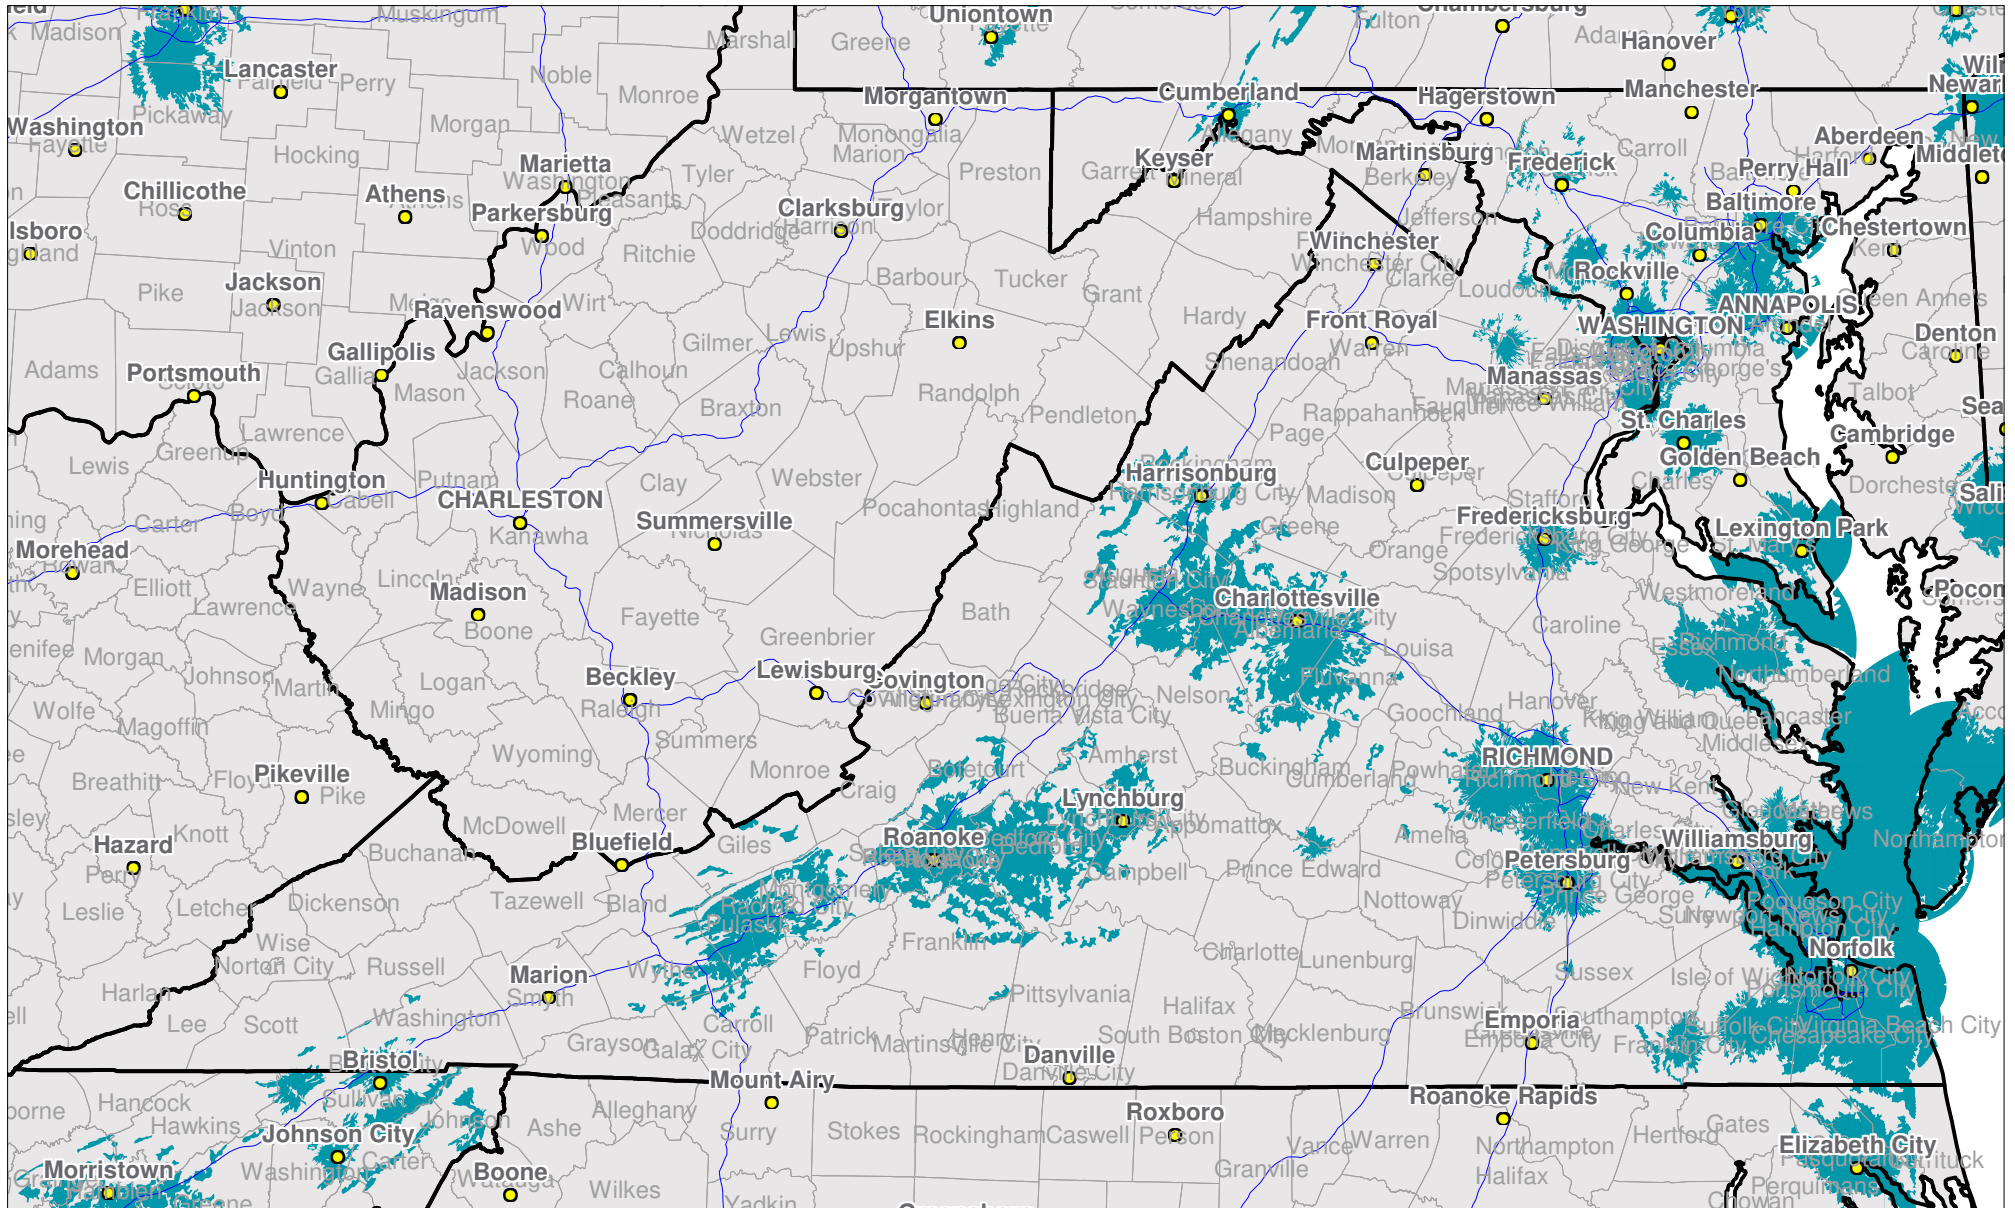

Virginia

Nationwide One-Way Coverage (929.6625 MHz)

Because of the nature of radio transmission, strength of paging signal will vary depending upon your location. Maps may not be to scale.

© Spok