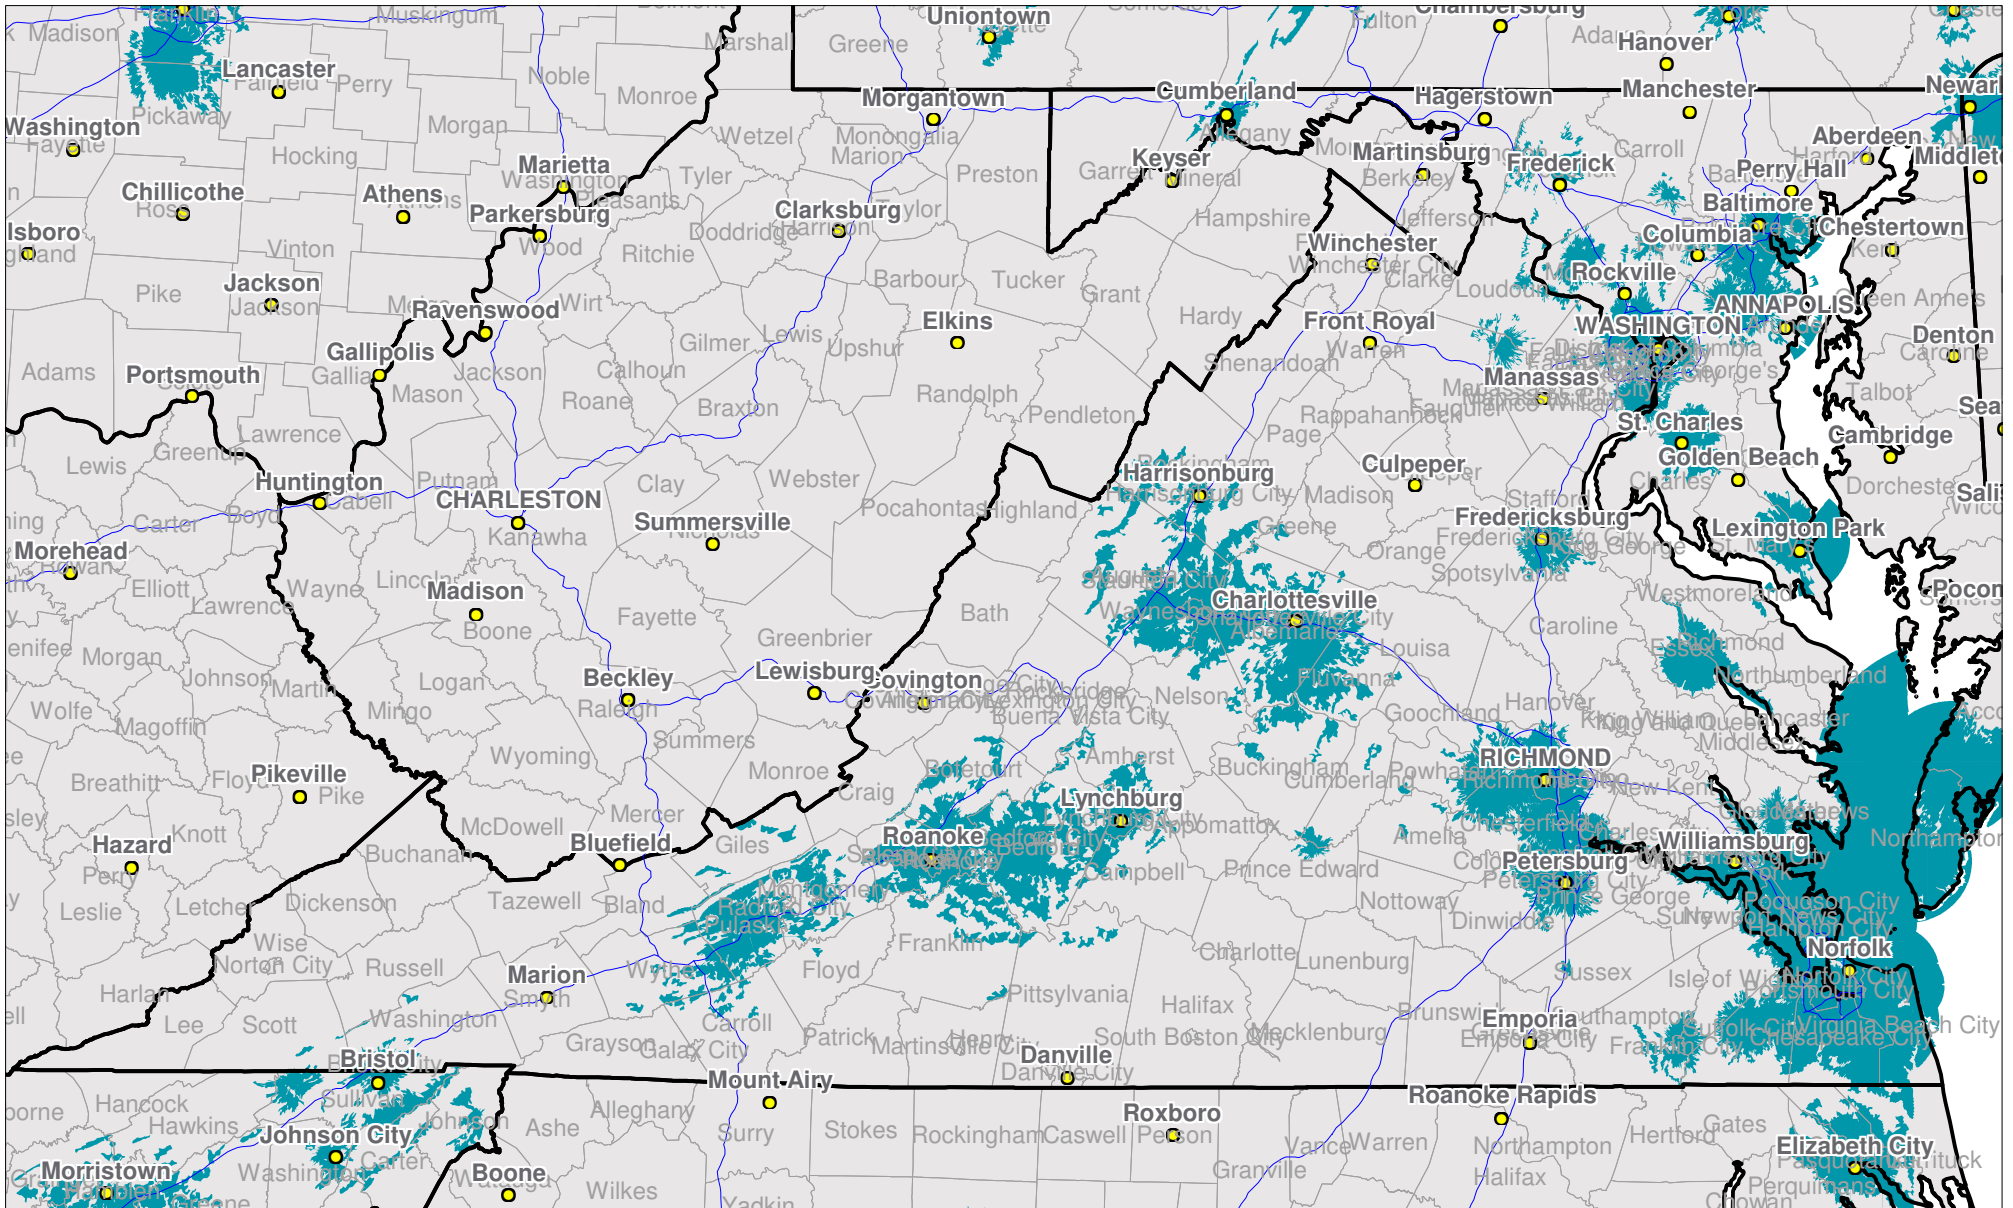

# Virginia

Nationwide One-Way Coverage (929.6625 MHz)

Because of the nature of radio transmission, strength of paging signal will vary depending upon your location. Maps may not be to scale.

© Spok