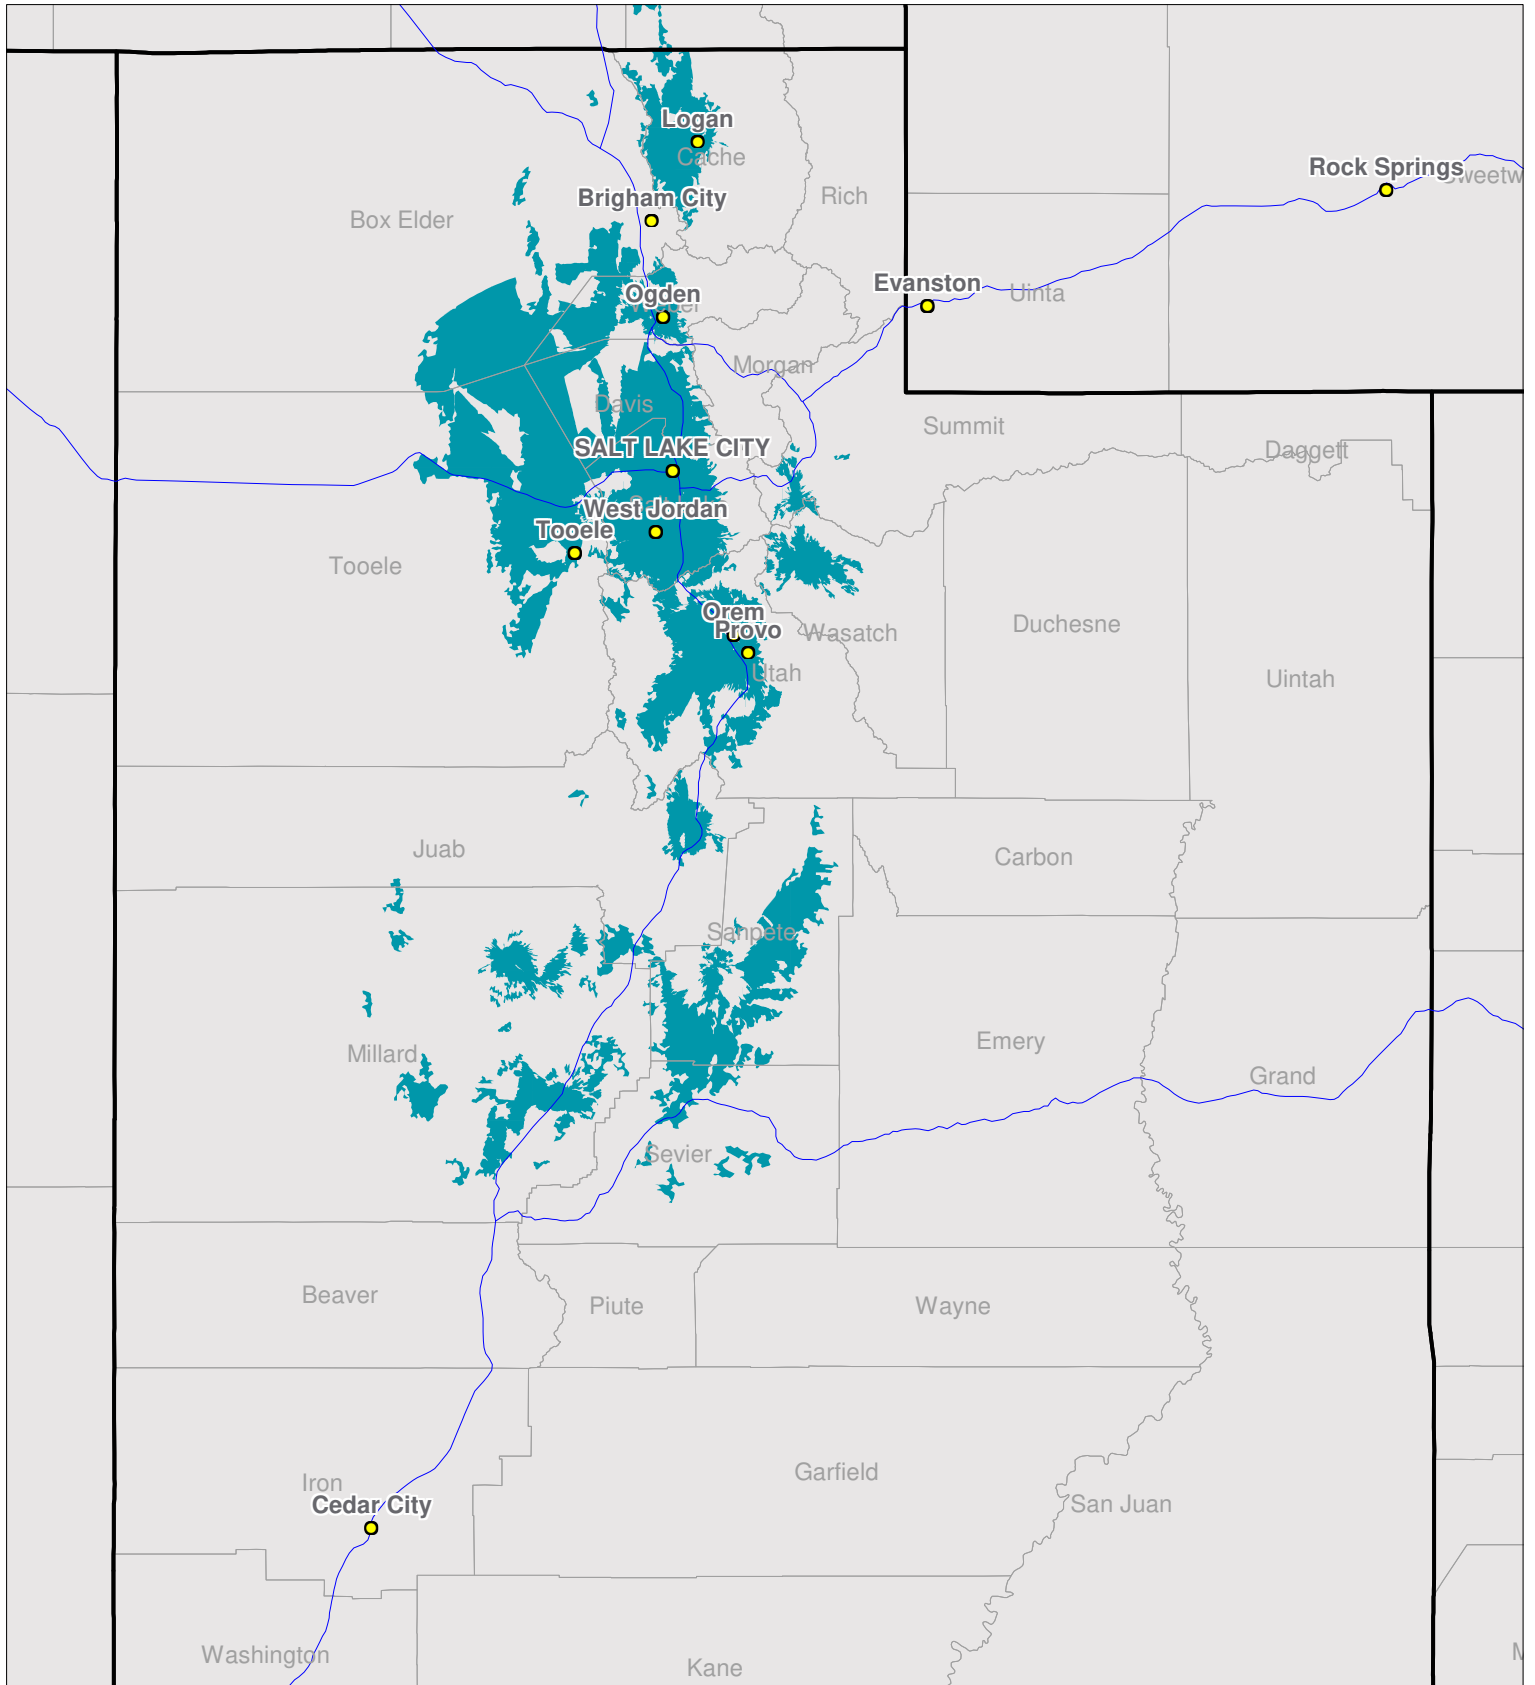

Utah

Nationwide One-Way Coverage (929.6625 MHz)

Because of the nature of radio transmission, strength of paging signal will vary depending upon your location. Maps may not be to scale.

© Spok