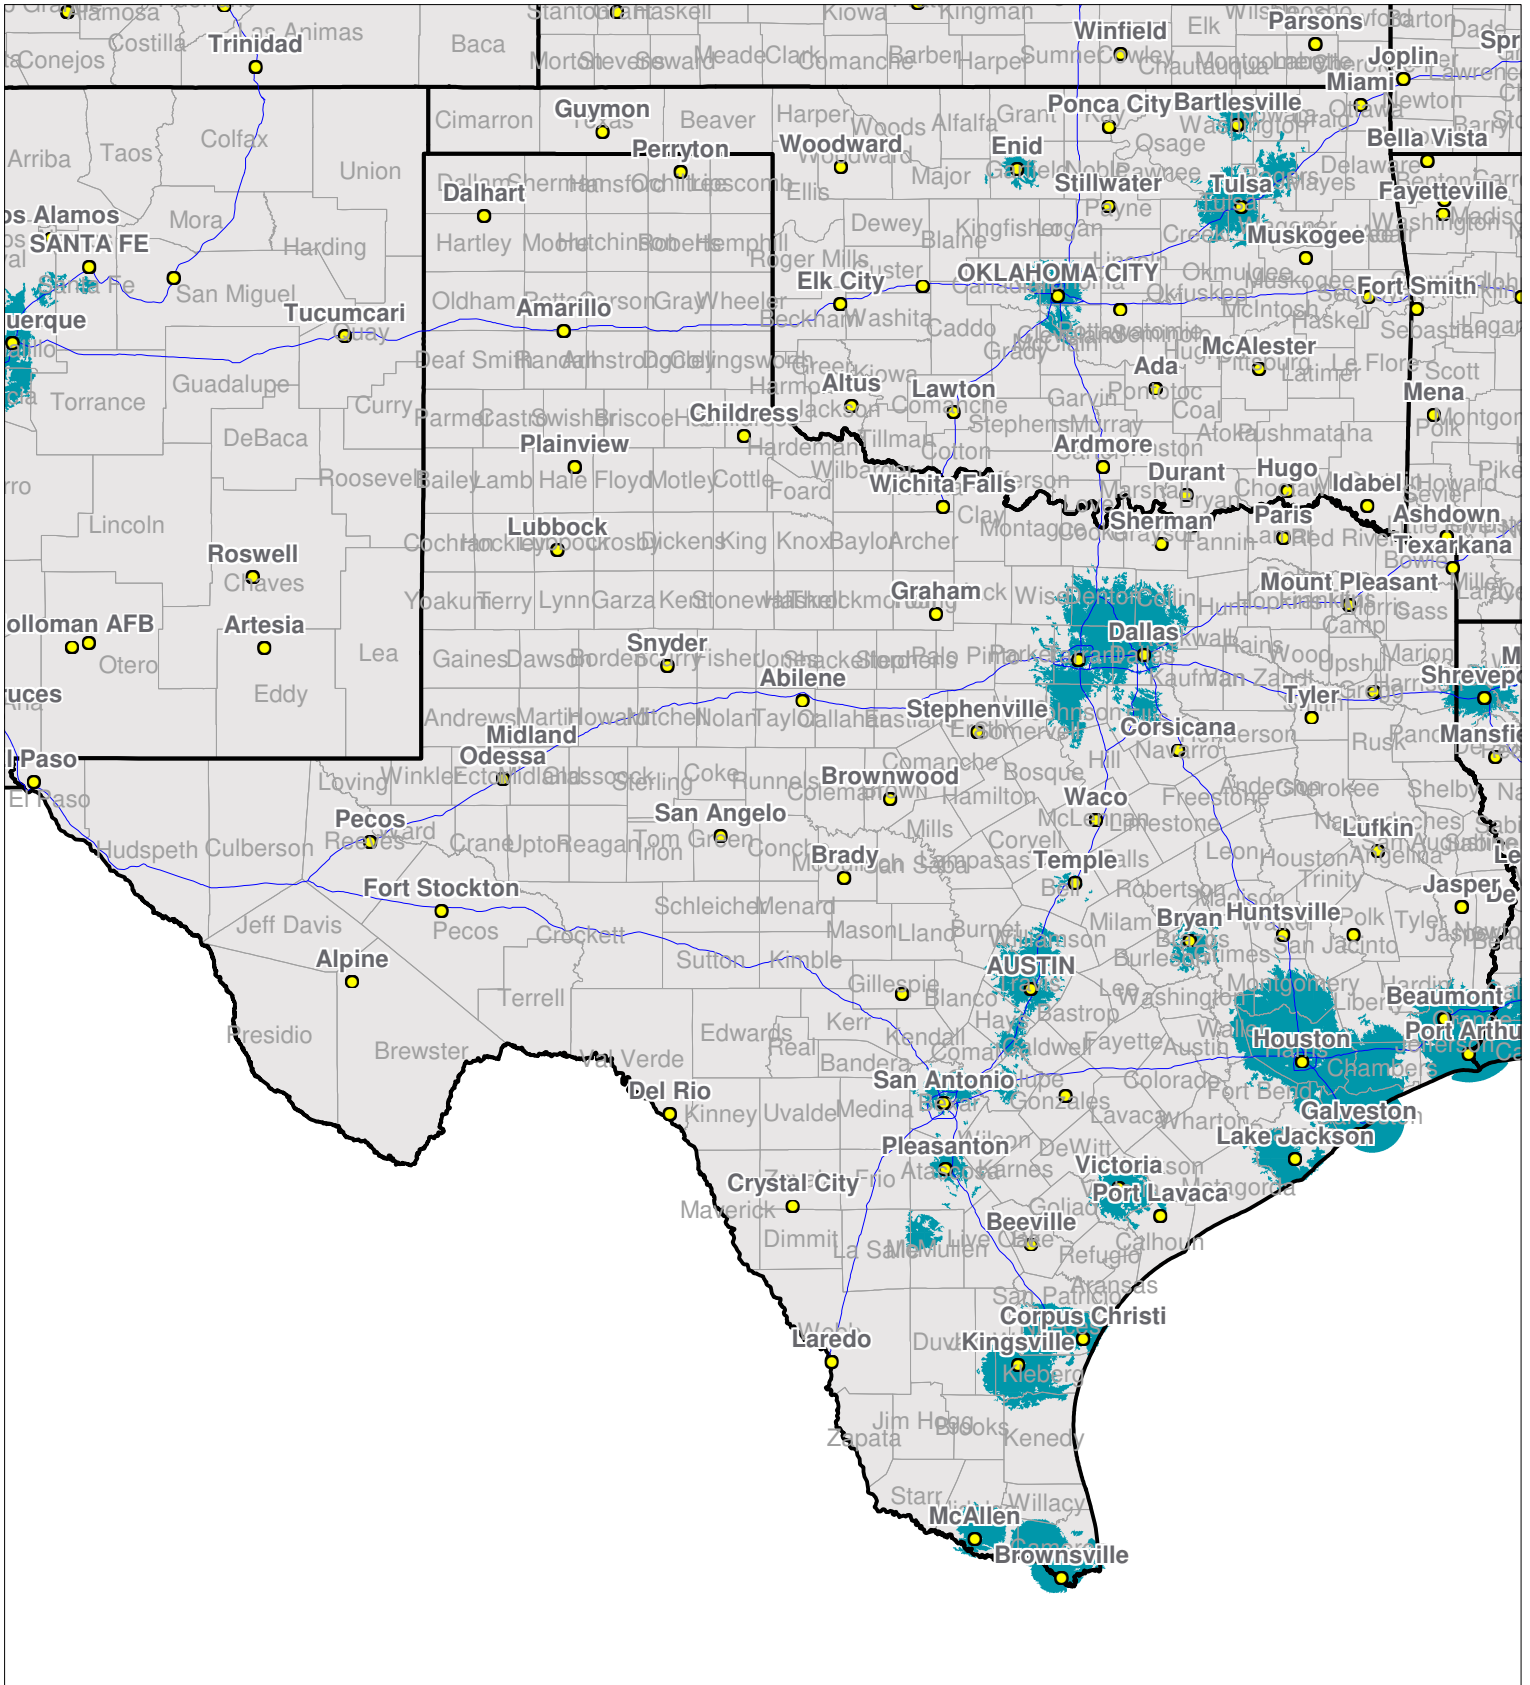

Texas

Nationwide One-Way Coverage (929.6625 MHz)

Because of the nature of radio transmission, strength of paging signal will vary depending upon your location. Maps may not be to scale.

© Spok