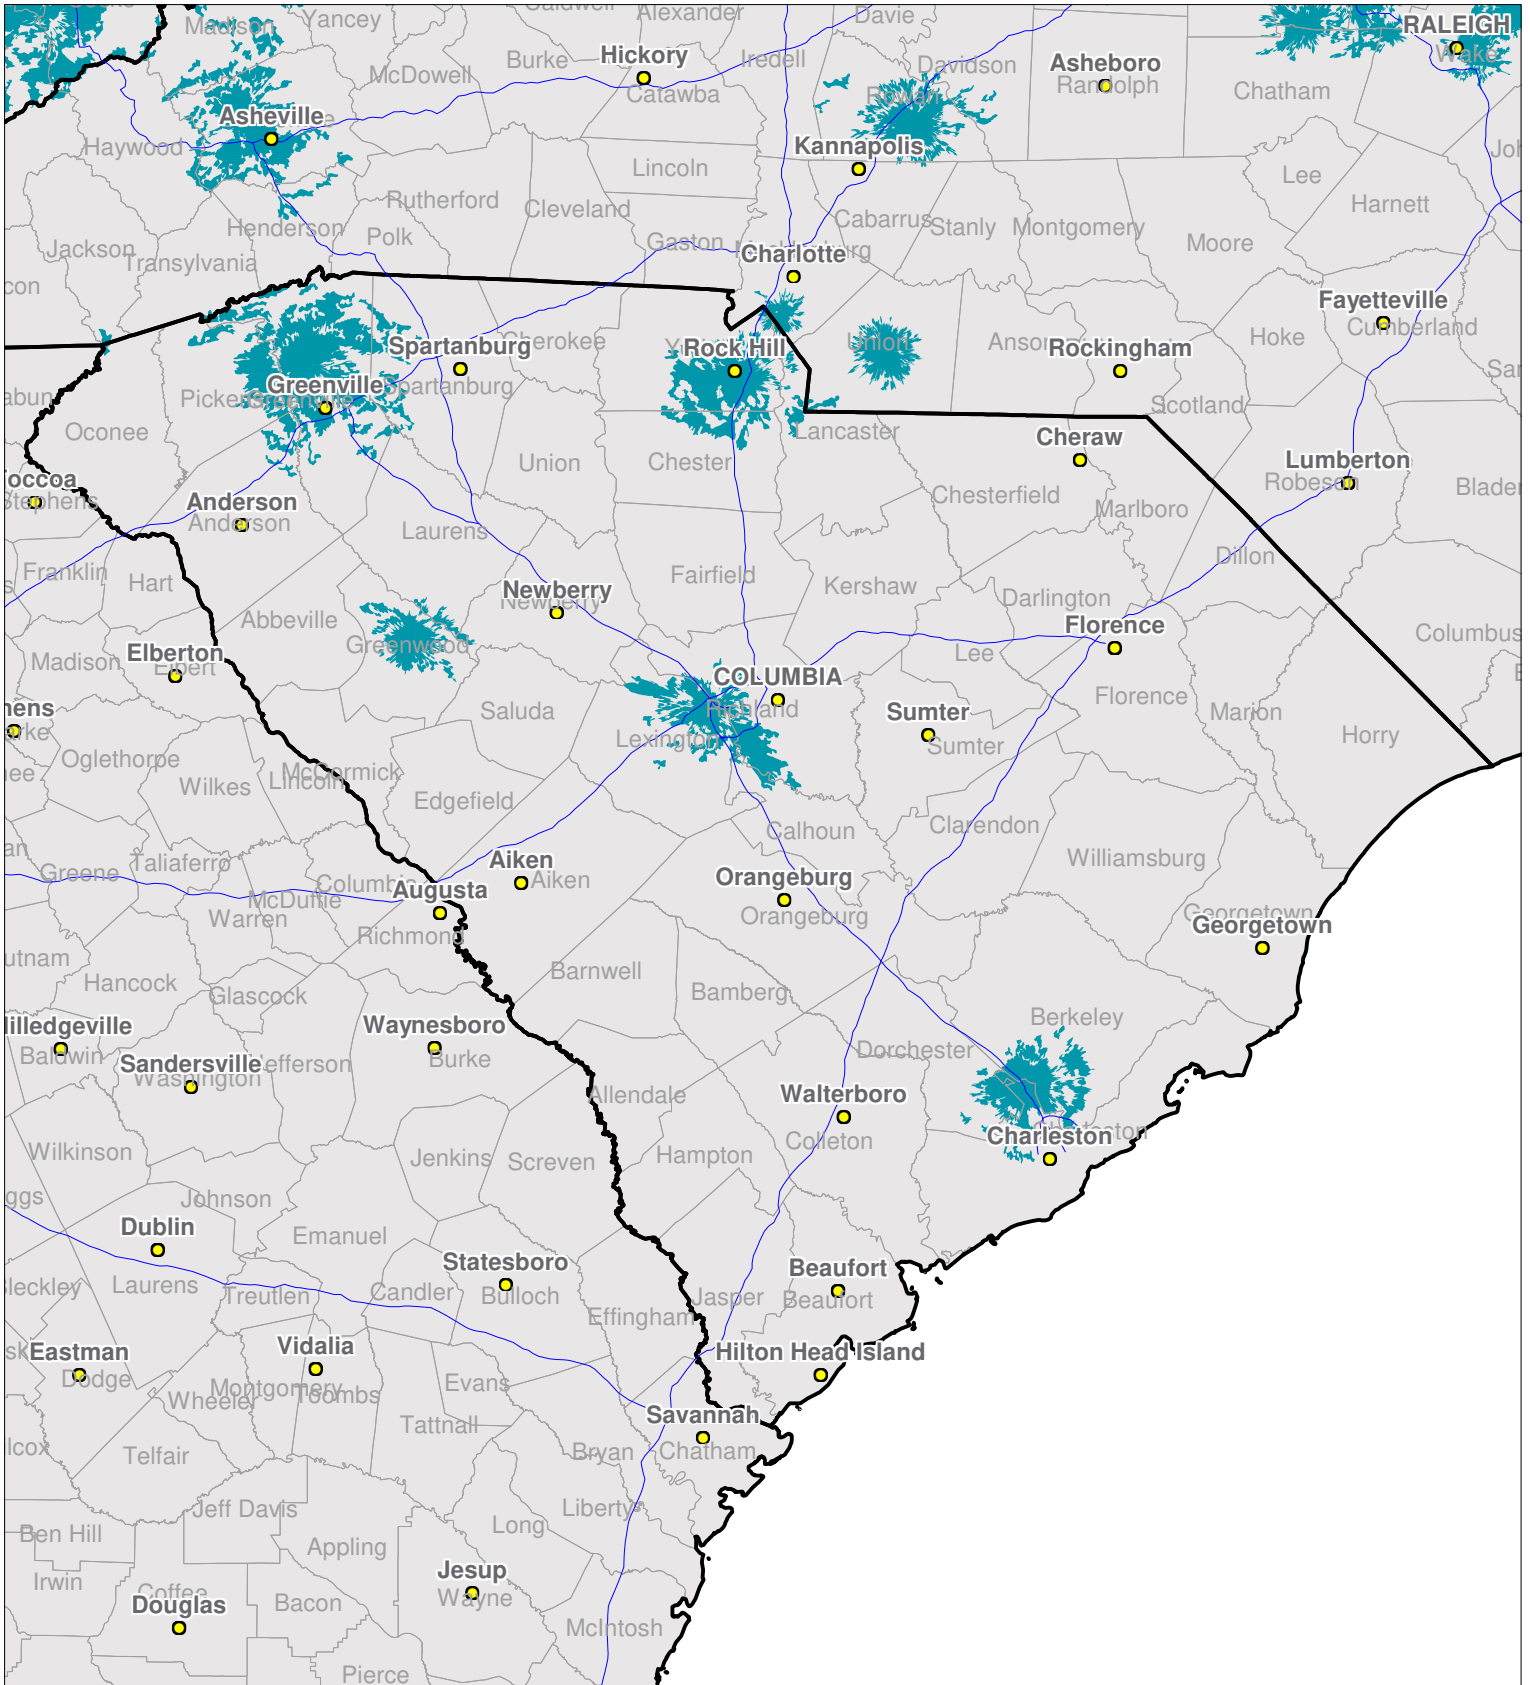

South Carolina

Nationwide One-Way Coverage (929.6625 MHz)

Because of the nature of radio transmission, strength of paging signal will vary depending upon your location. Maps may not be to scale.

© Spok