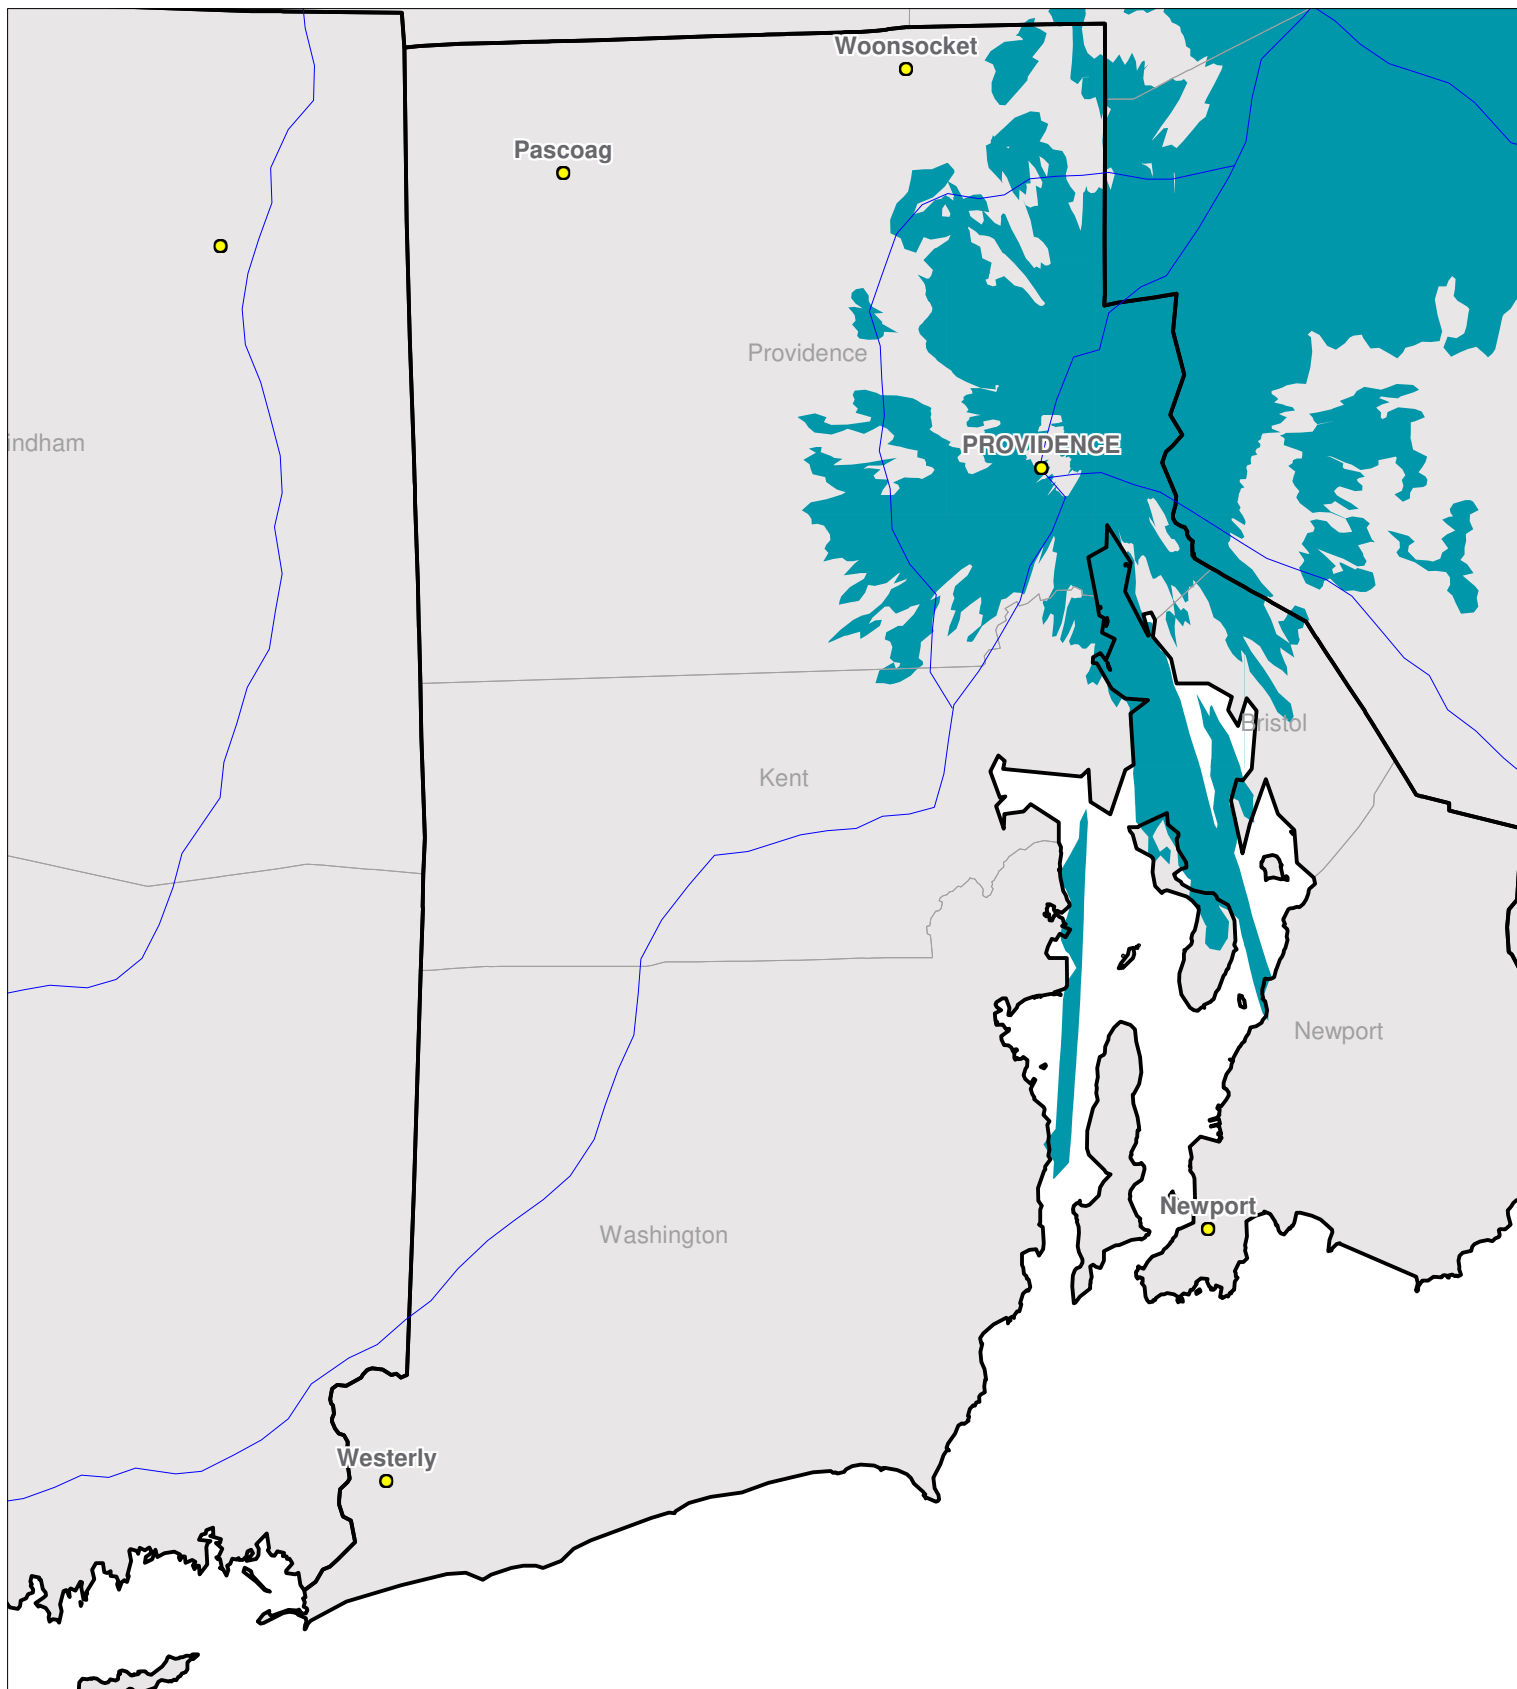

Rhode Island

Nationwide One-Way Coverage (929.6625 MHz)

Because of the nature of radio transmission, strength of paging signal will vary depending upon your location. Maps may not be to scale.

© Spok