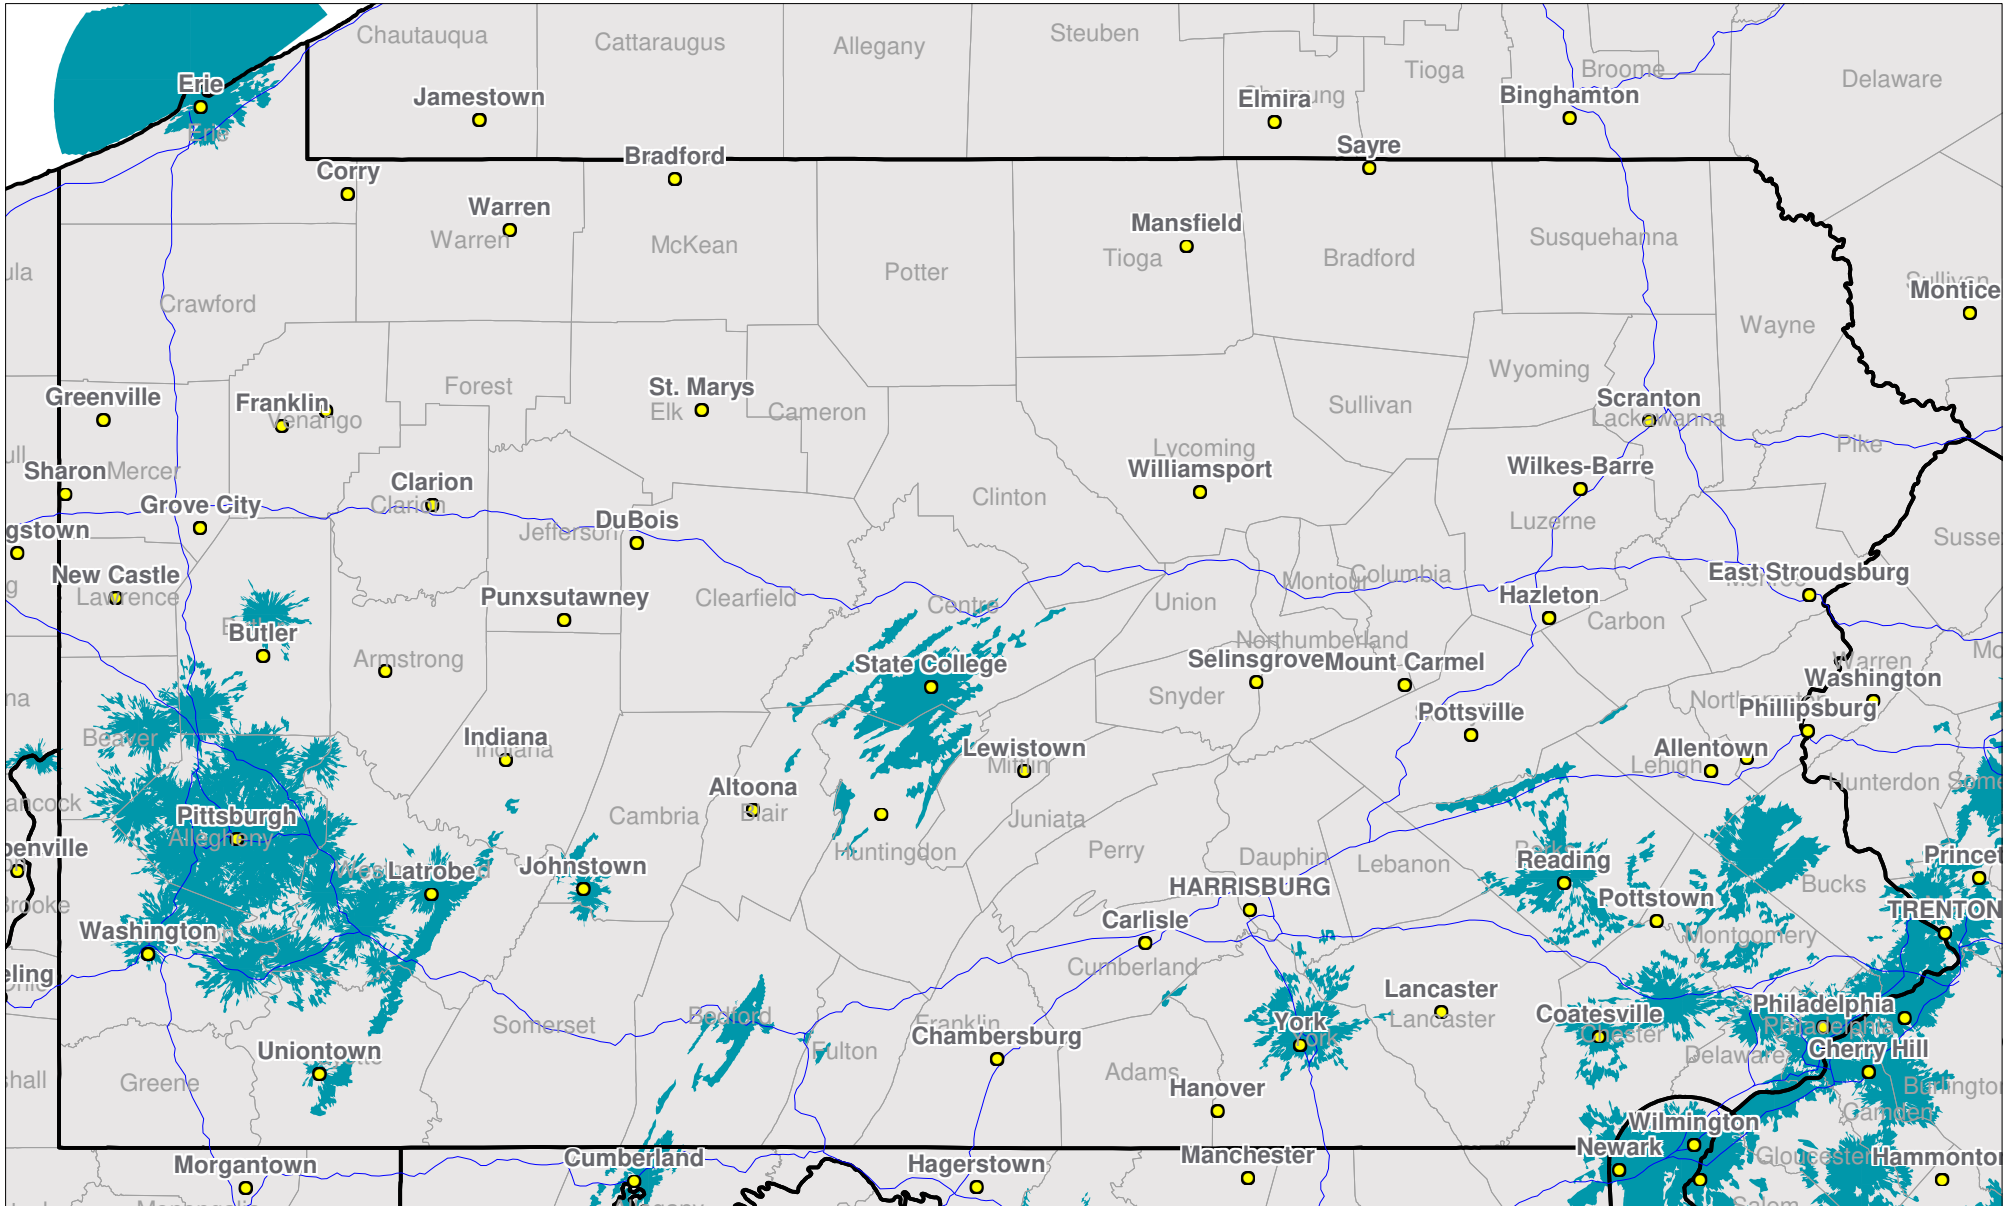

Pennsylvania

Nationwide One-Way Coverage (929.6625 MHz)

Because of the nature of radio transmission, strength of paging signal will vary depending upon your location. Maps may not be to scale.

© Spok