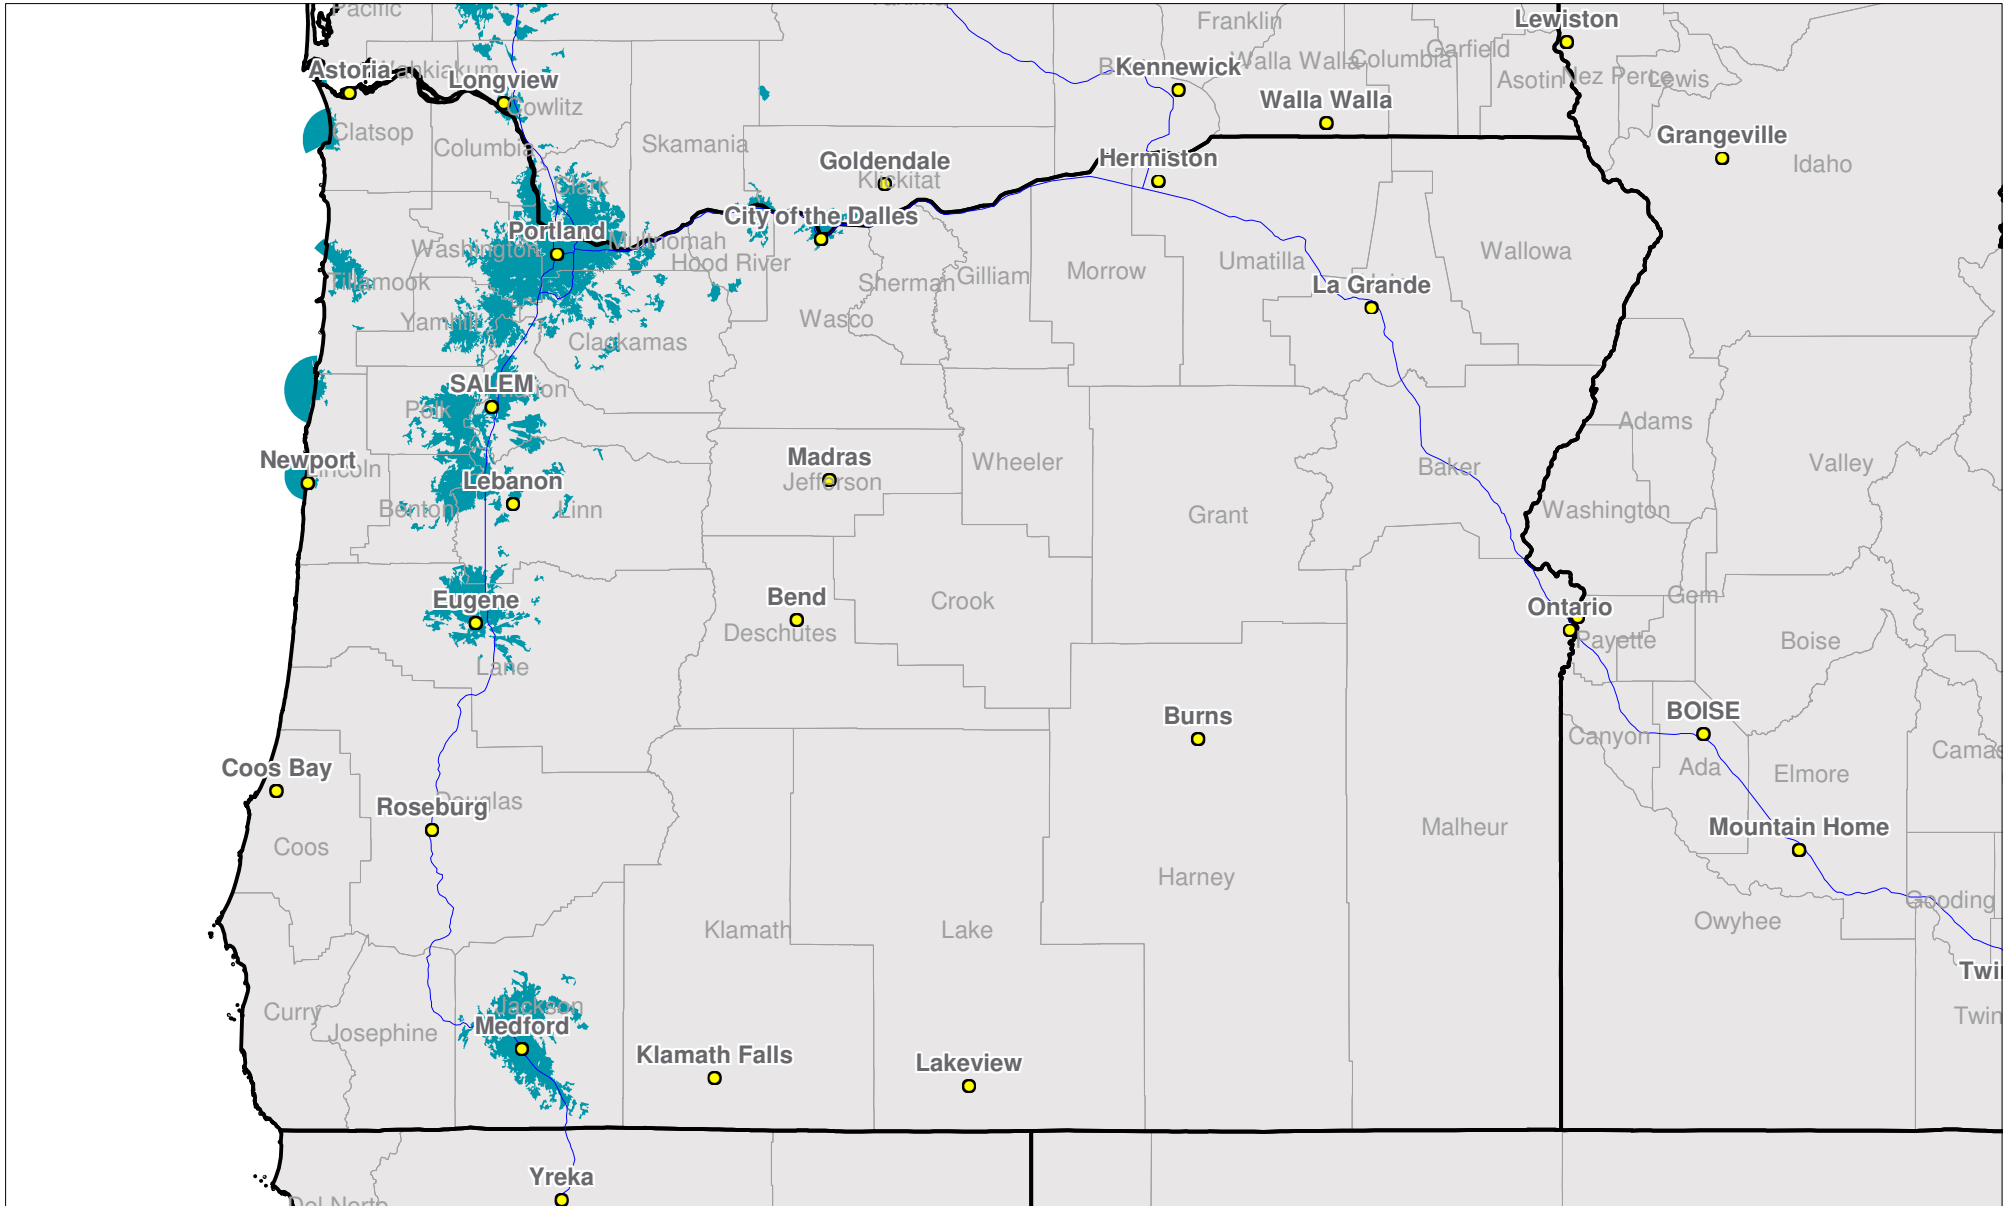

Oregon

Nationwide One-Way Coverage (929.6625 MHz)

Because of the nature of radio transmission, strength of paging signal will vary depending upon your location. Maps may not be to scale.

© Spok