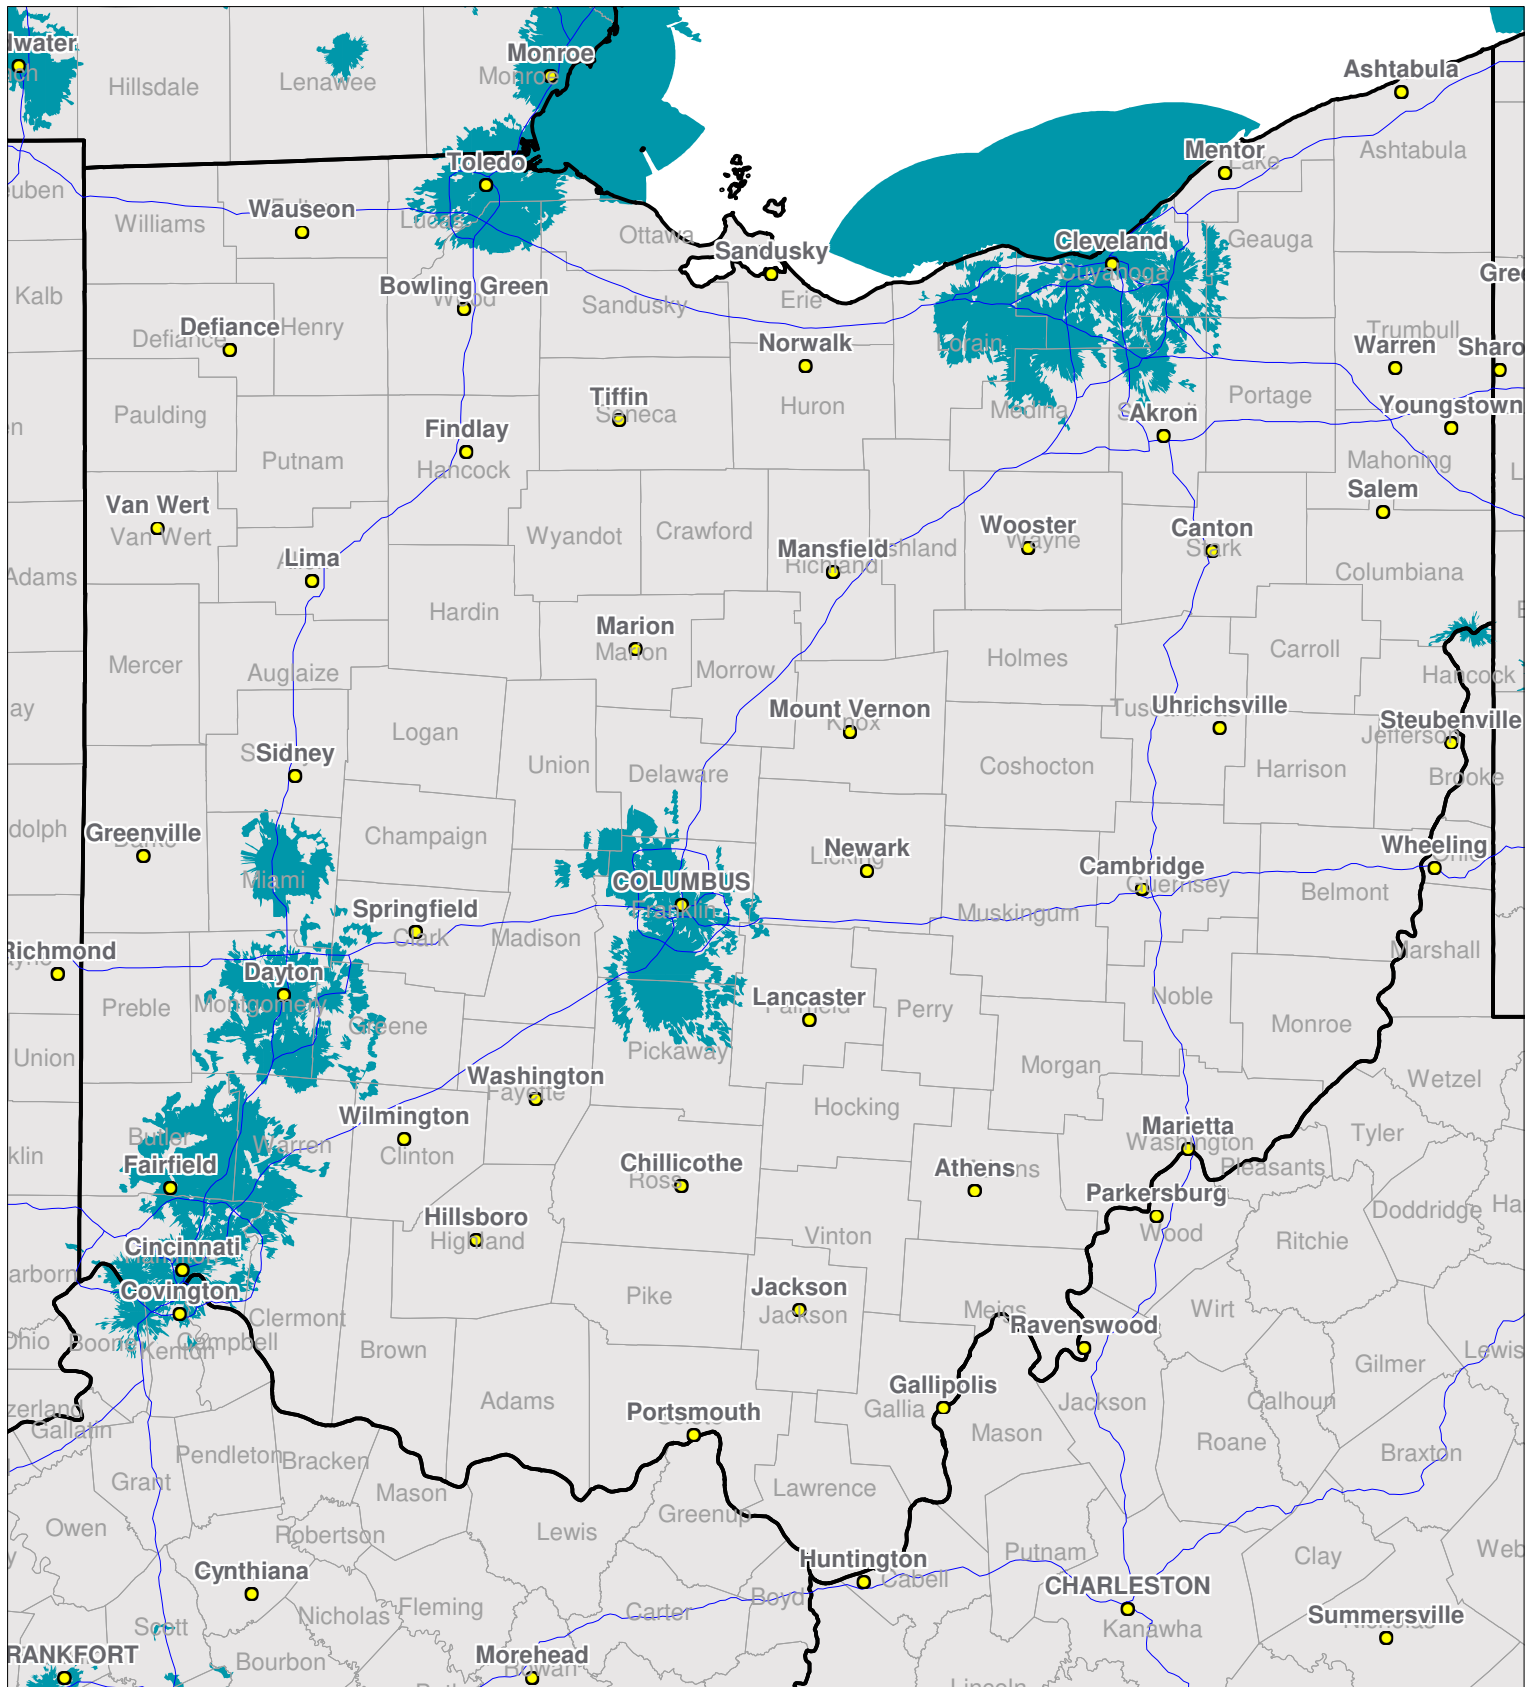

Ohio

Nationwide One-Way Coverage (929.6625 MHz)

Because of the nature of radio transmission, strength of paging signal will vary depending upon your location. Maps may not be to scale.

© Spok