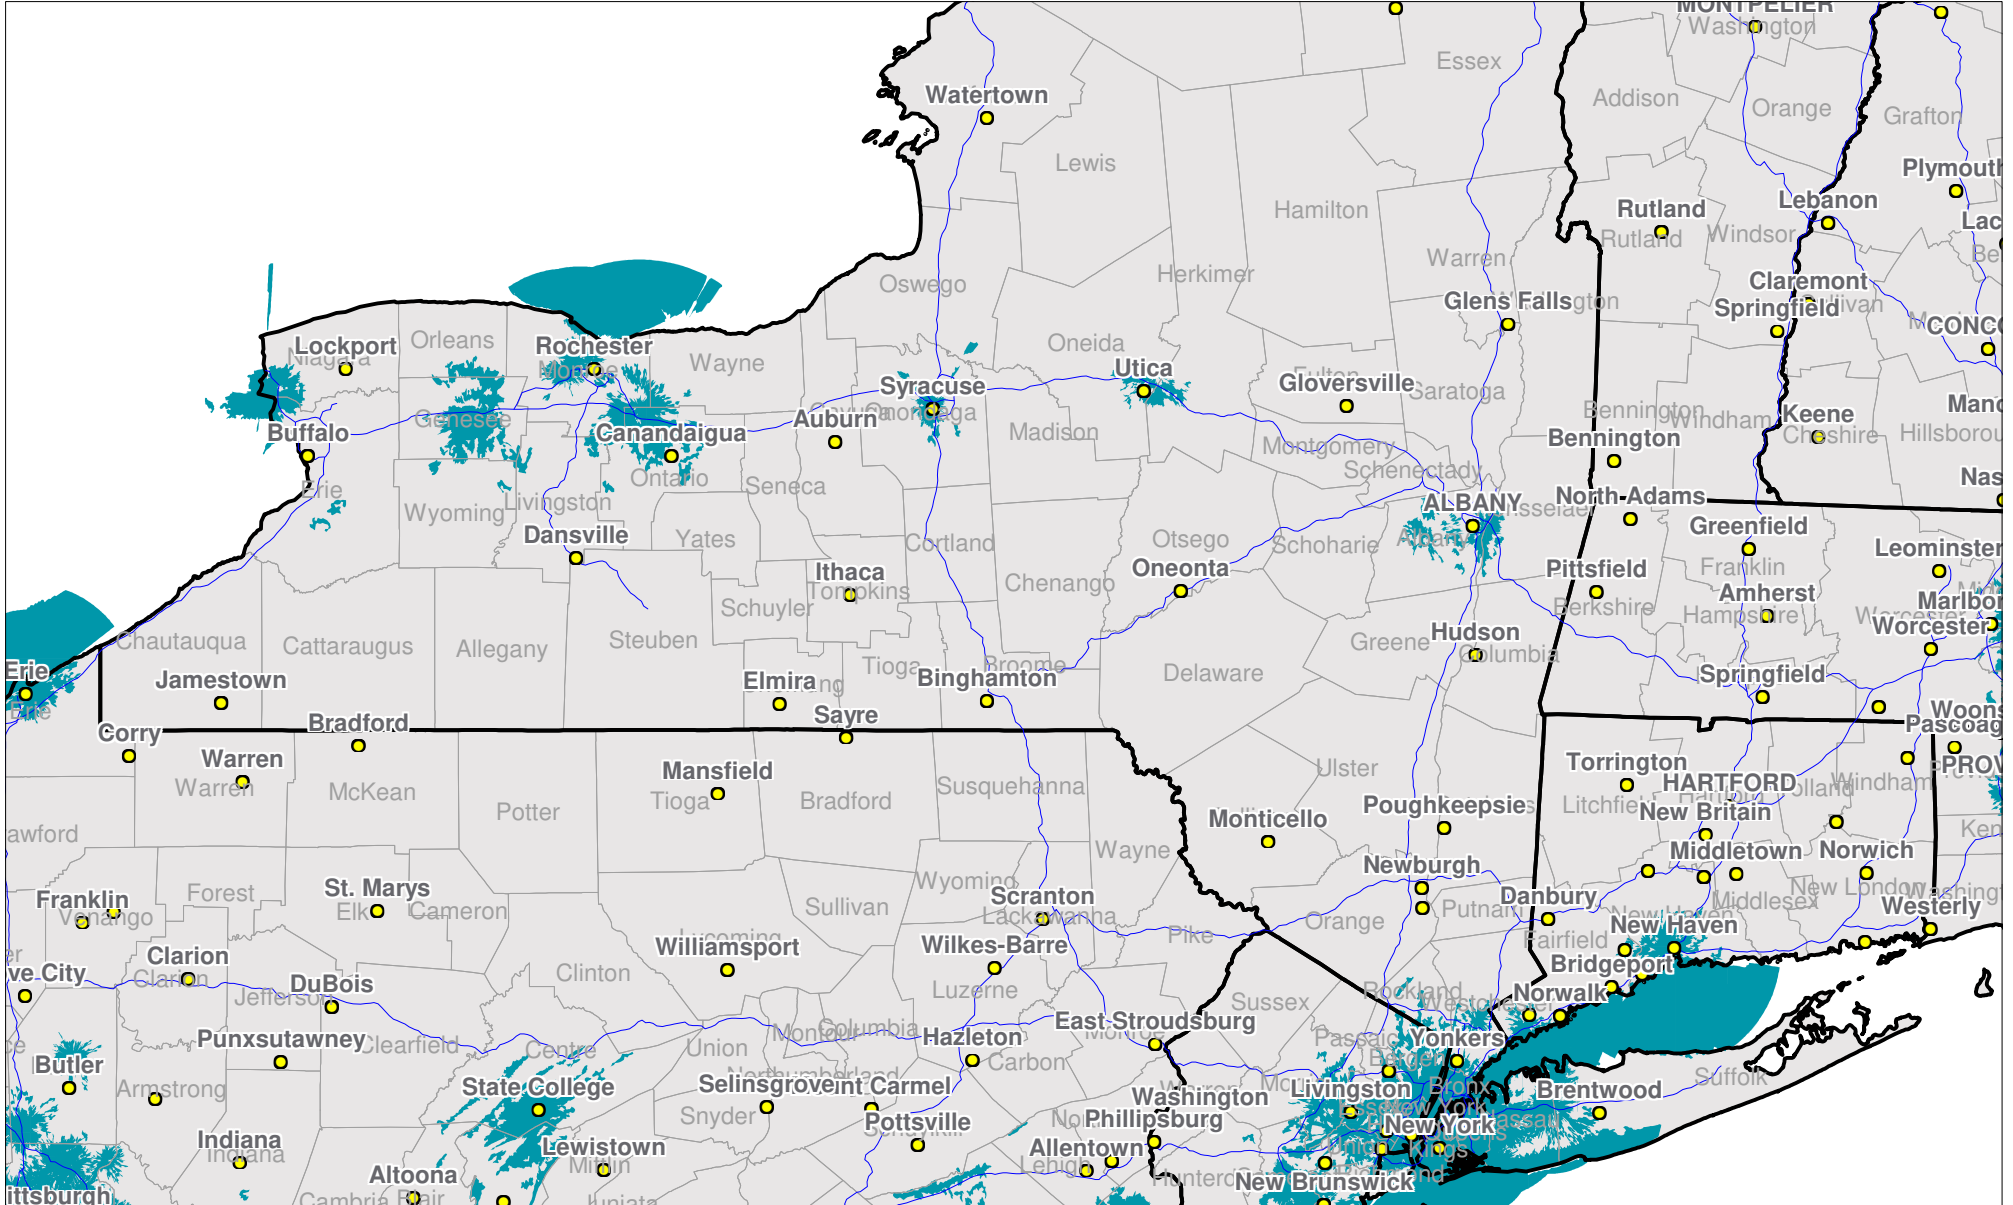

New York

Nationwide One-Way Coverage (929.6625 MHz)

Because of the nature of radio transmission, strength of paging signal will vary depending upon your location. Maps may not be to scale.

© Spok