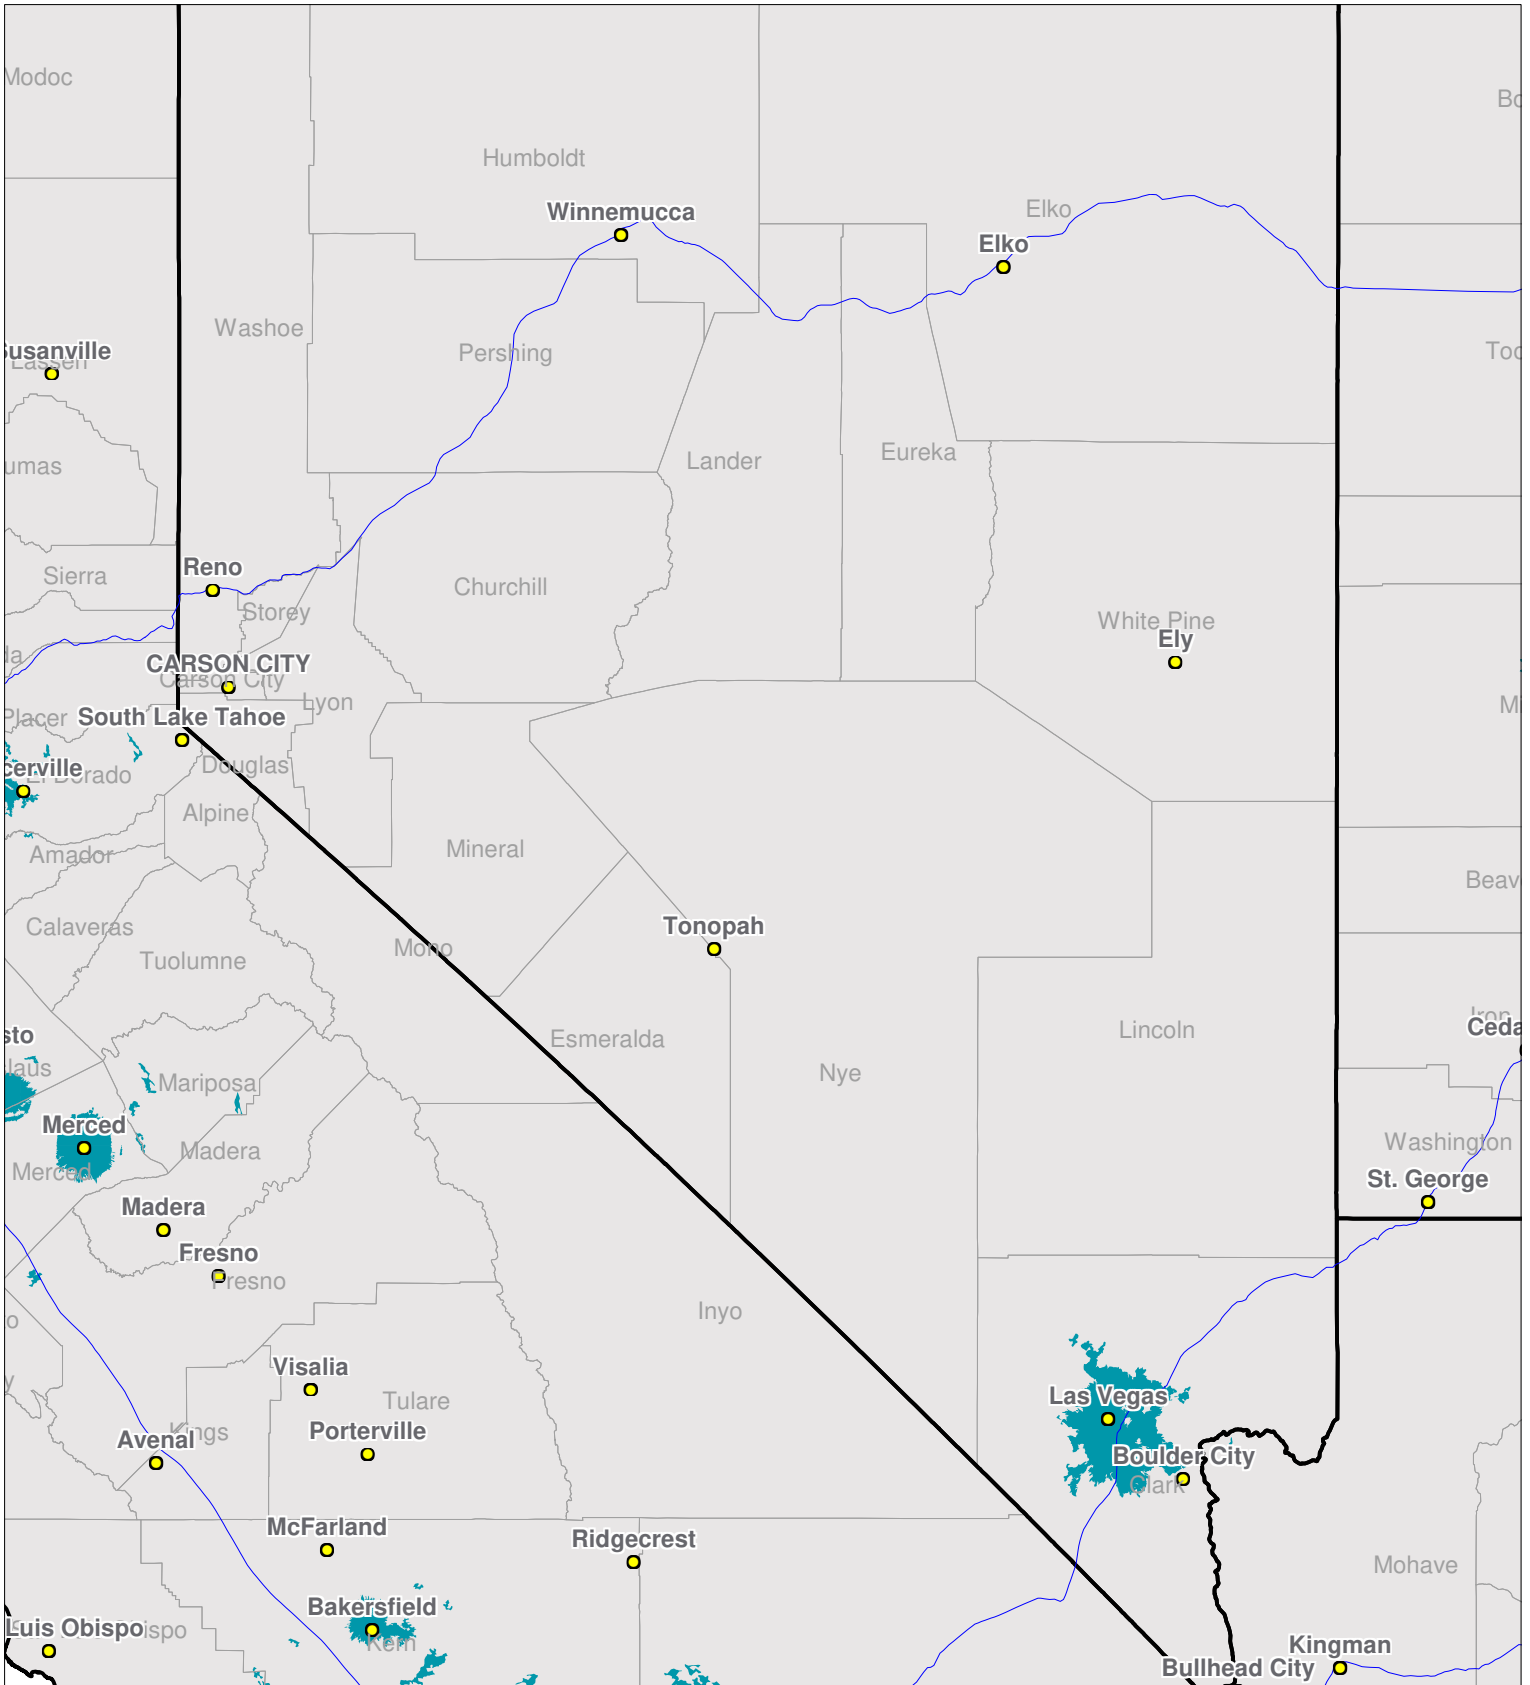

# Nevada

Nationwide One-Way Coverage (929.6625 MHz)

Because of the nature of radio transmission, strength of paging signal will vary depending upon your location. Maps may not be to scale.

© Spok