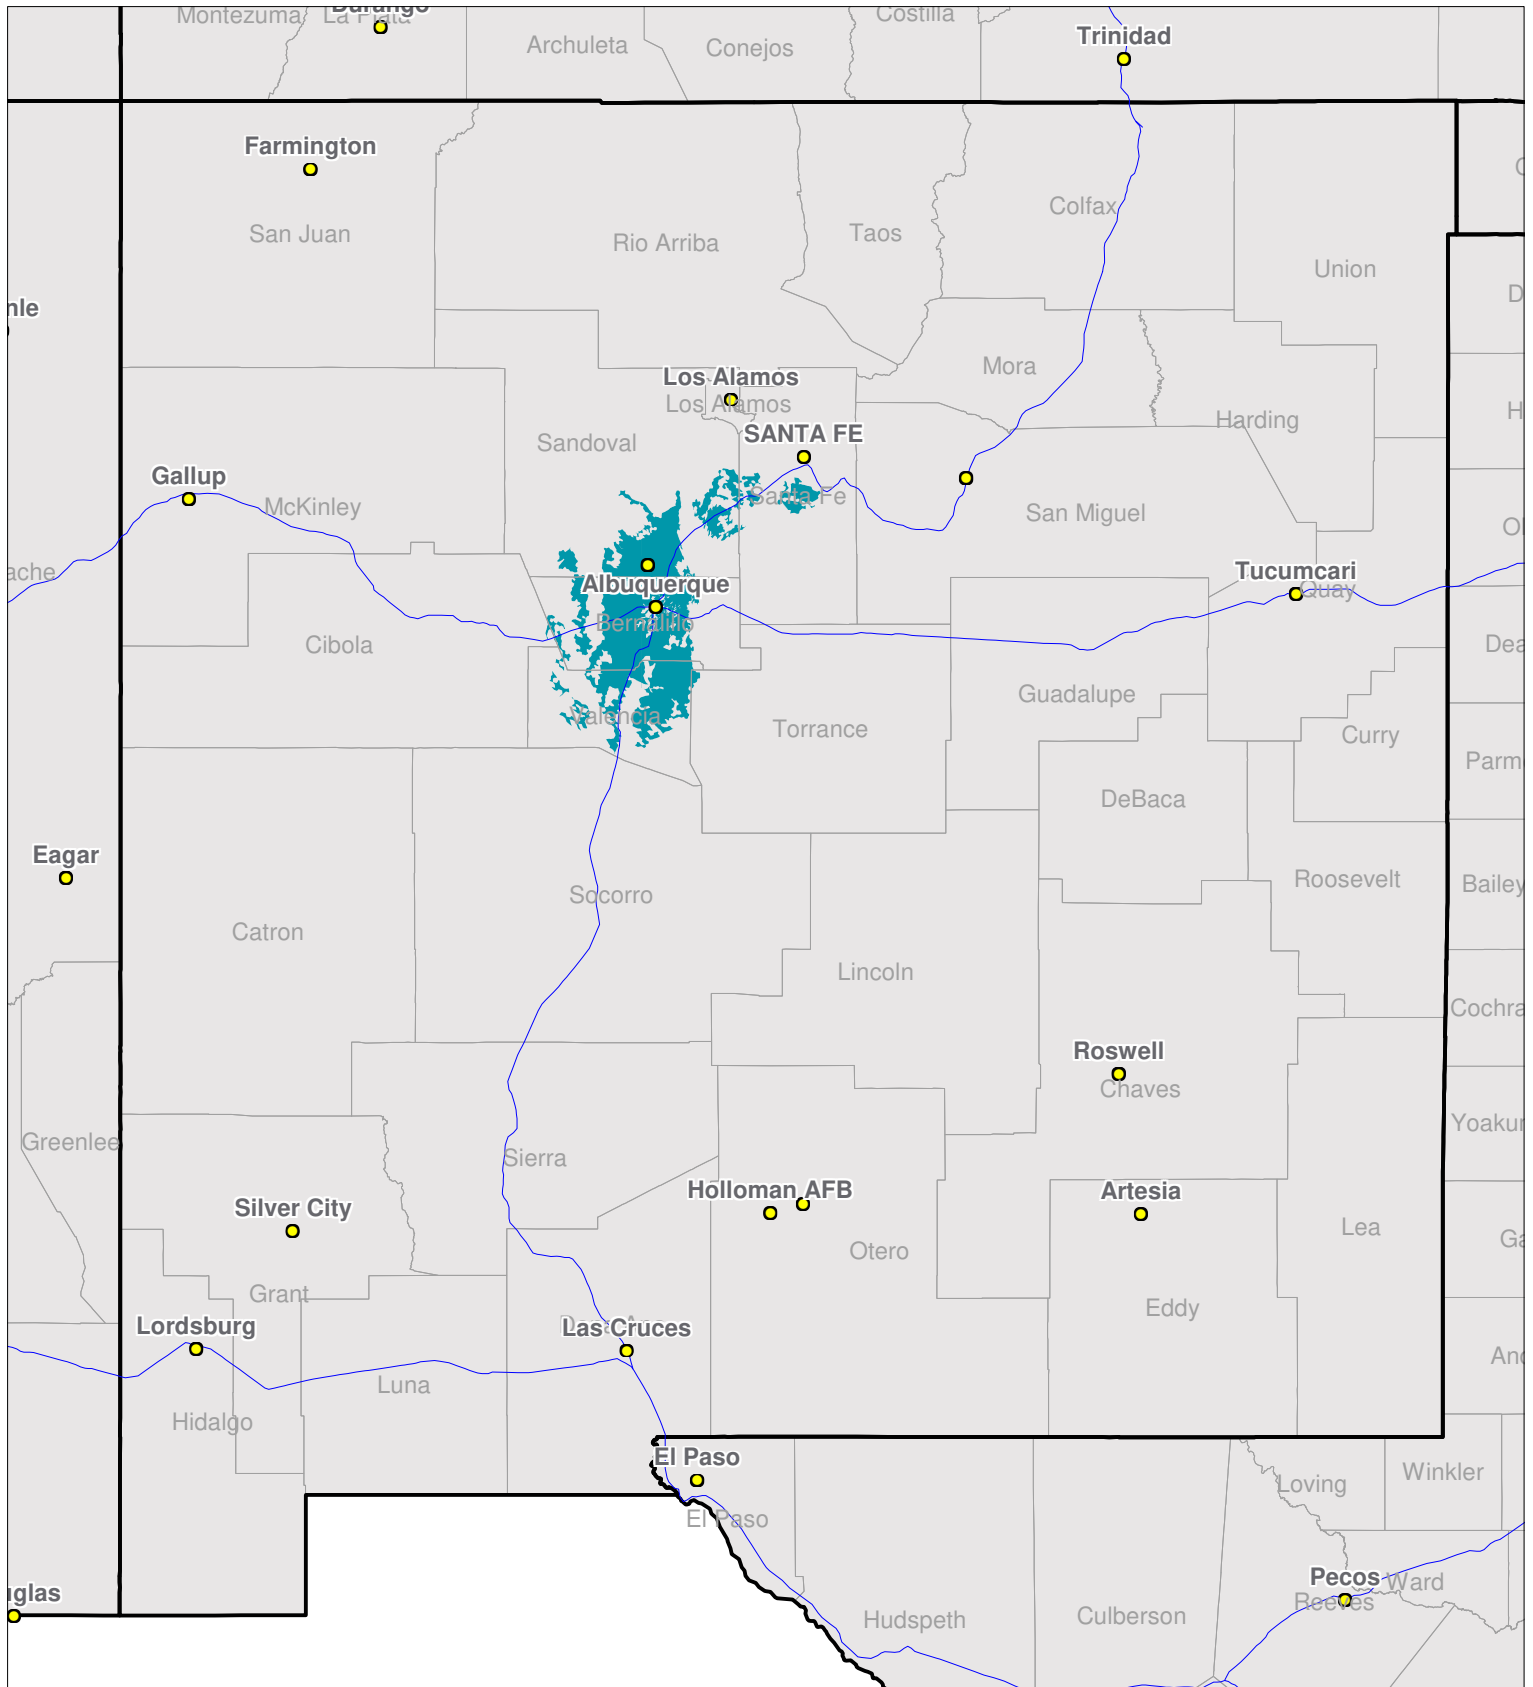

New Mexico

Nationwide One-Way Coverage (929.6625 MHz)

Because of the nature of radio transmission, strength of paging signal will vary depending upon your location. Maps may not be to scale.

© Spok