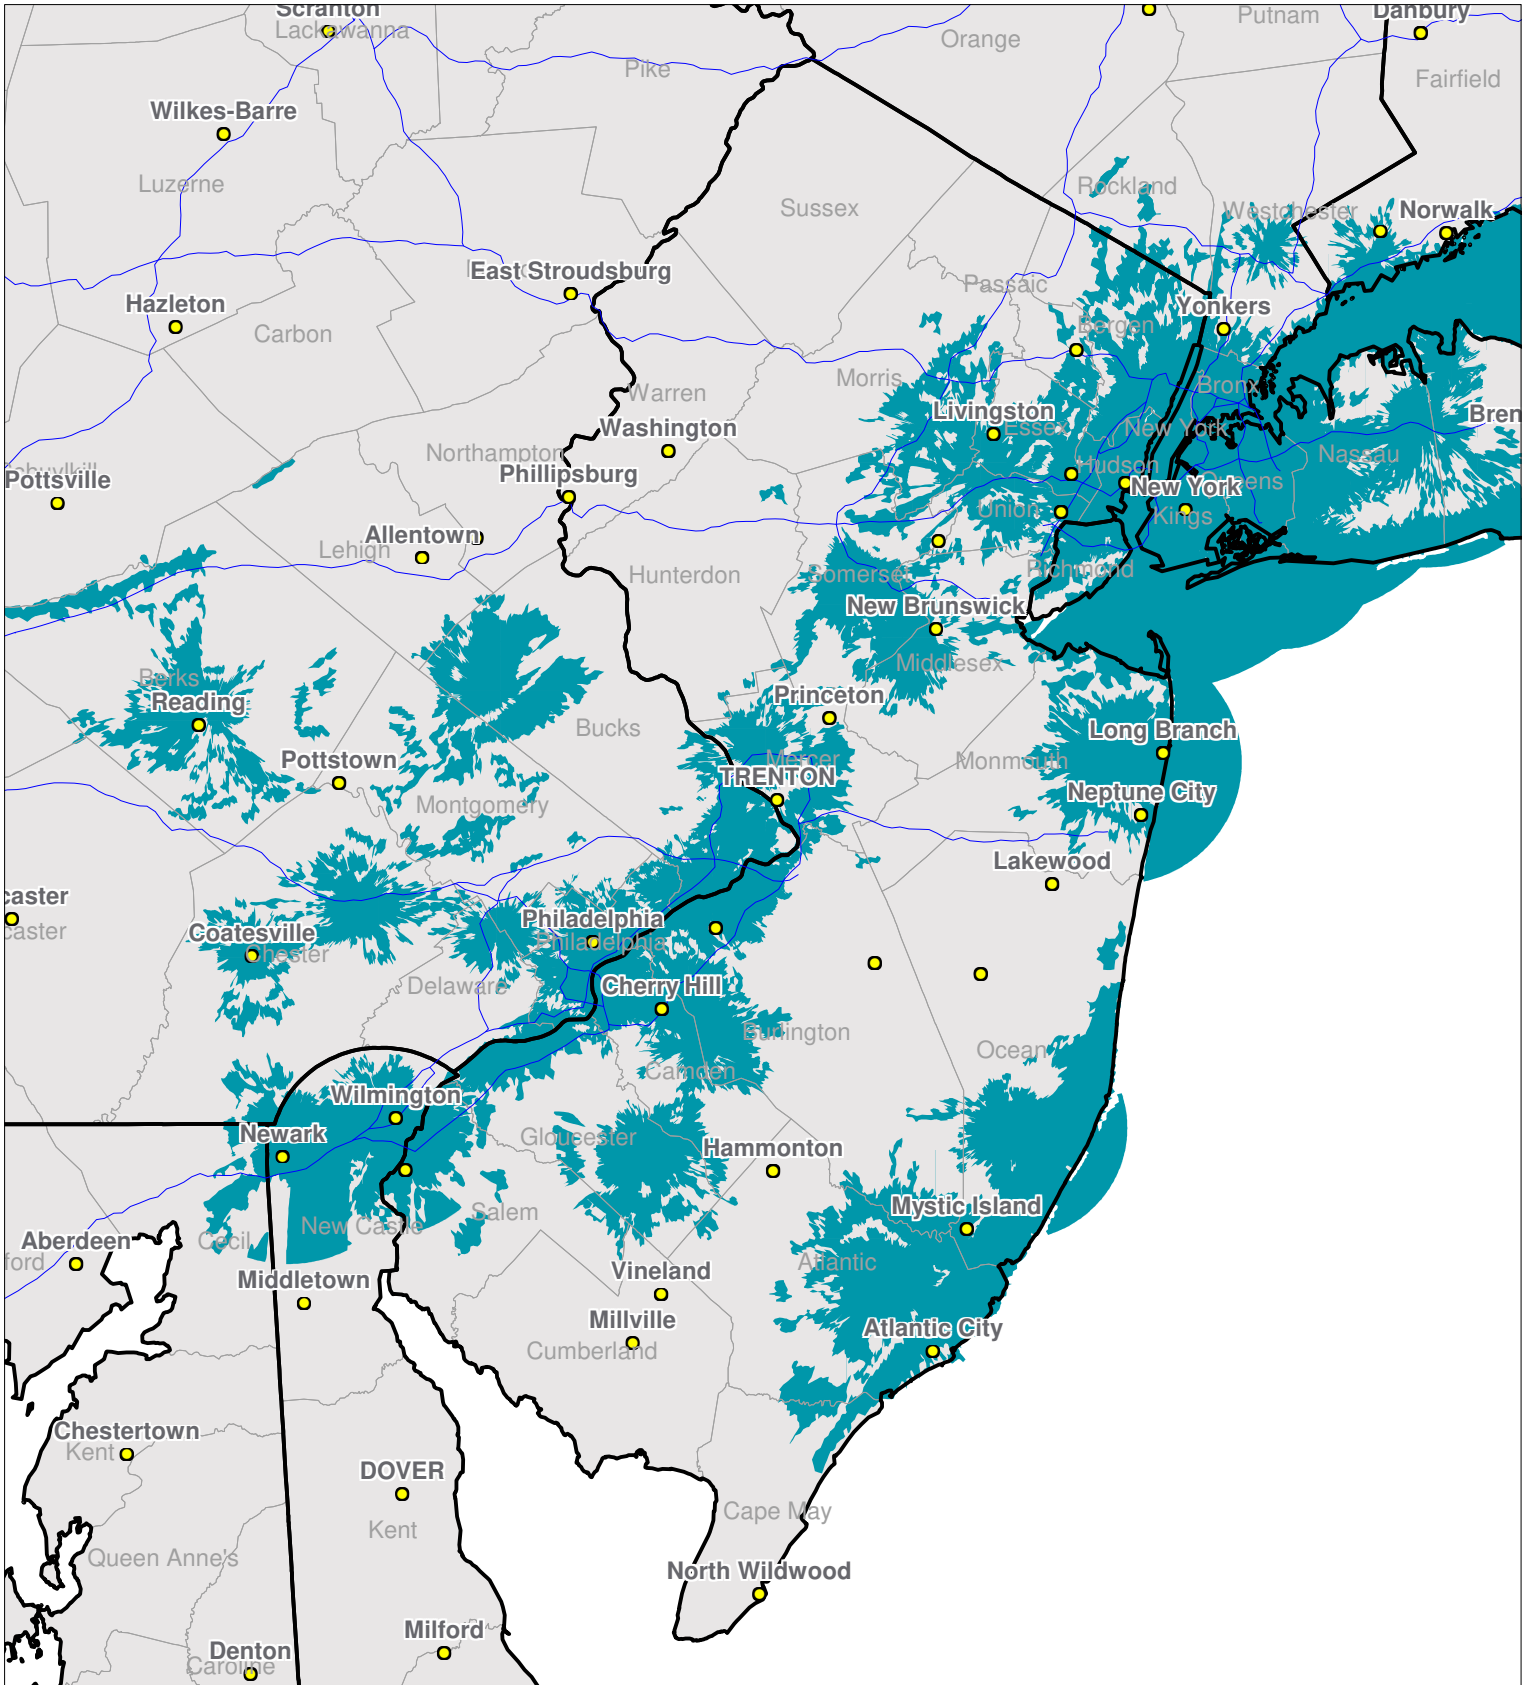

New Jersey

Nationwide One-Way Coverage (929.6625 MHz)

Because of the nature of radio transmission, strength of paging signal will vary depending upon your location. Maps may not be to scale.

© Spok