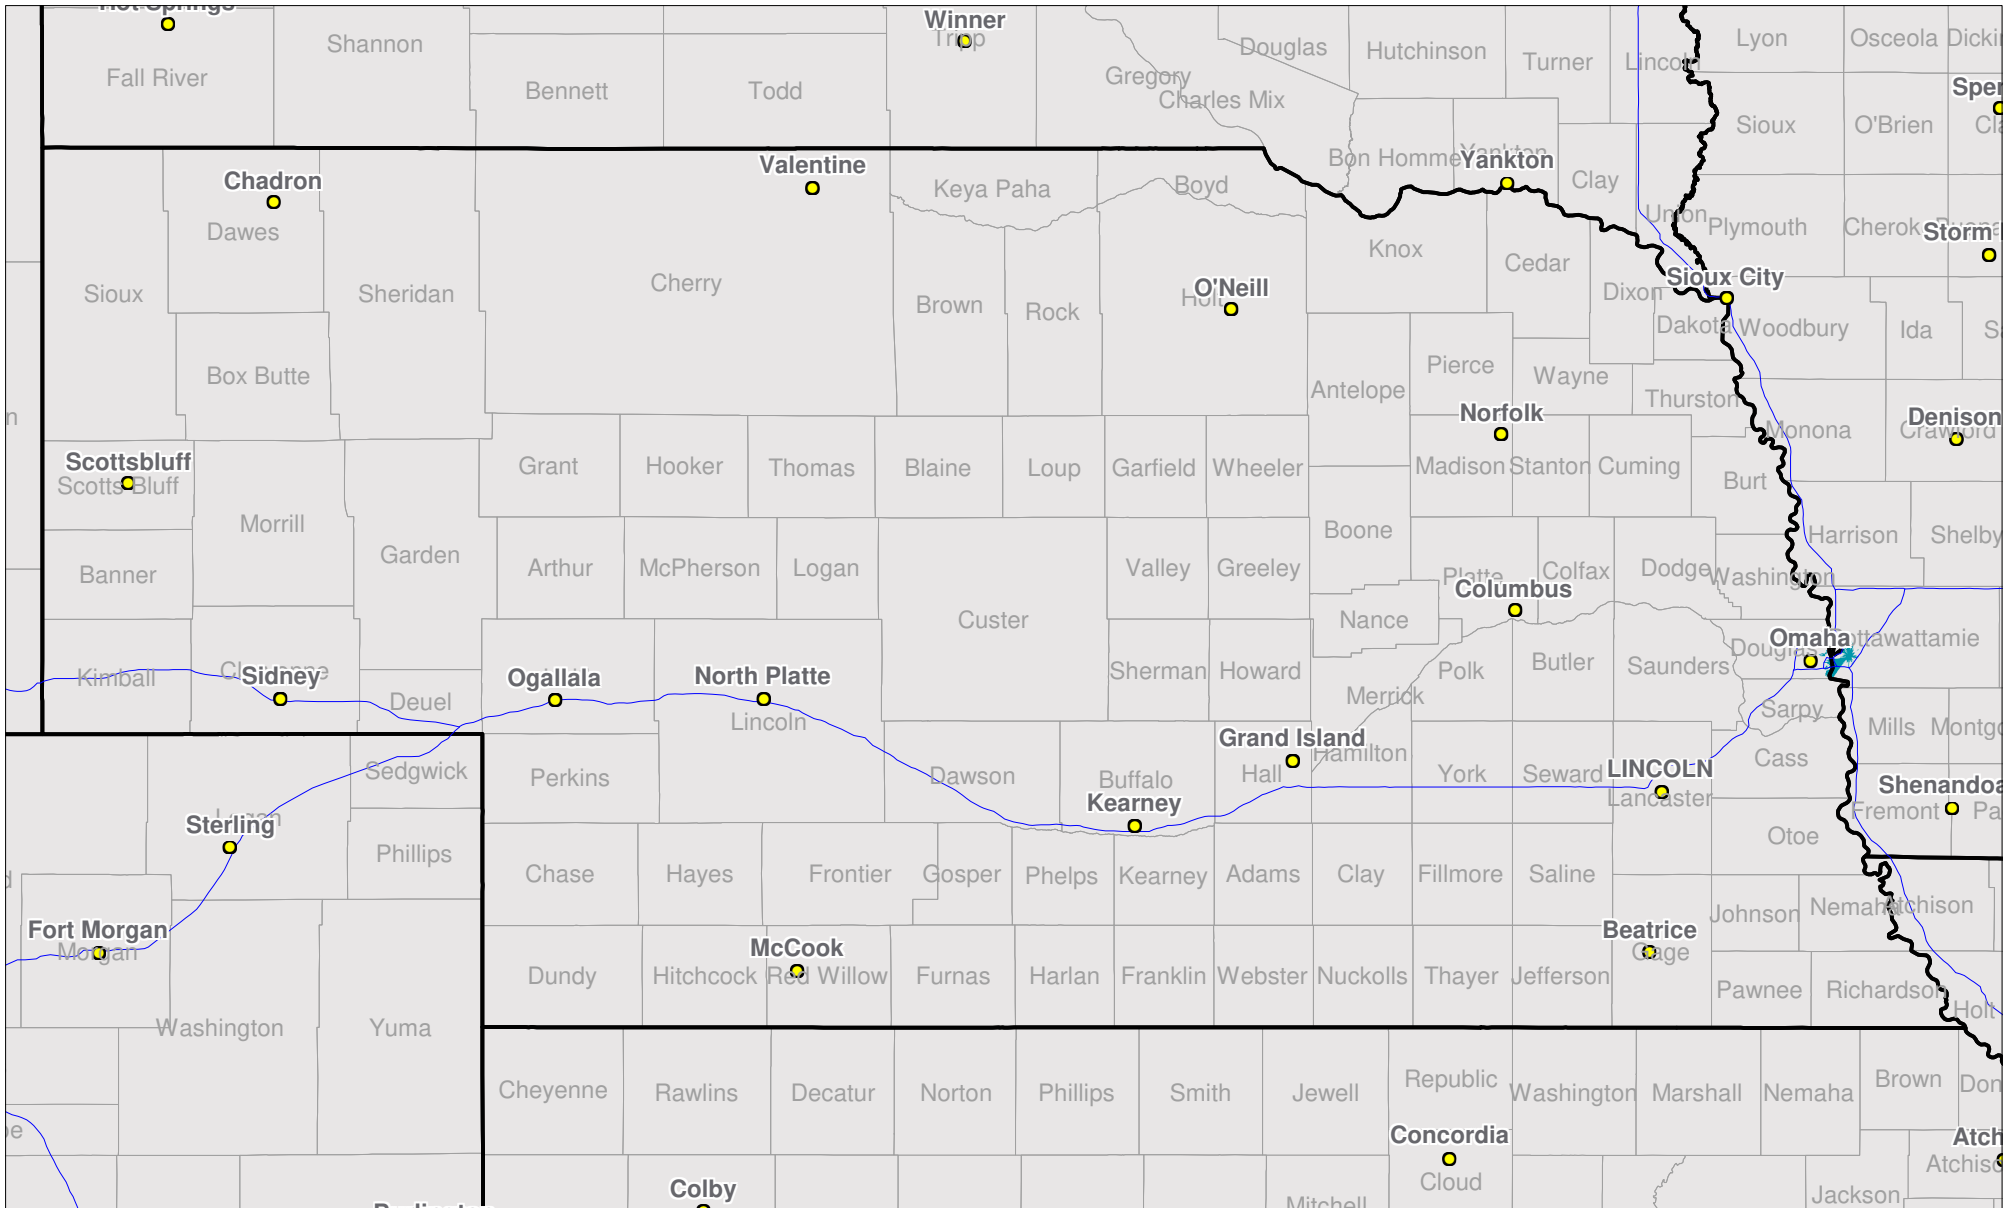

Nebraska

Nationwide One-Way Coverage (929.6625 MHz)

Because of the nature of radio transmission, strength of paging signal will vary depending upon your location. Maps may not be to scale.

© Spok