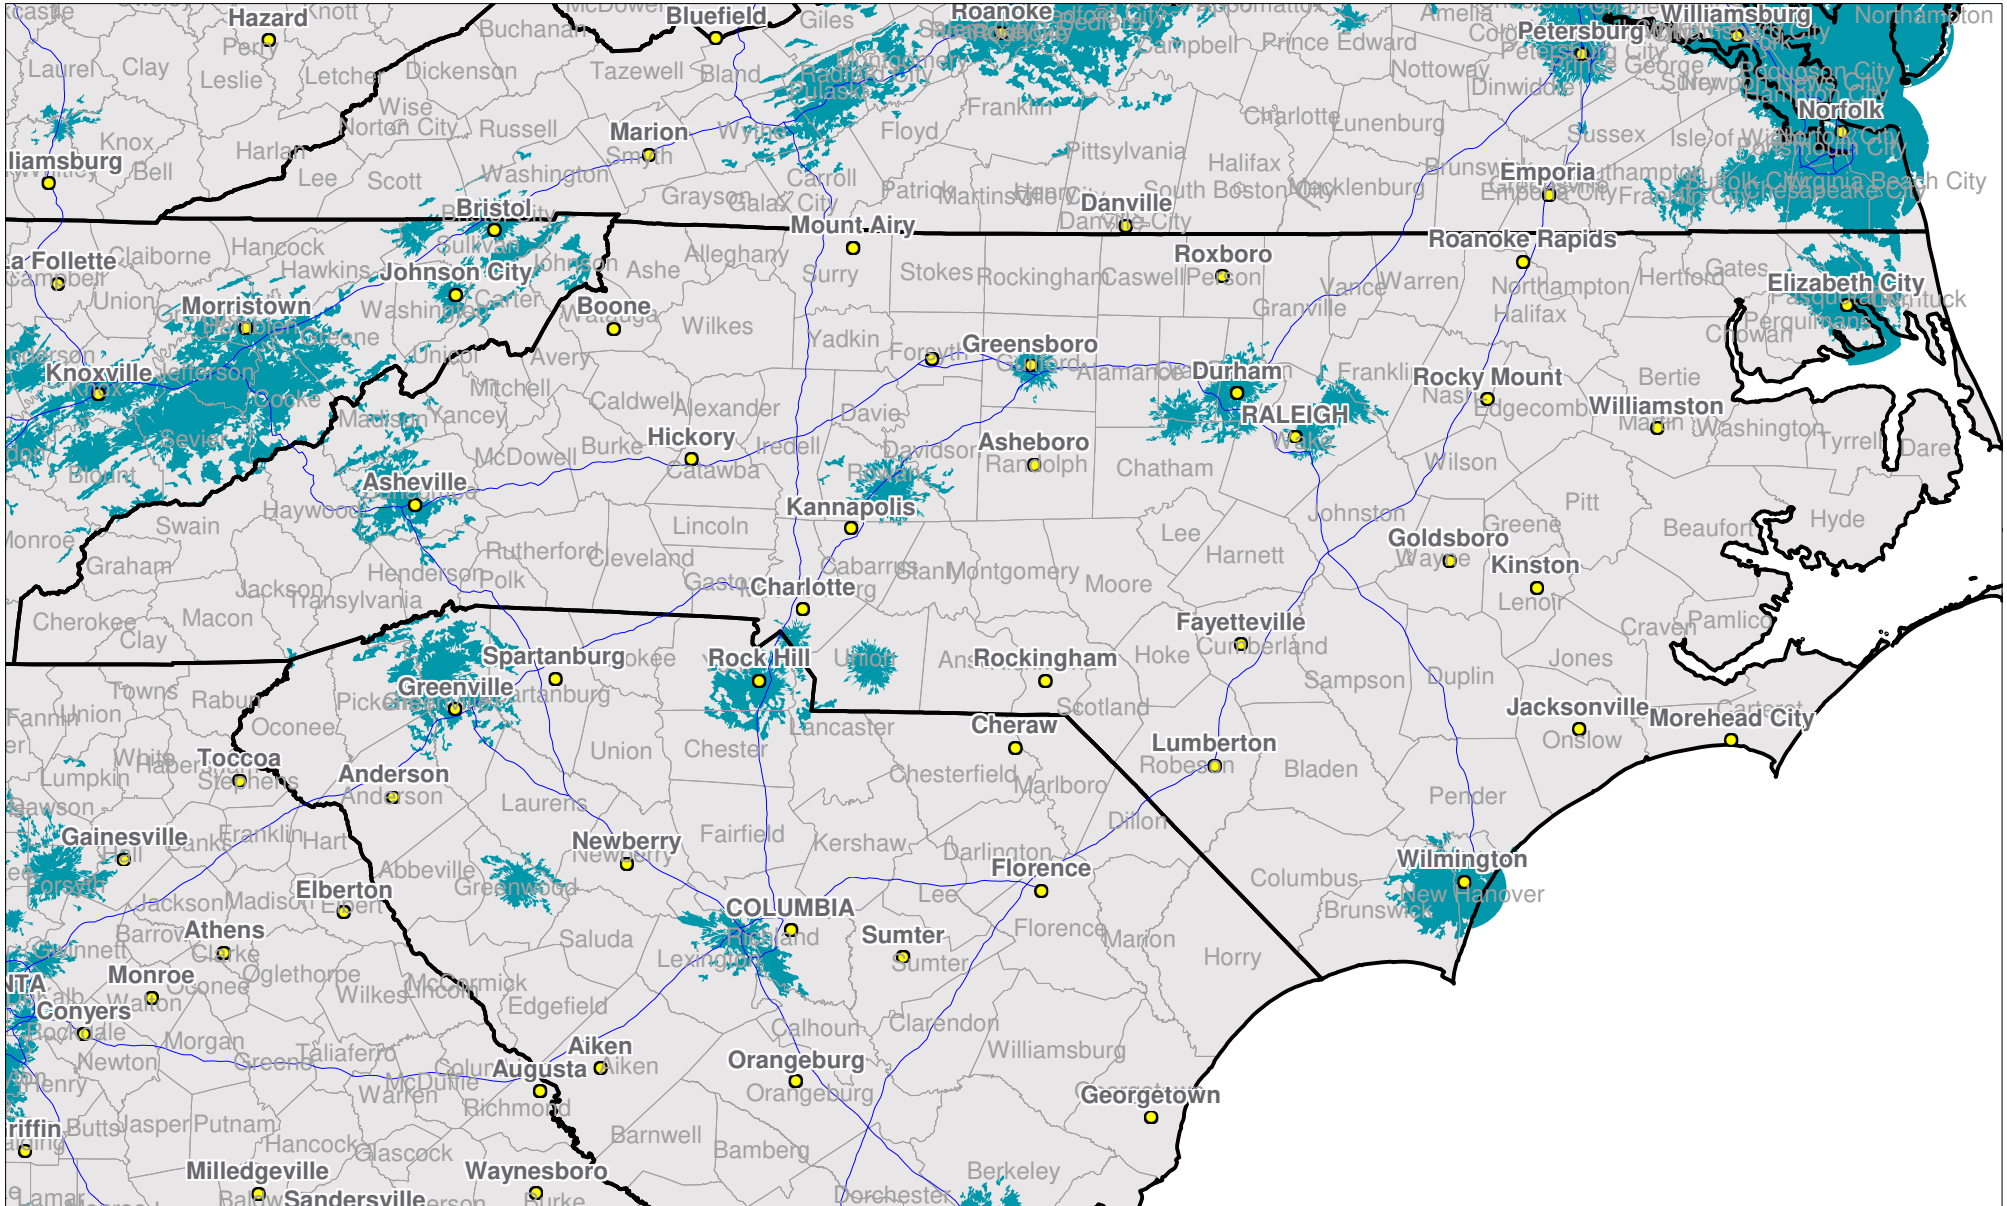

# North Carolina

Nationwide One-Way Coverage (929.6625 MHz)

Because of the nature of radio transmission, strength of paging signal will vary depending upon your location. Maps may not be to scale.