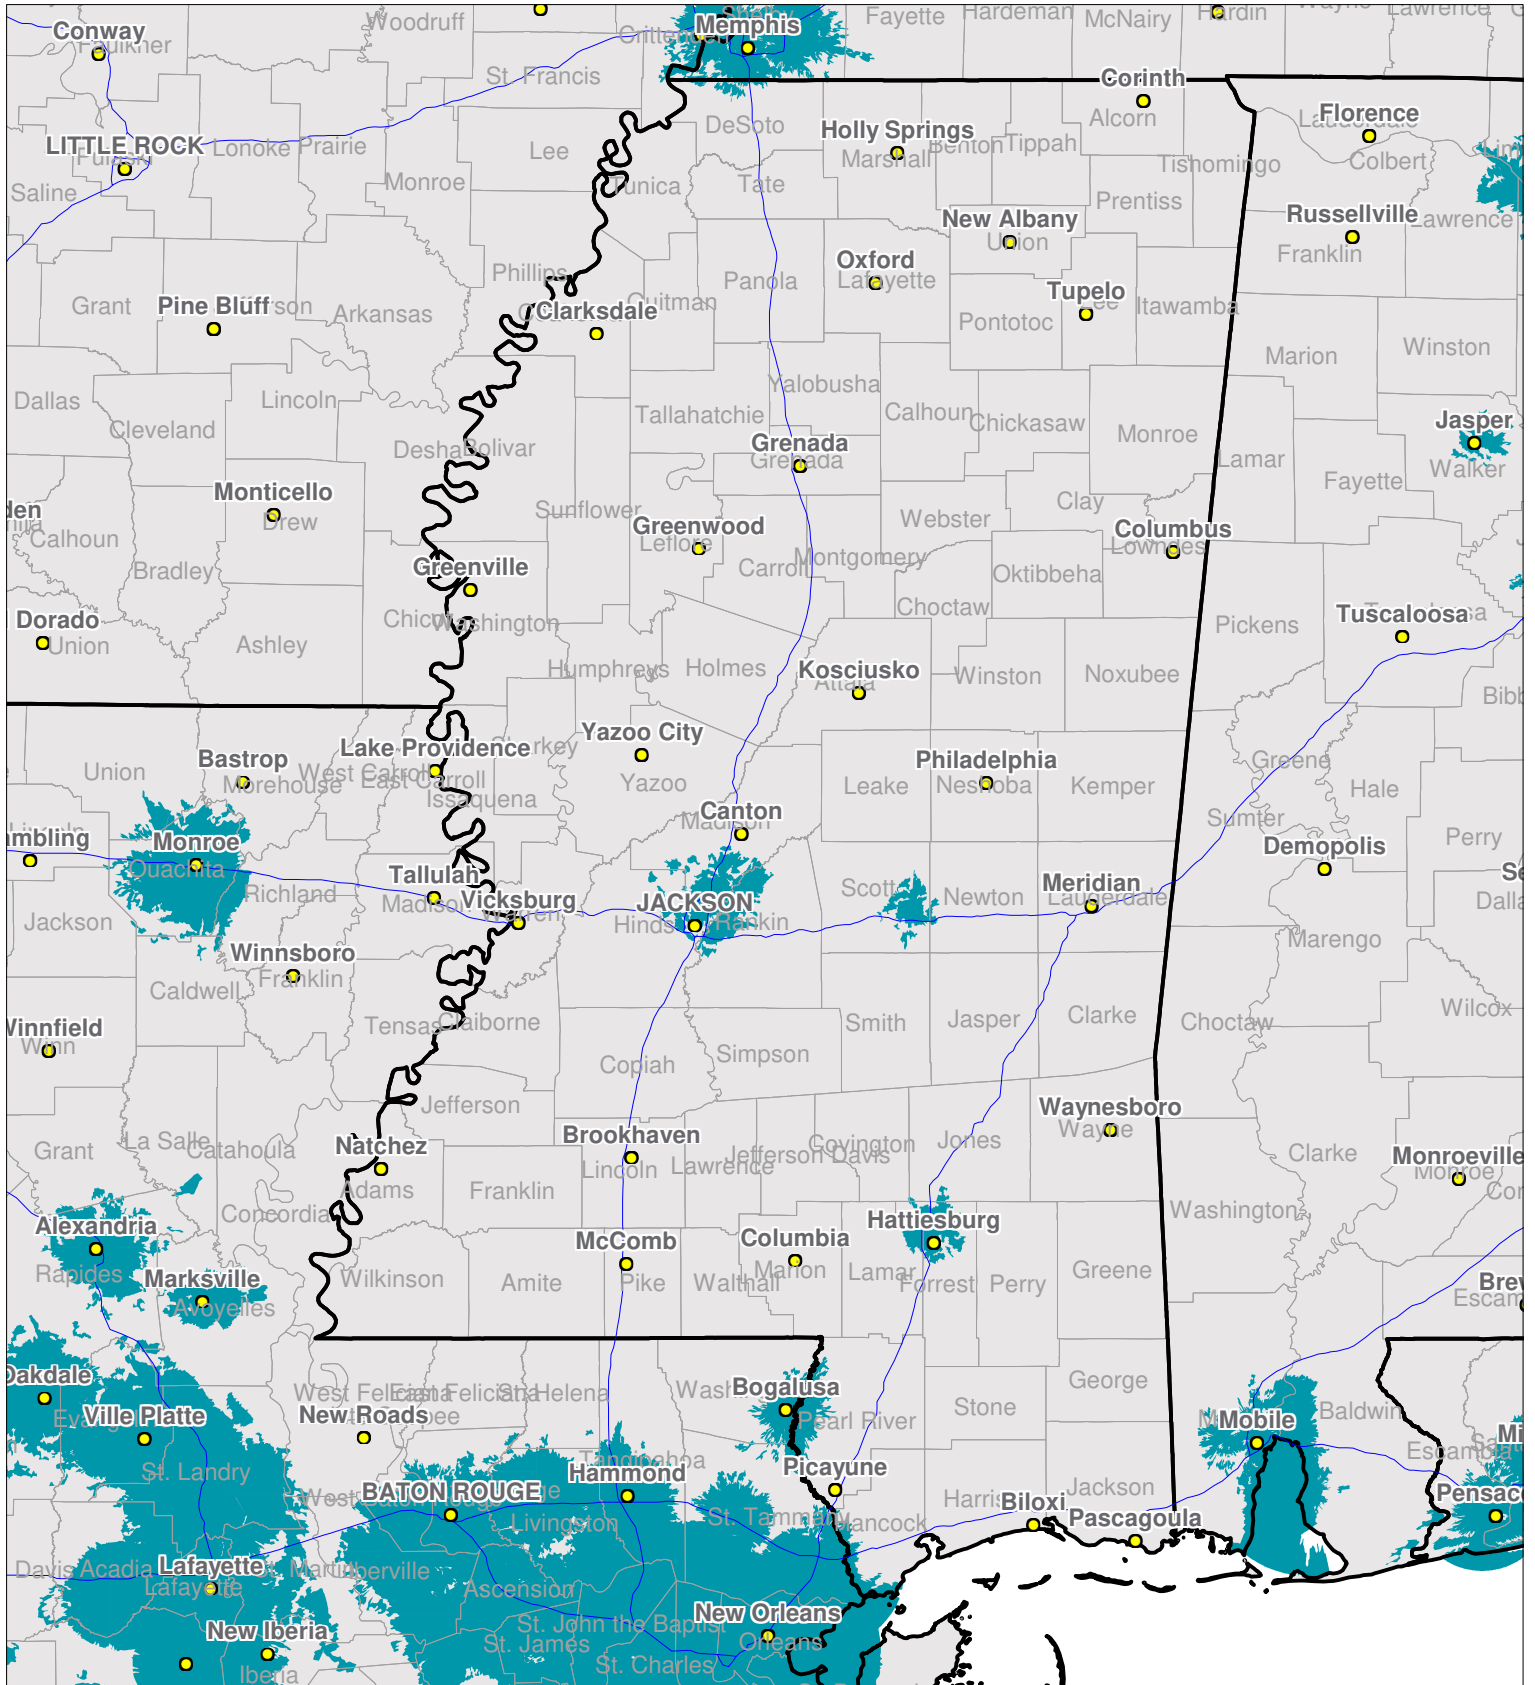

Mississippi

Nationwide One-Way Coverage (929.6625 MHz)

Because of the nature of radio transmission, strength of paging signal will vary depending upon your location. Maps may not be to scale.