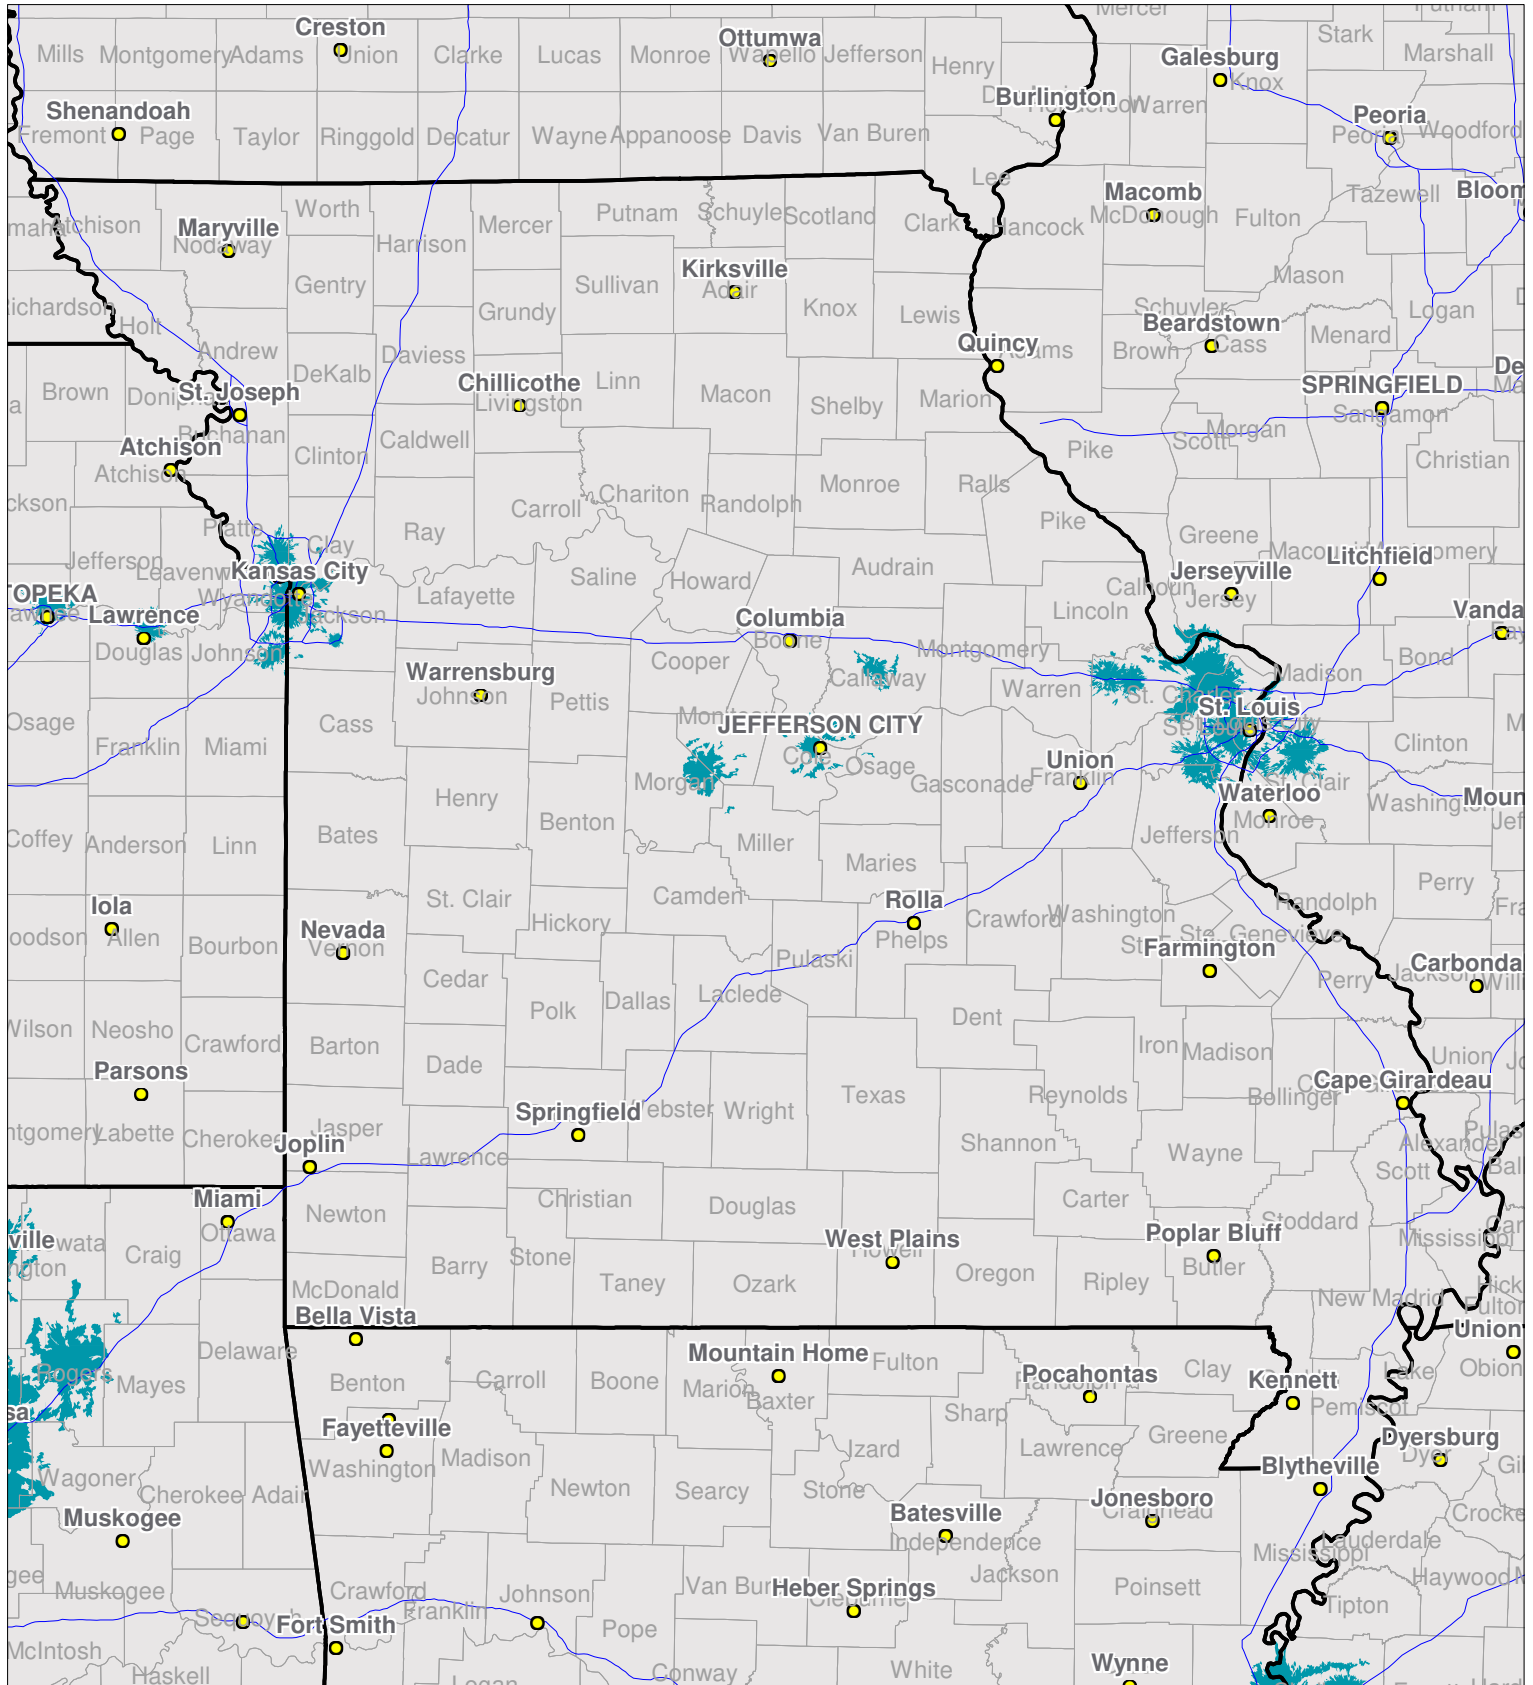

Missouri

Nationwide One-Way Coverage (929.6625 MHz)

Because of the nature of radio transmission, strength of paging signal will vary depending upon your location. Maps may not be to scale.