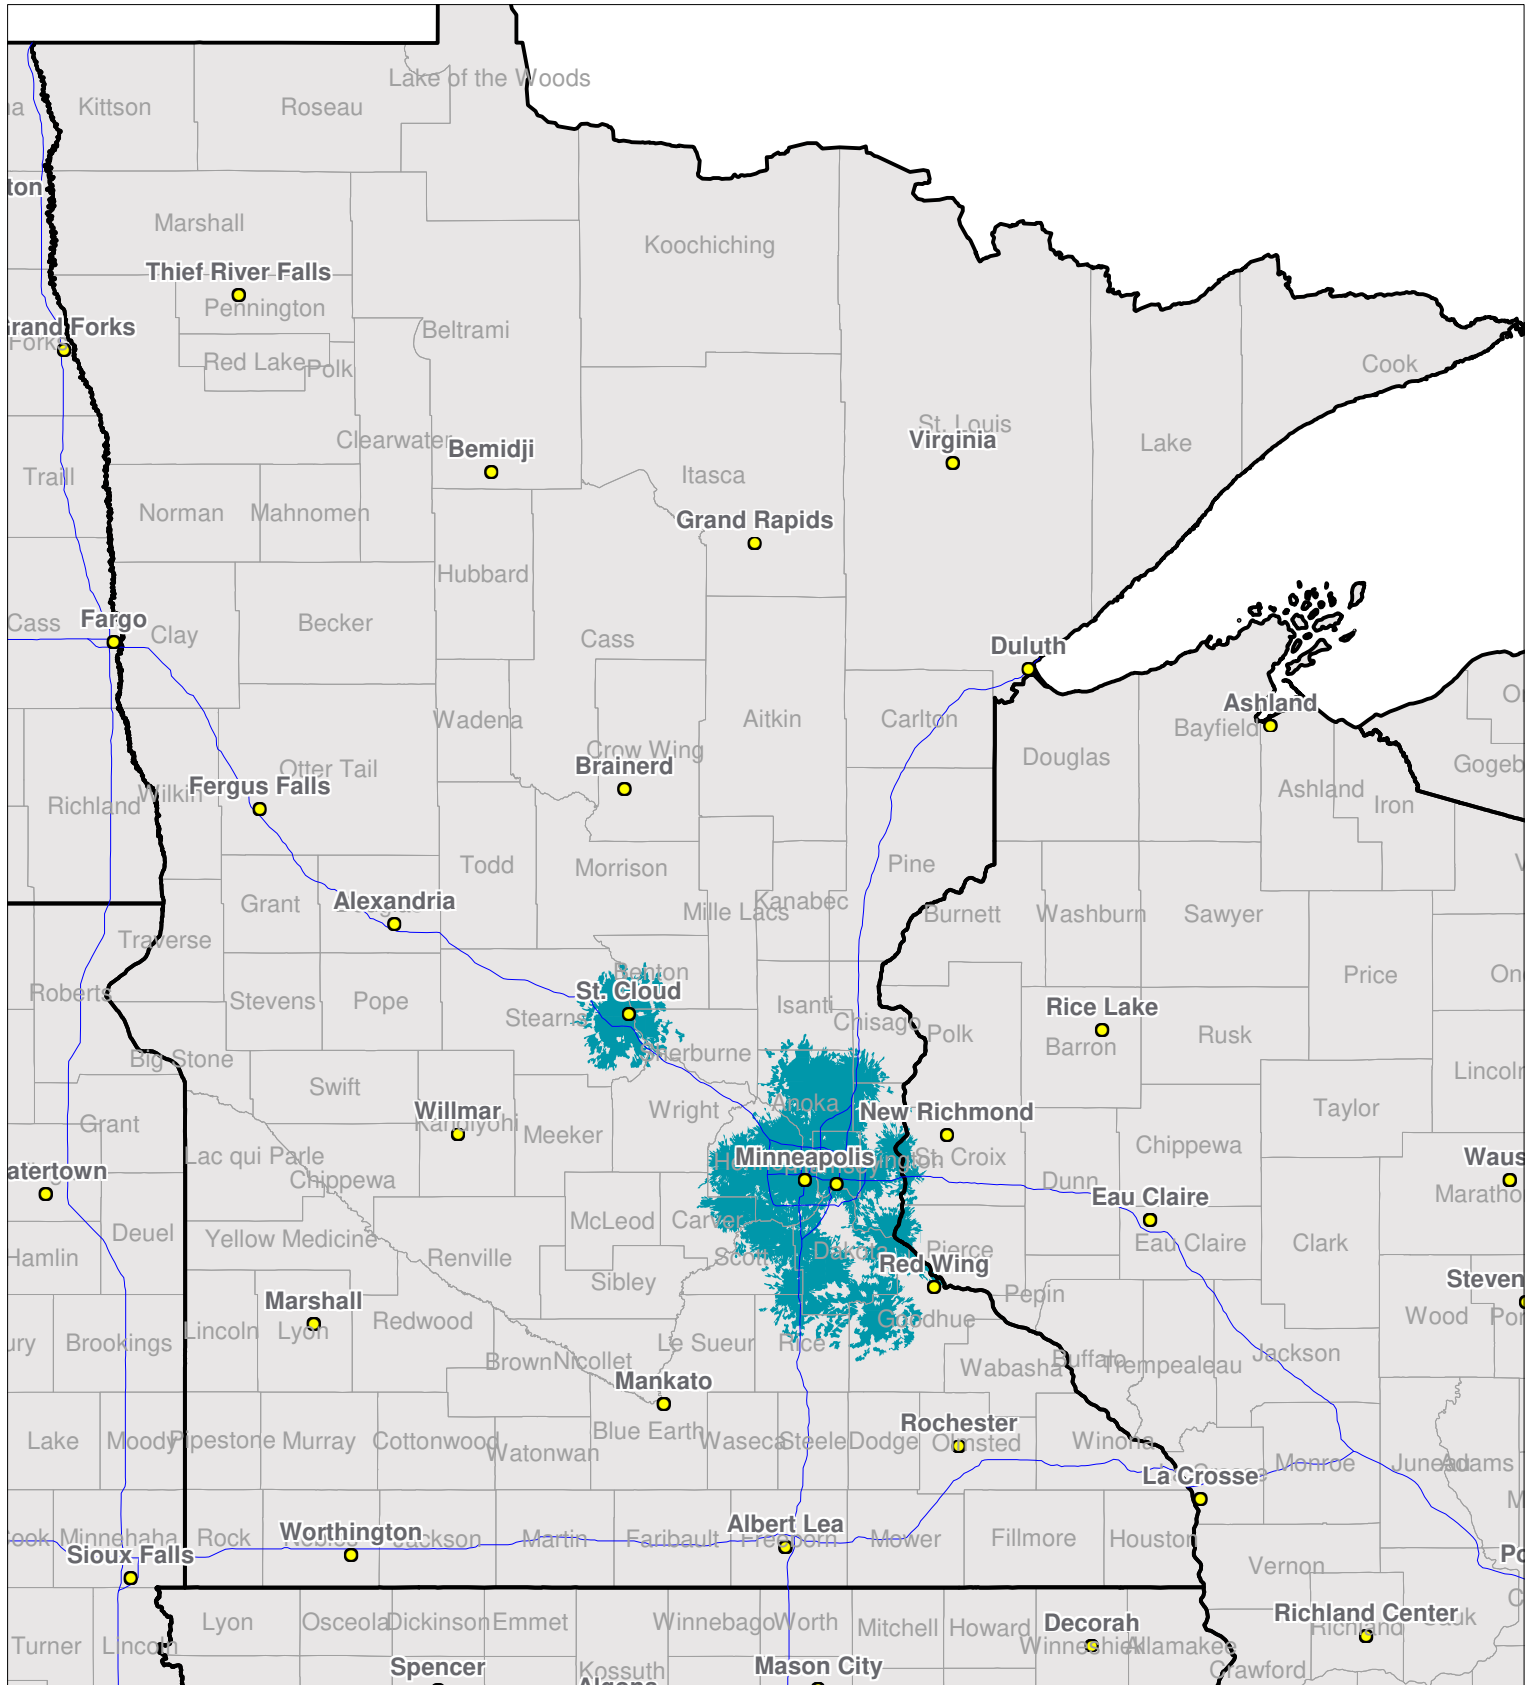

Minnesota

Nationwide One-Way Coverage (929.6625 MHz)

Because of the nature of radio transmission, strength of paging signal will vary depending upon your location. Maps may not be to scale.

© Spok