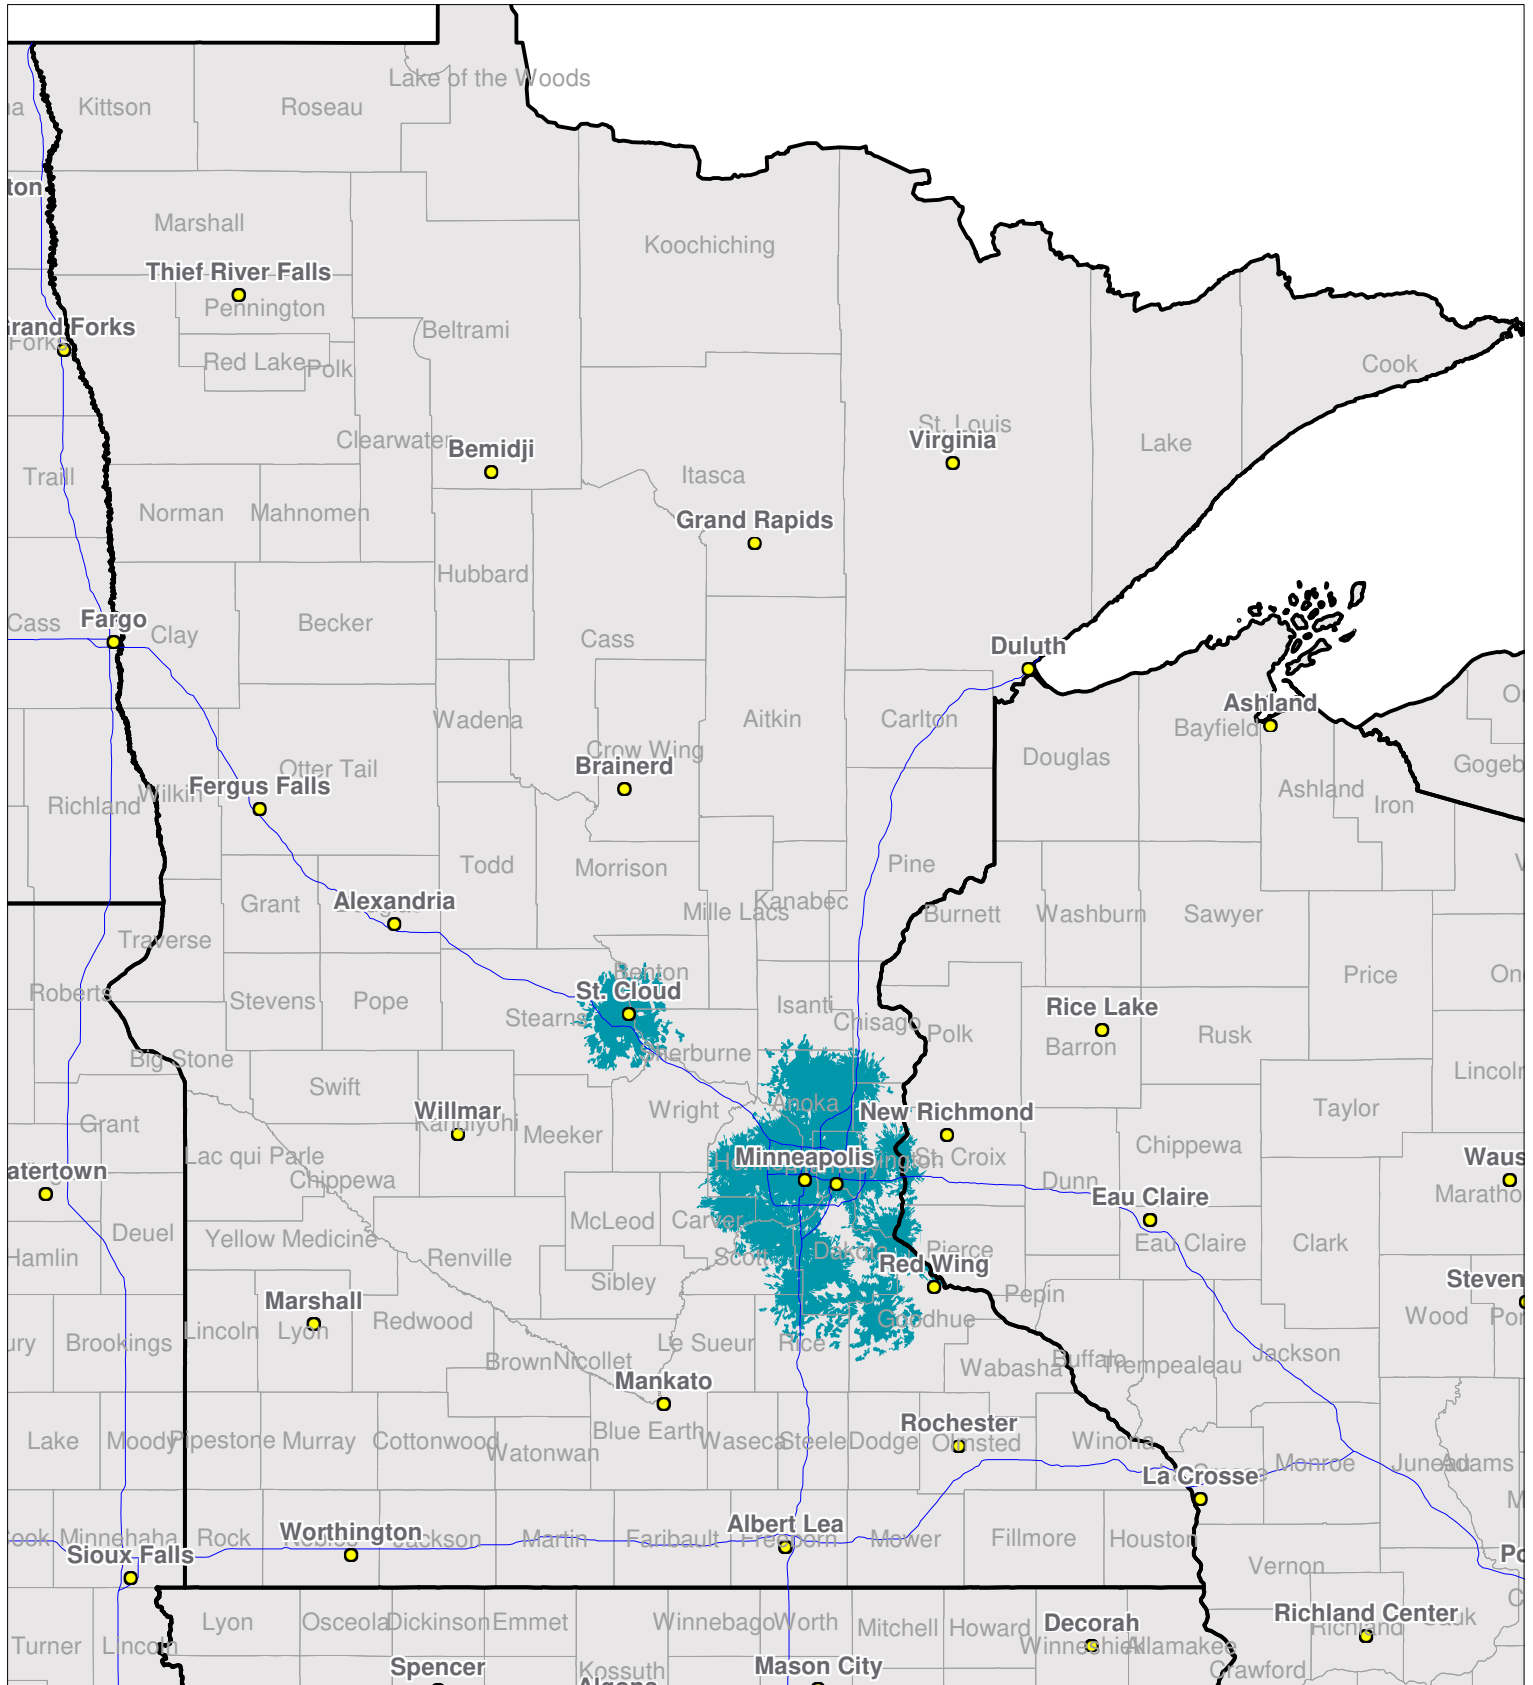

Minnesota

Nationwide One-Way Coverage (929.6625 MHz)

Because of the nature of radio transmission, strength of paging signal will vary depending upon your location. Maps may not be to scale.

© Spok