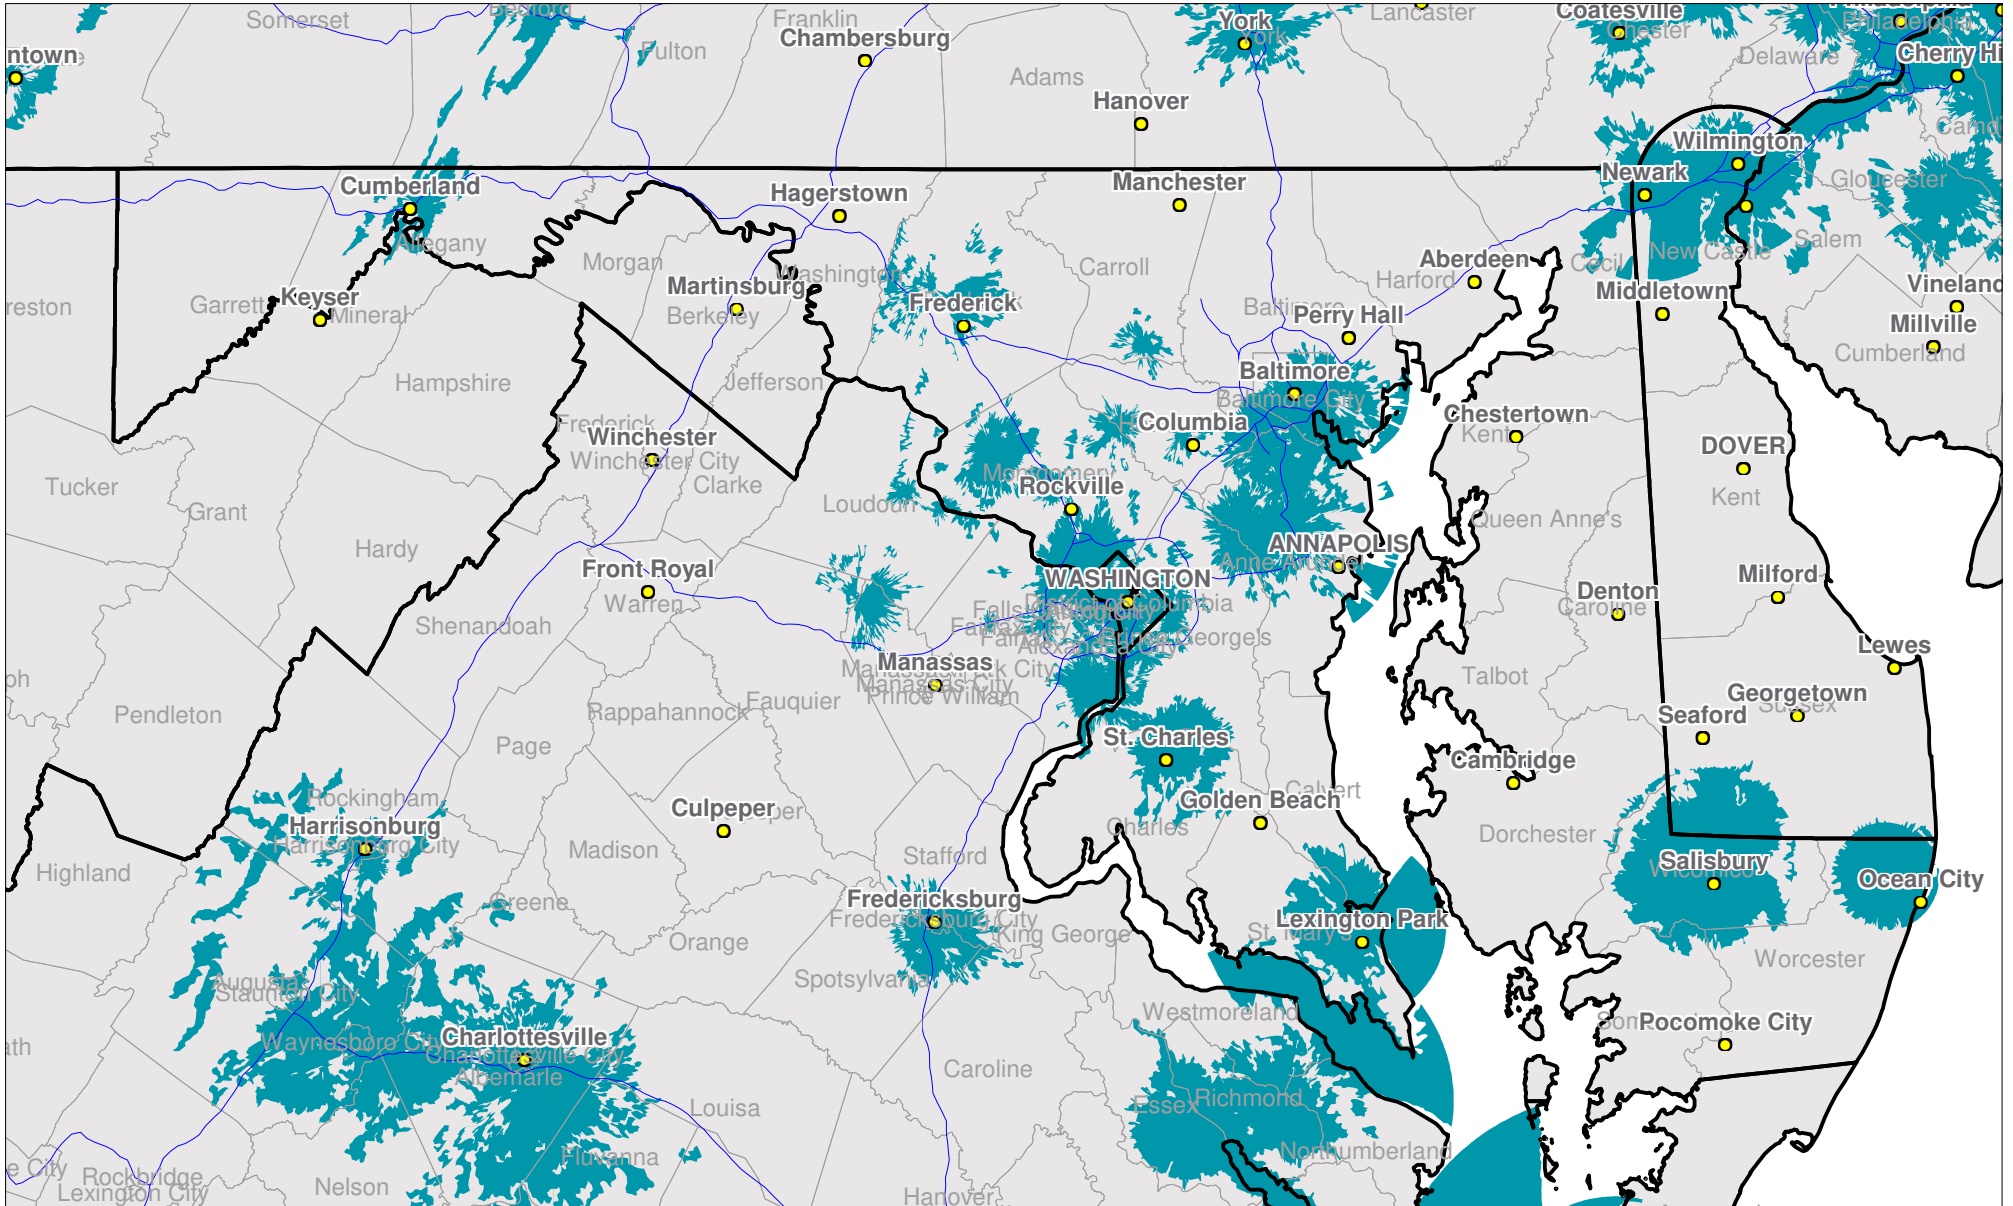

Maryland

Nationwide One-Way Coverage (929.6625 MHz)

Because of the nature of radio transmission, strength of paging signal will vary depending upon your location. Maps may not be to scale.

© Spok