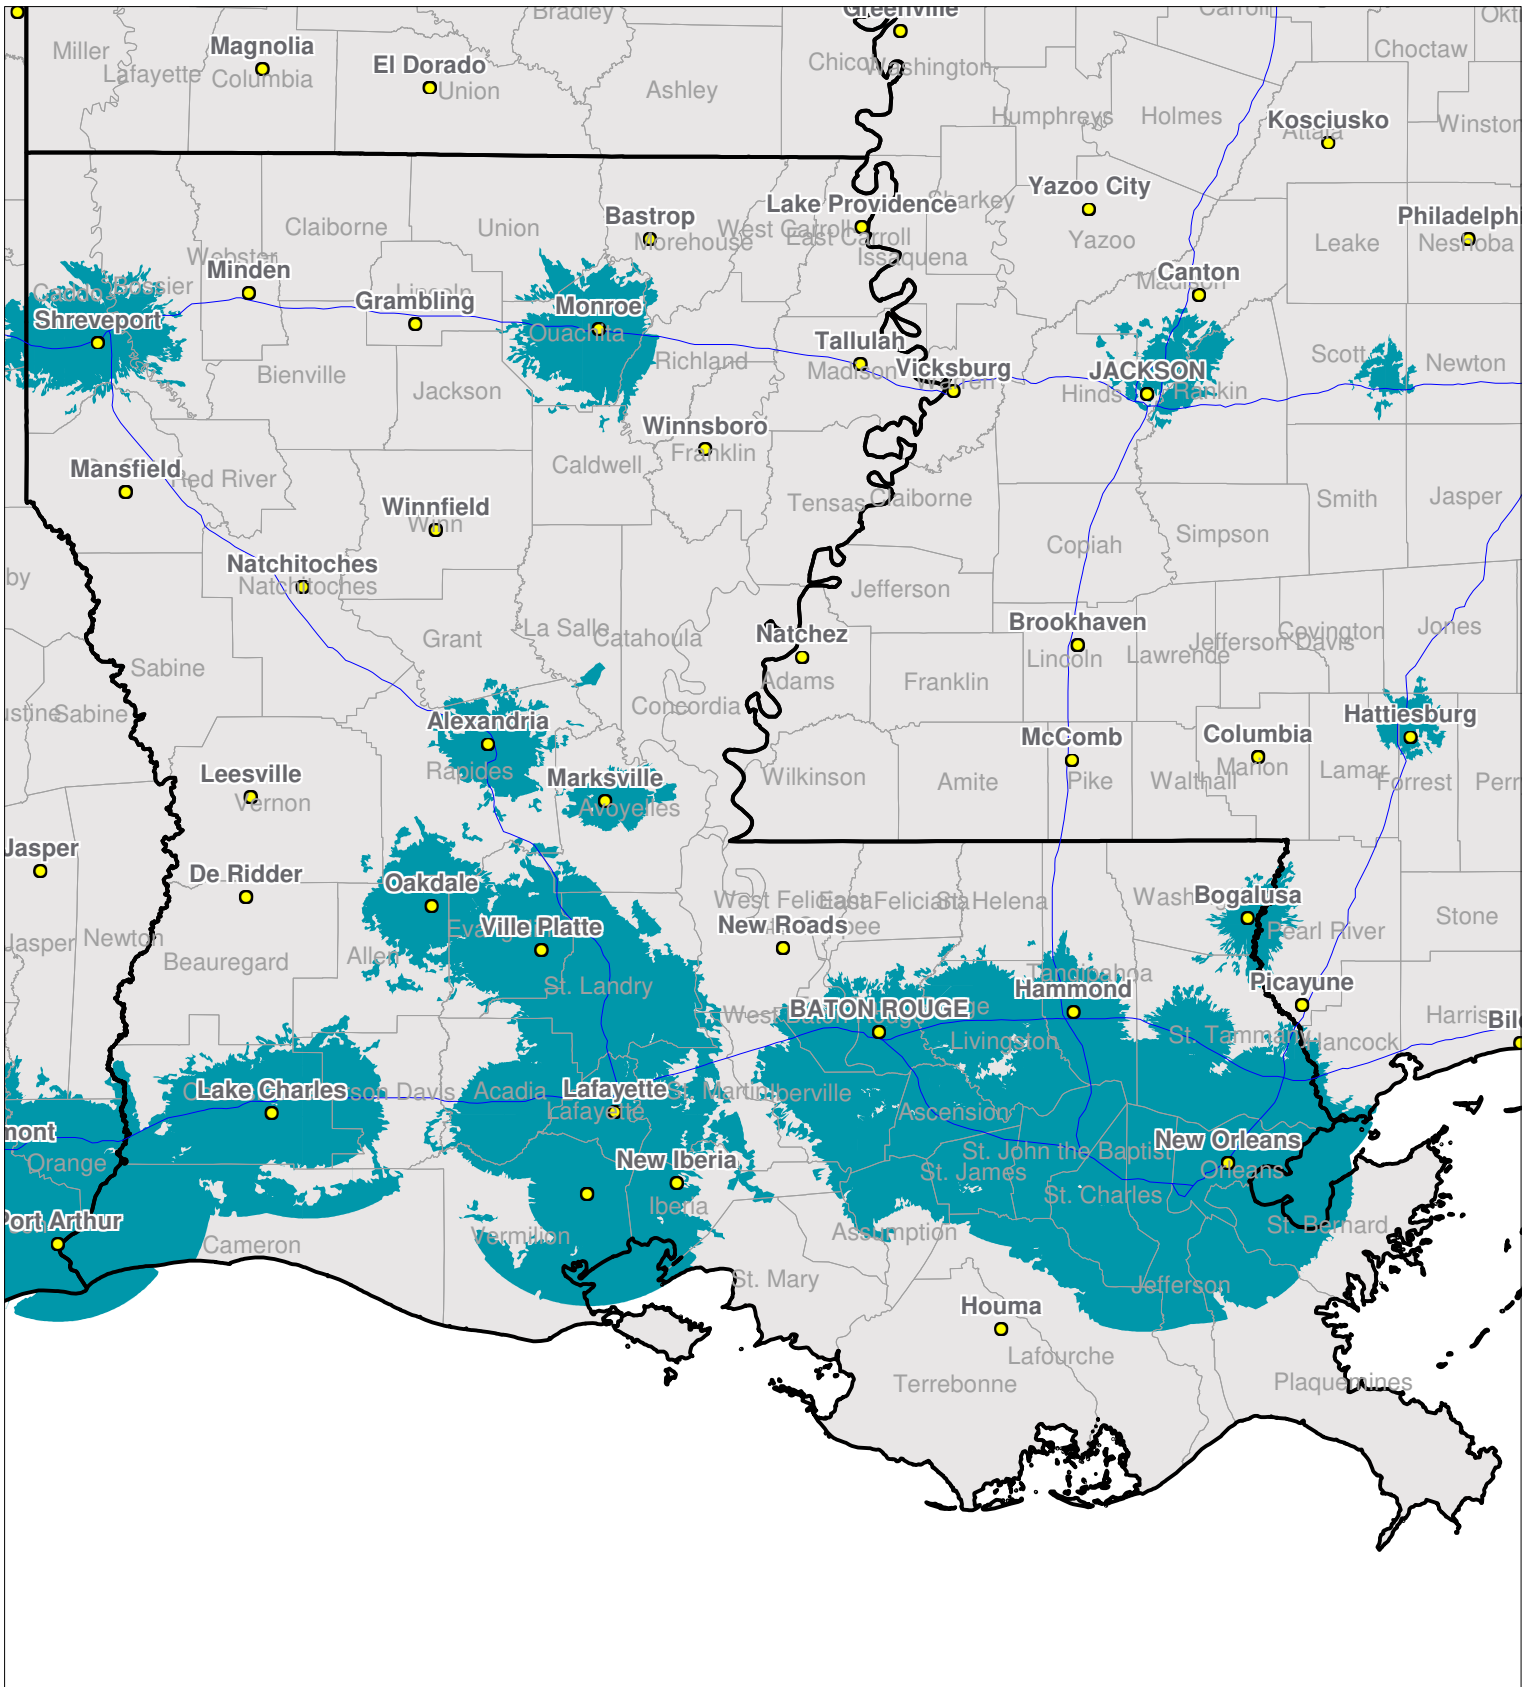

# Louisiana

Nationwide One-Way Coverage (929.6625 MHz)

Because of the nature of radio transmission, strength of paging signal will vary depending upon your location. Maps may not be to scale.

© Spok