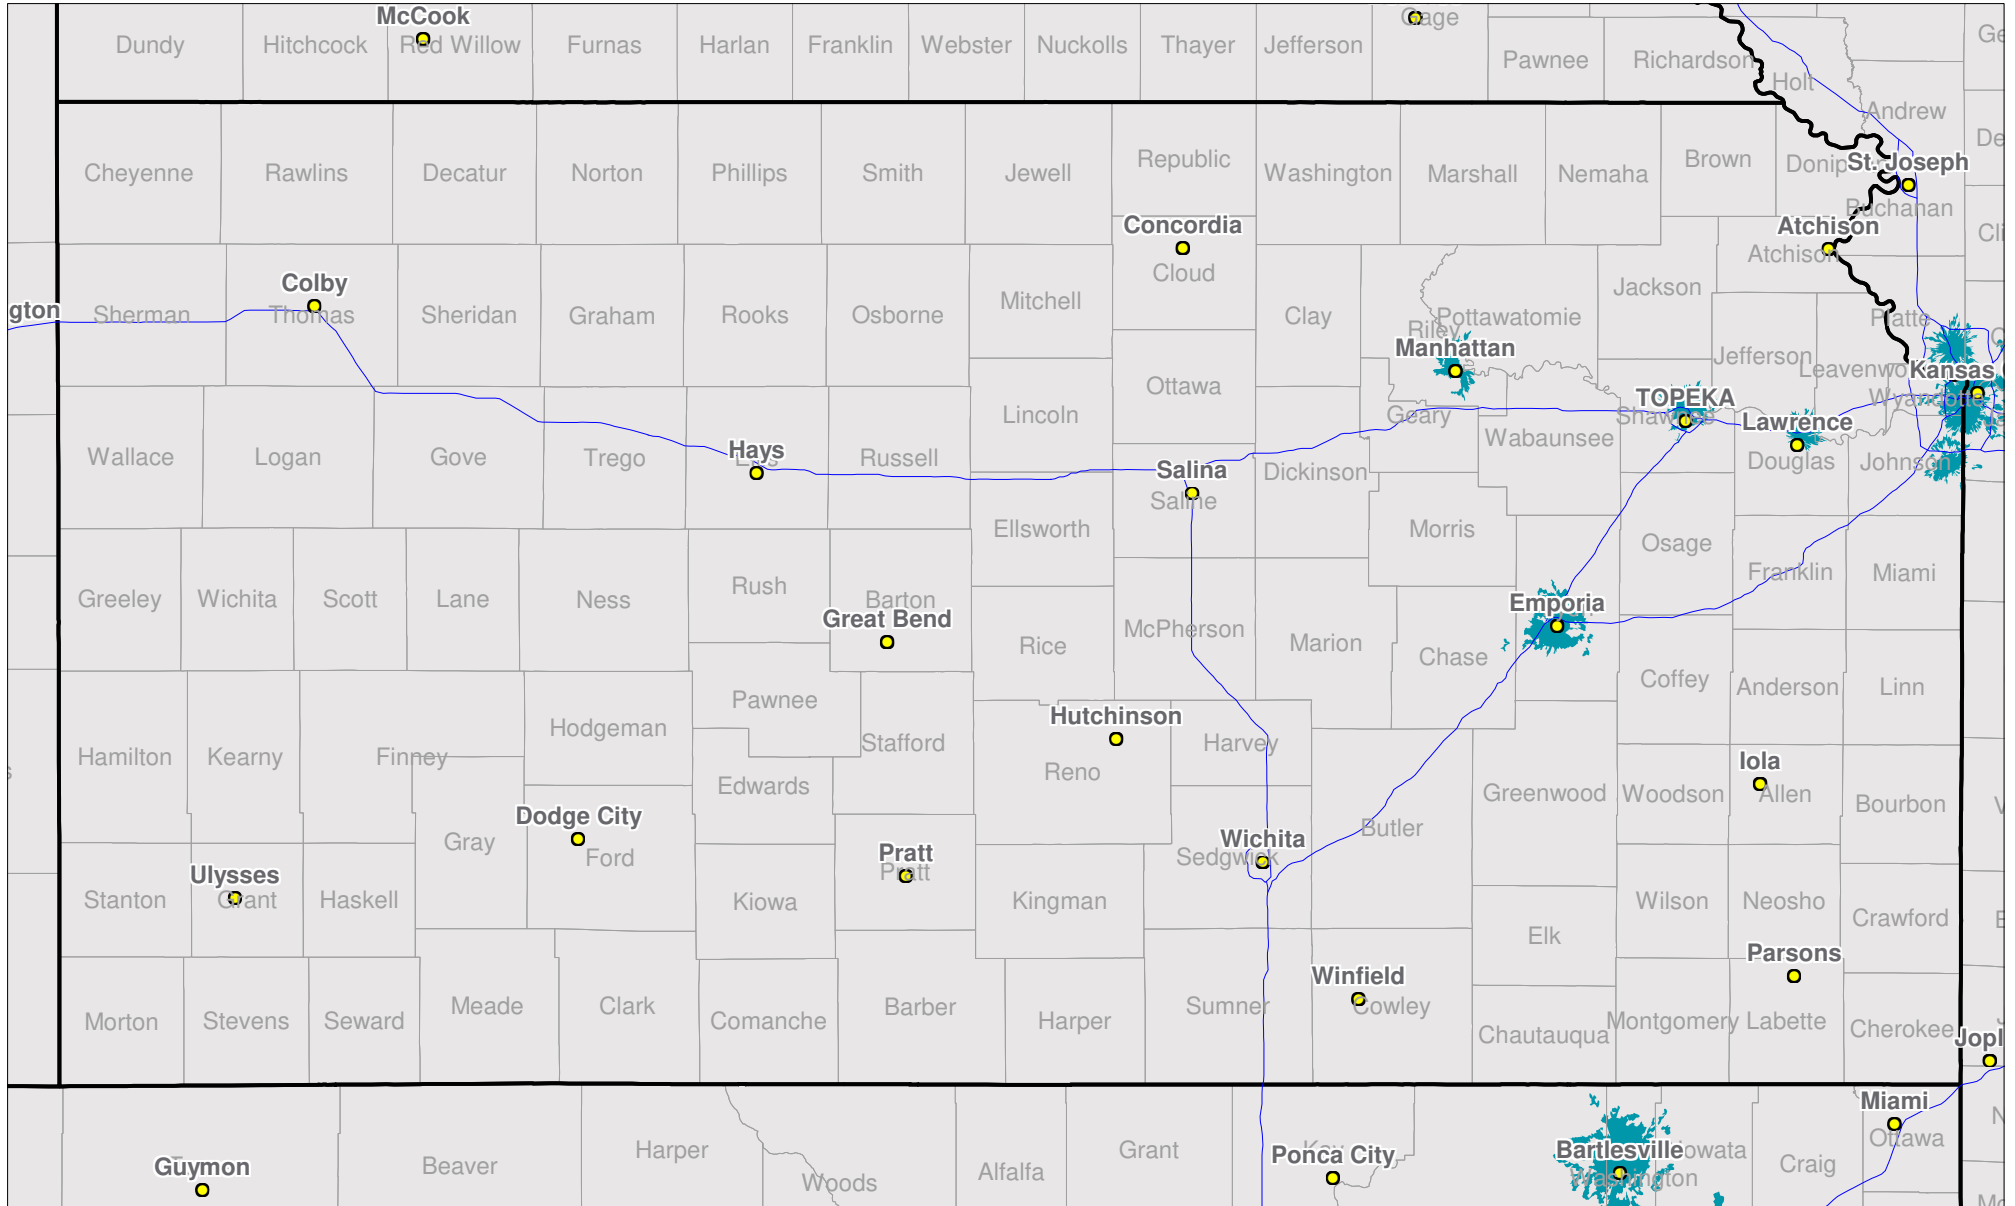

Kansas

Nationwide One-Way Coverage (929.6625 MHz)

Because of the nature of radio transmission, strength of paging signal will vary depending upon your location. Maps may not be to scale.

© Spok