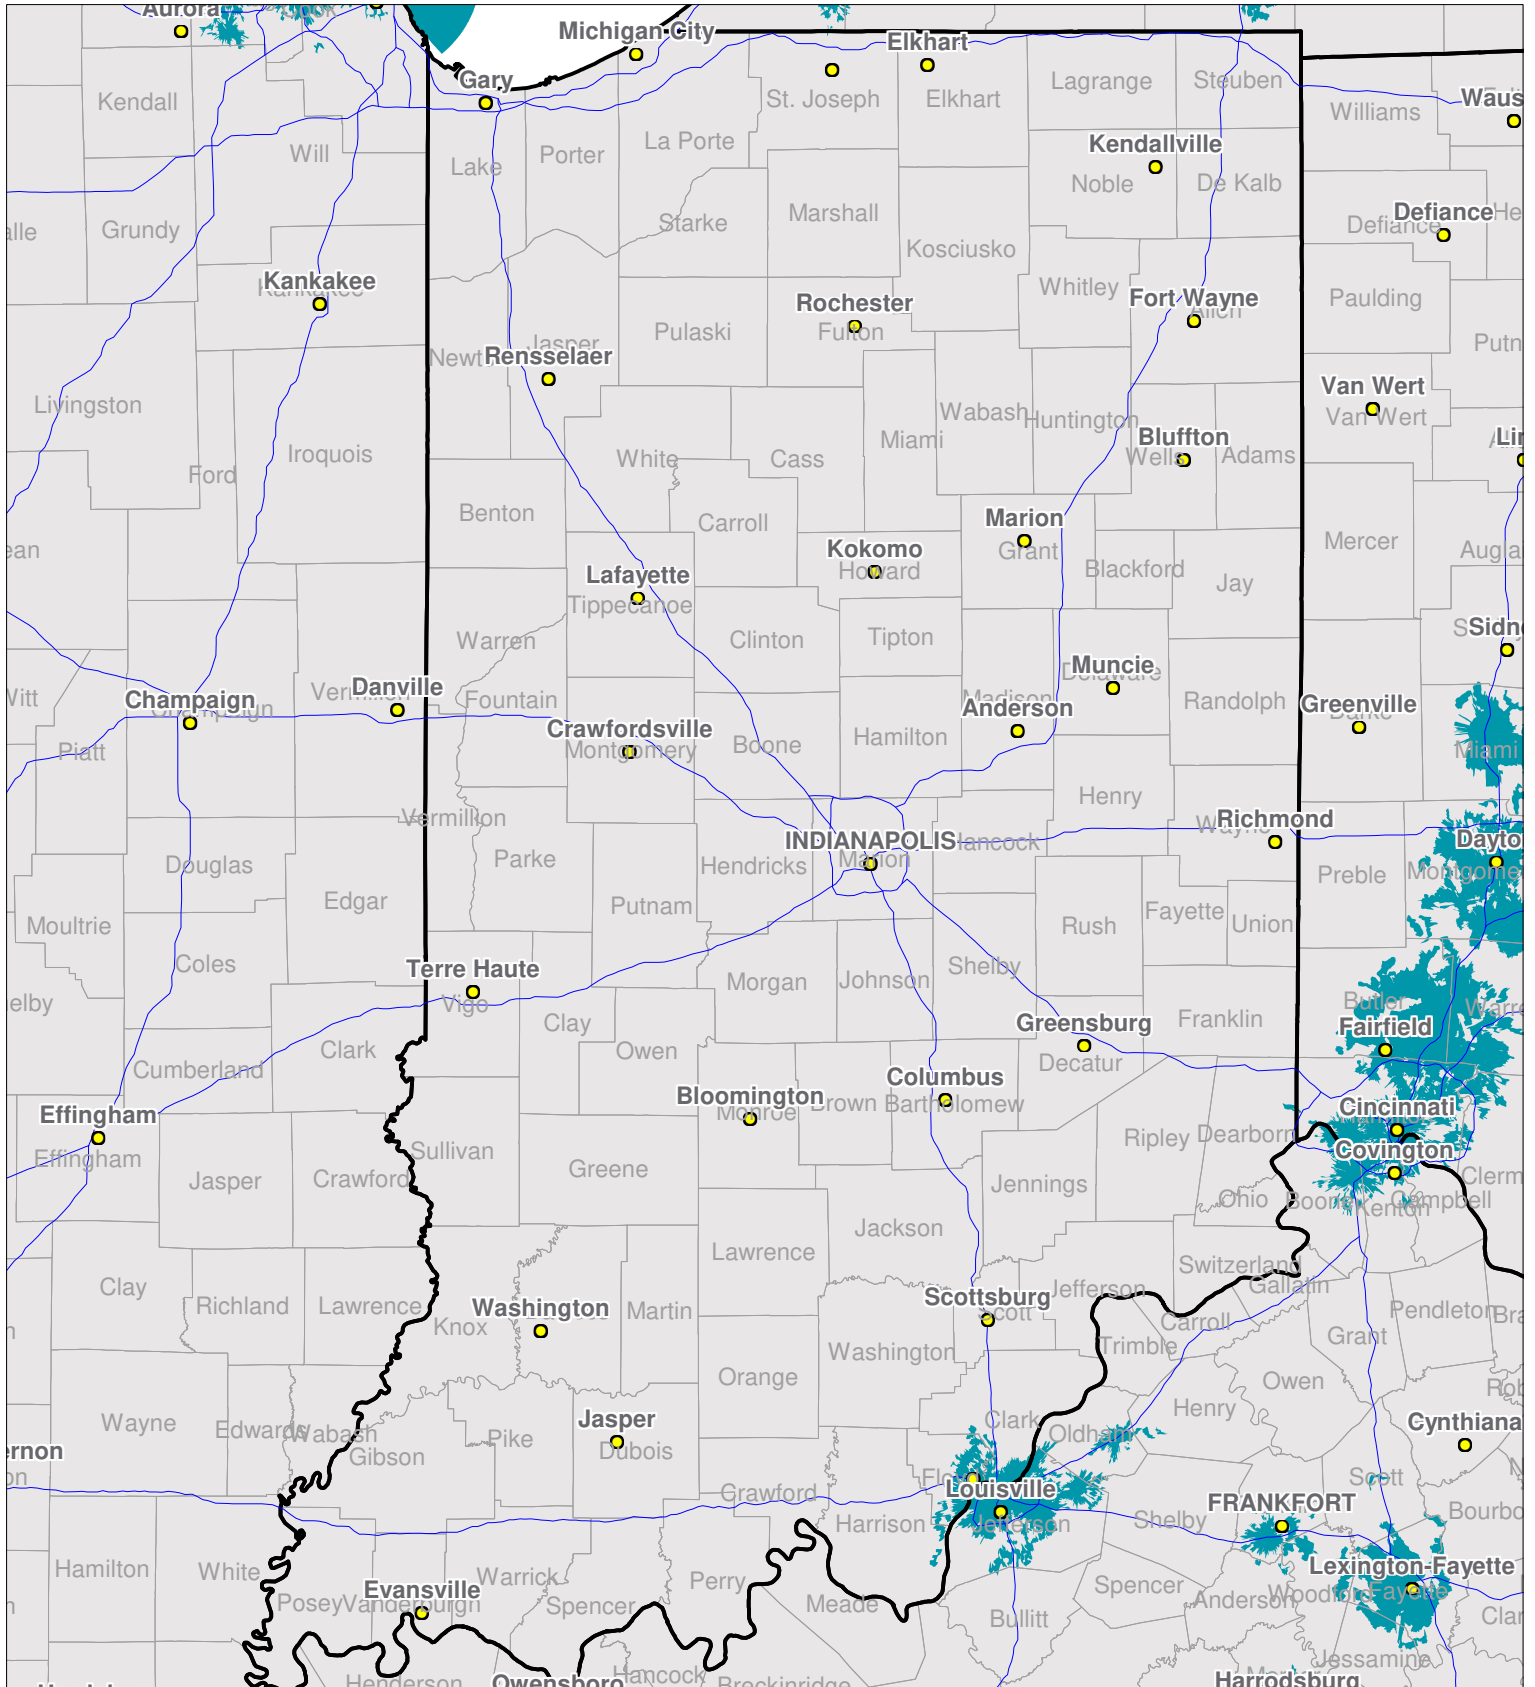

# Indiana

Nationwide One-Way Coverage (929.6625 MHz)

Because of the nature of radio transmission, strength of paging signal will vary depending upon your location. Maps may not be to scale.