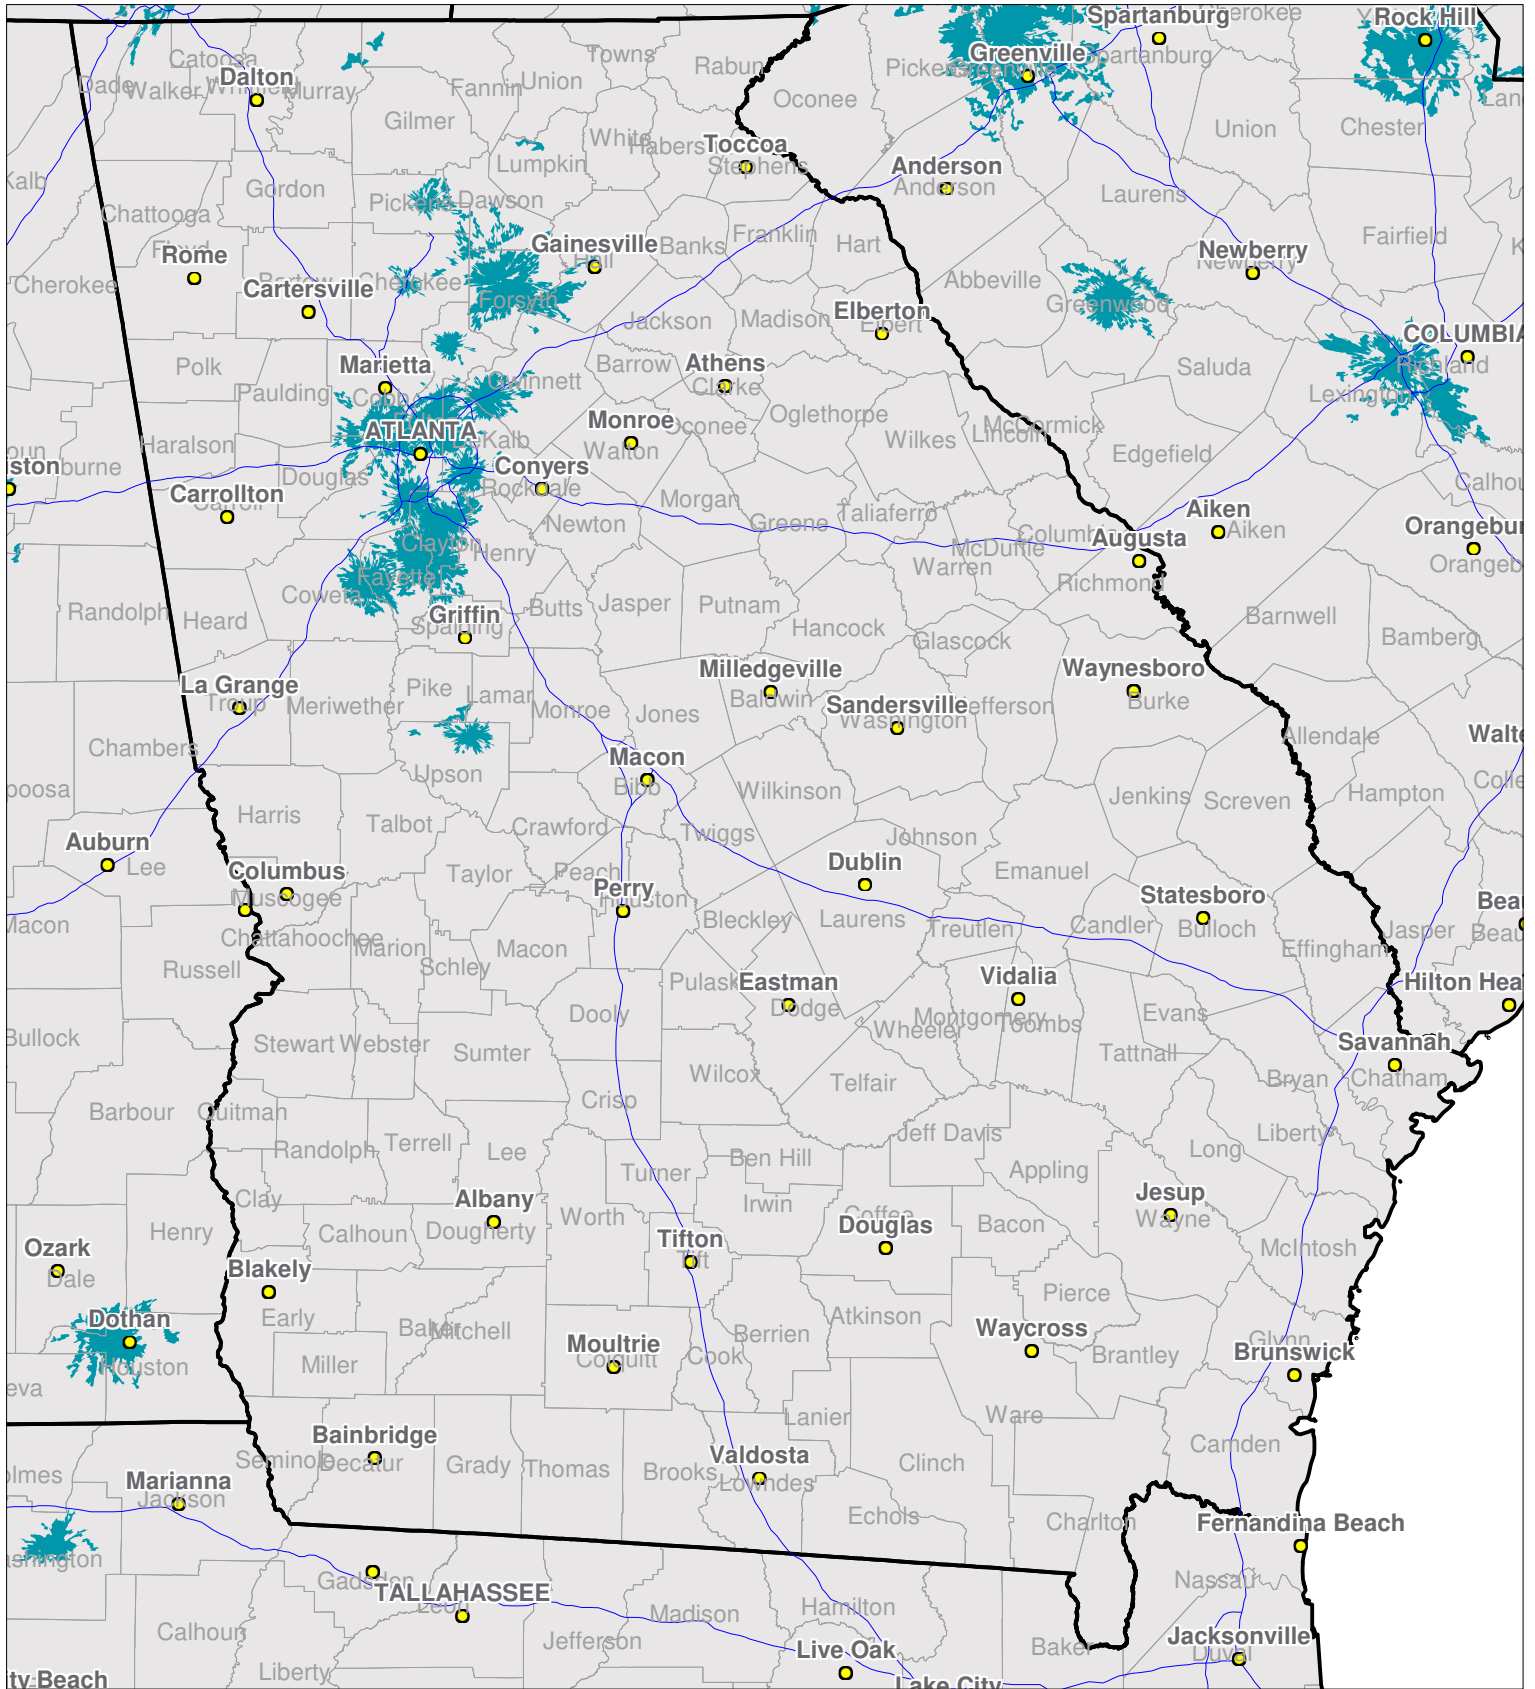

# Georgia

Nationwide One-Way Coverage (929.6625 MHz)

Because of the nature of radio transmission, strength of paging signal will vary depending upon your location. Maps may not be to scale.