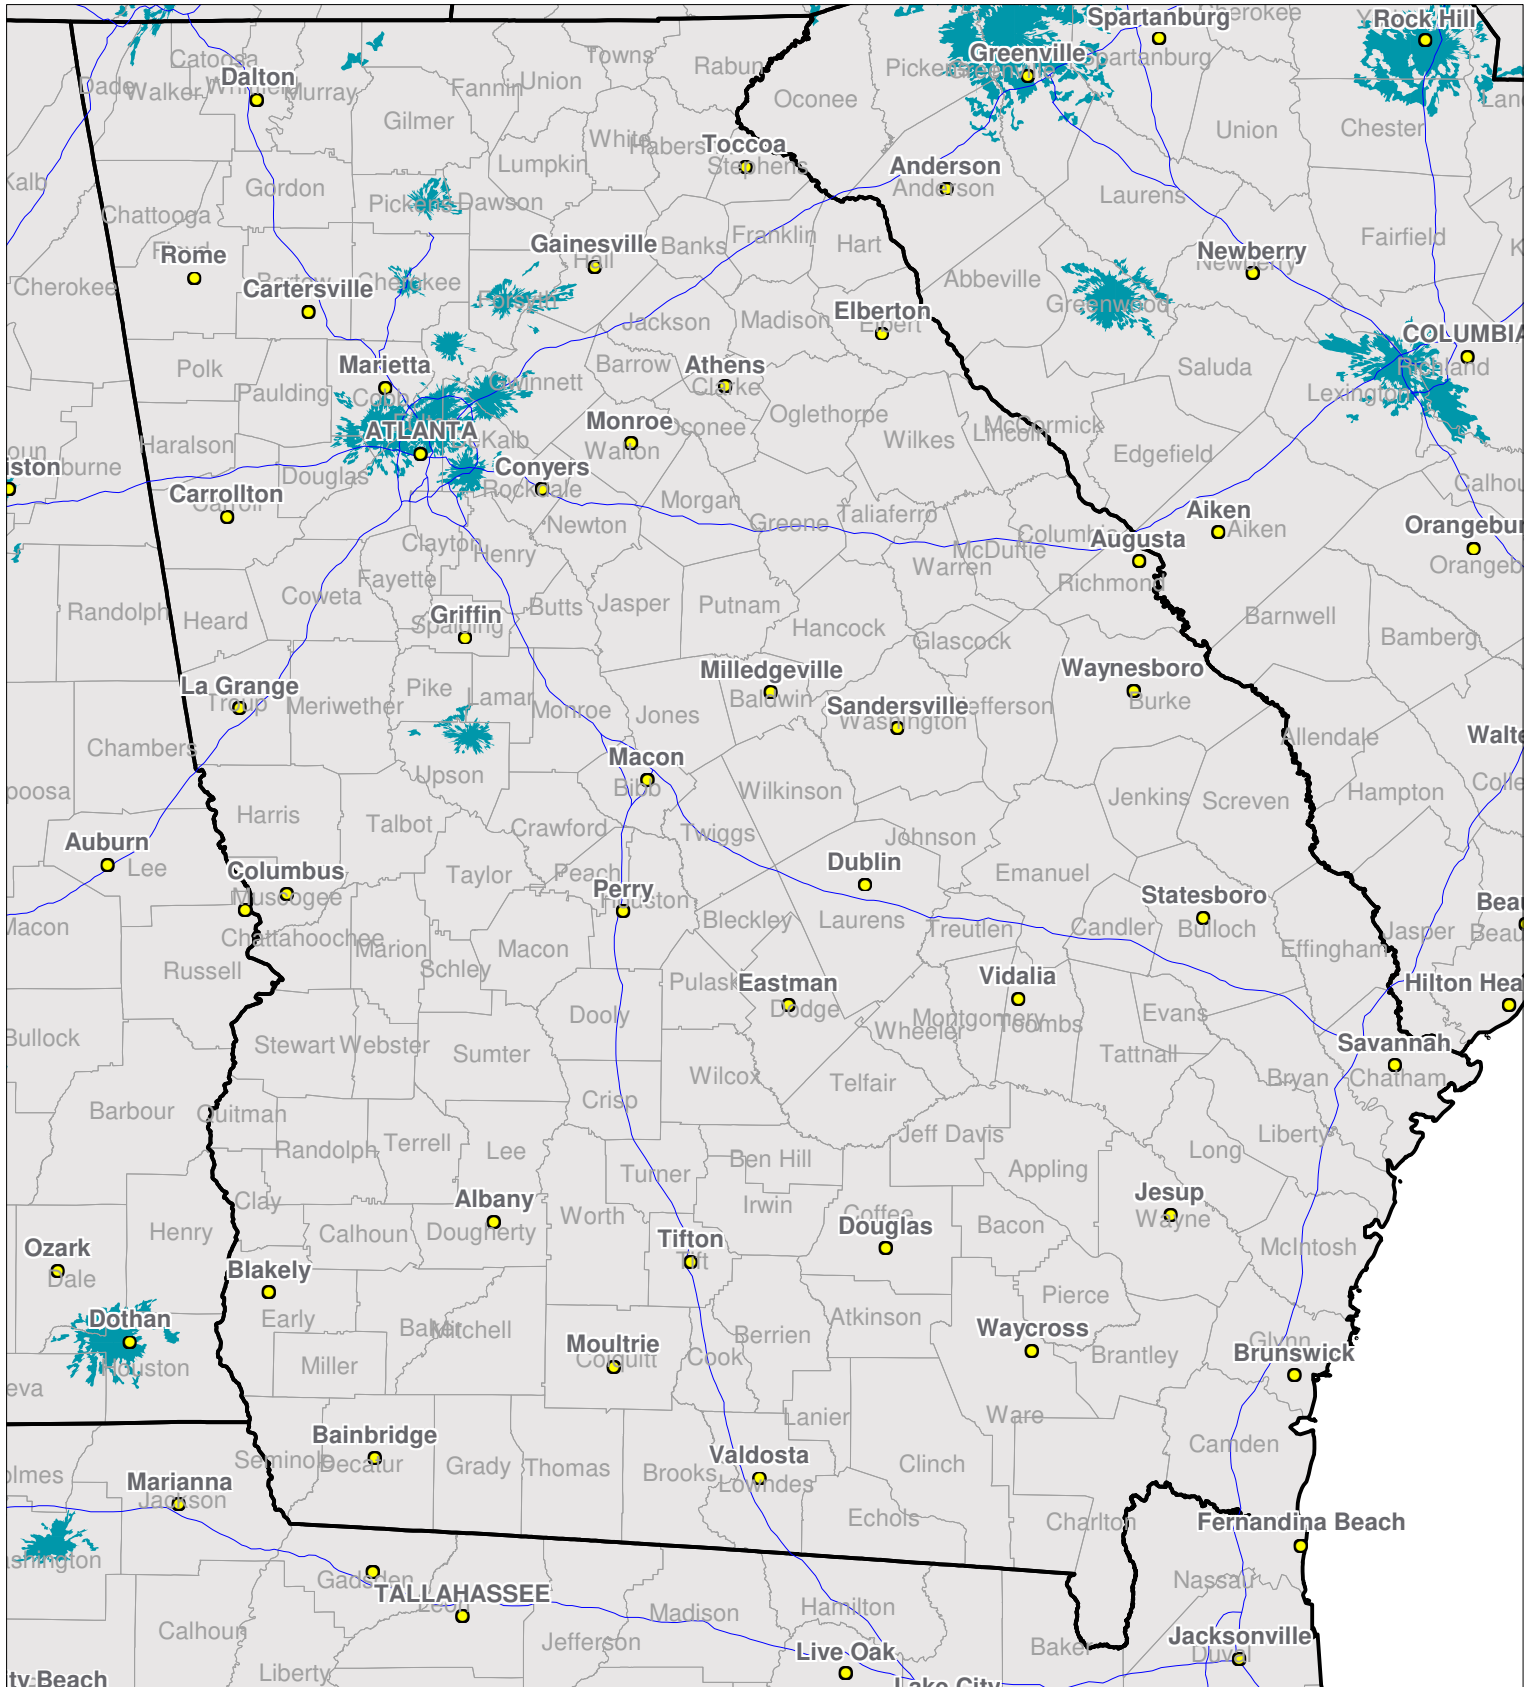

# Georgia

Nationwide One-Way Coverage (929.6625 MHz)

Because of the nature of radio transmission, strength of paging signal will vary depending upon your location. Maps may not be to scale.

© Spok