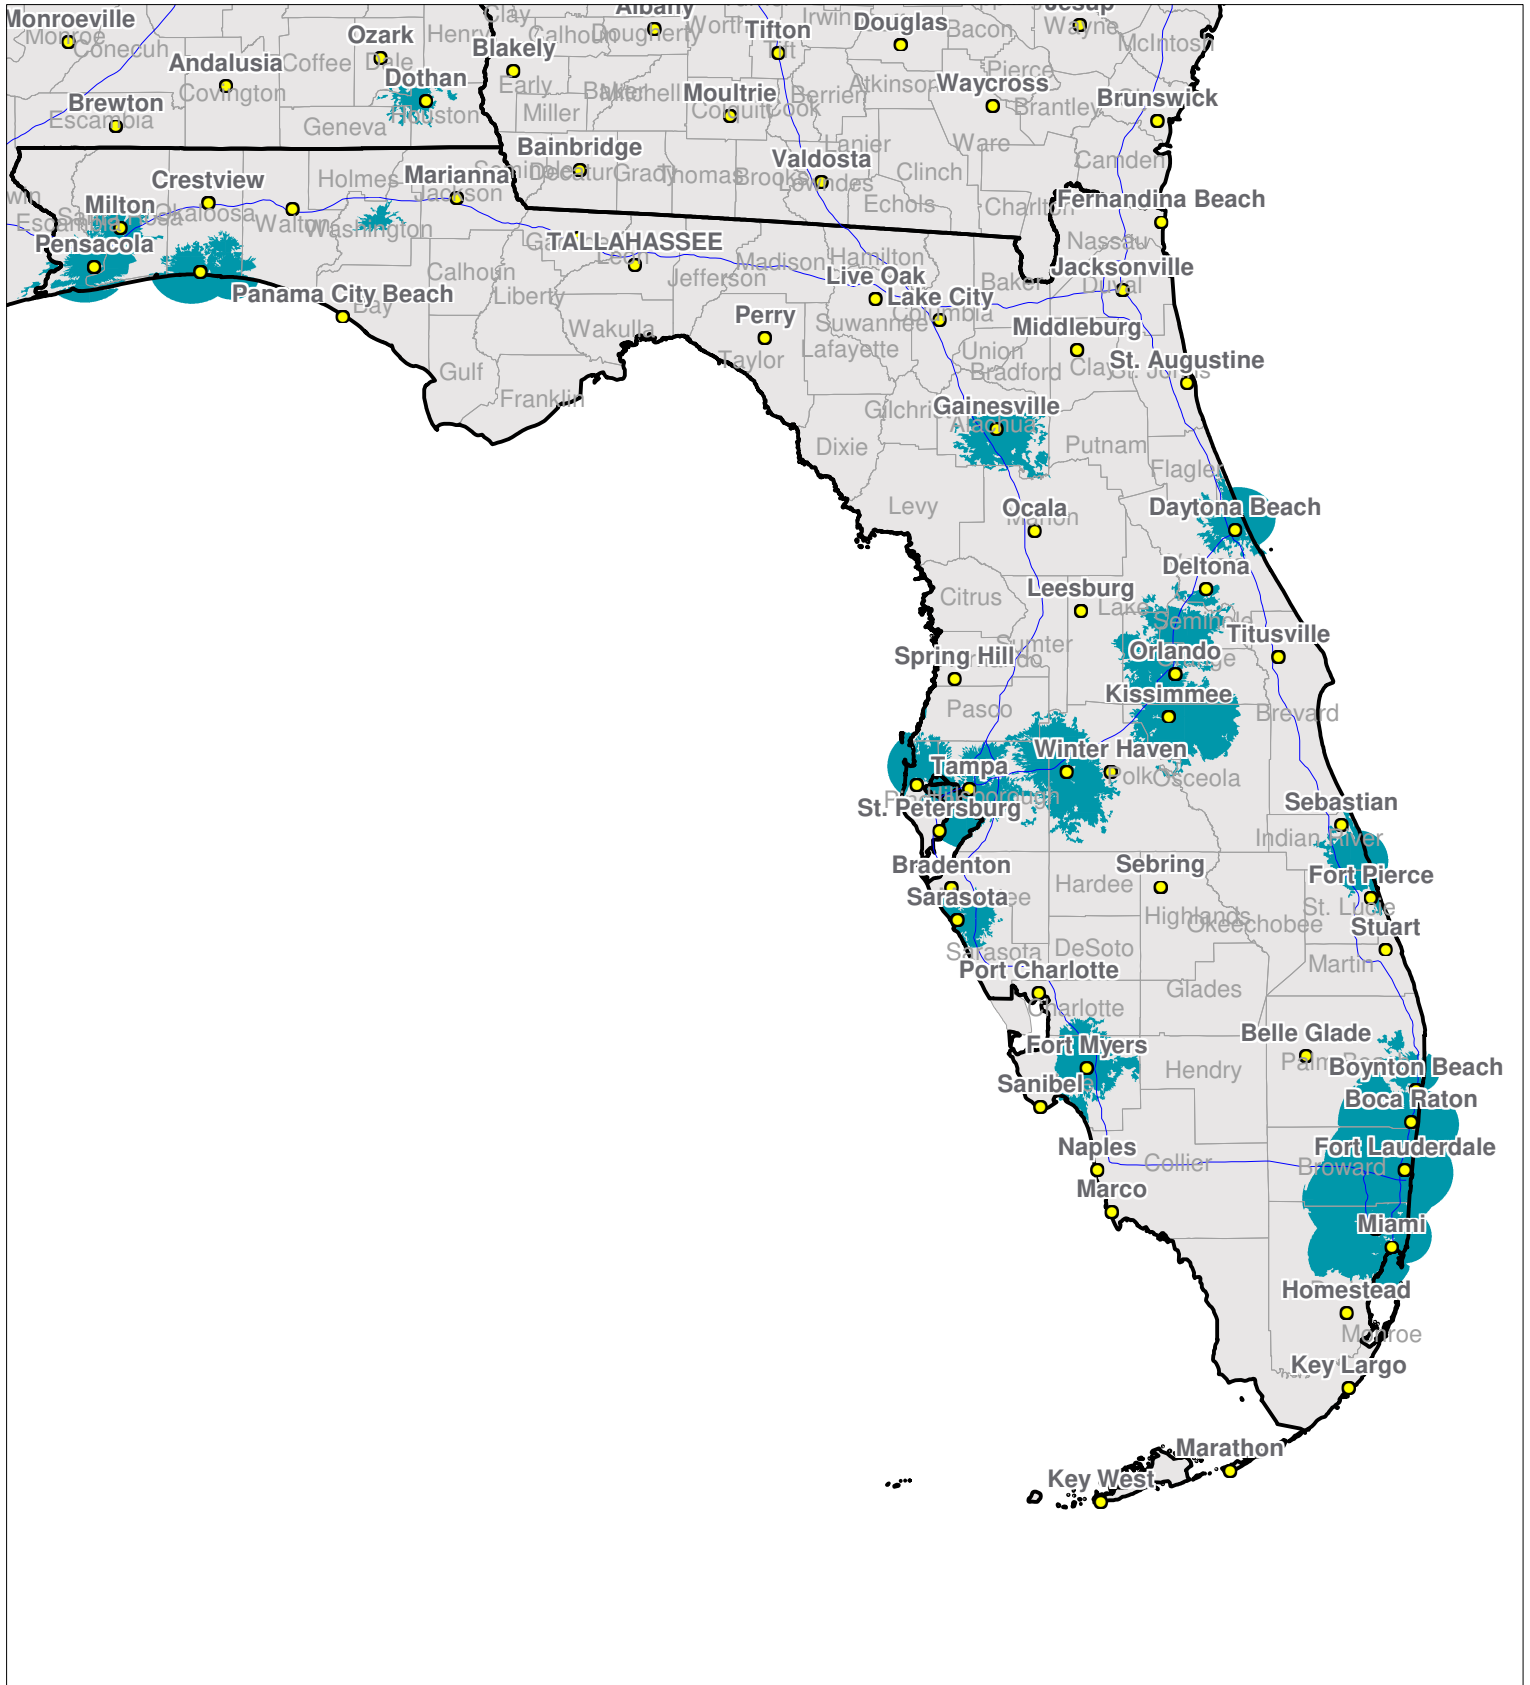

Florida

Nationwide One-Way Coverage (929.6625 MHz)

Because of the nature of radio transmission, strength of paging signal will vary depending upon your location. Maps may not be to scale.