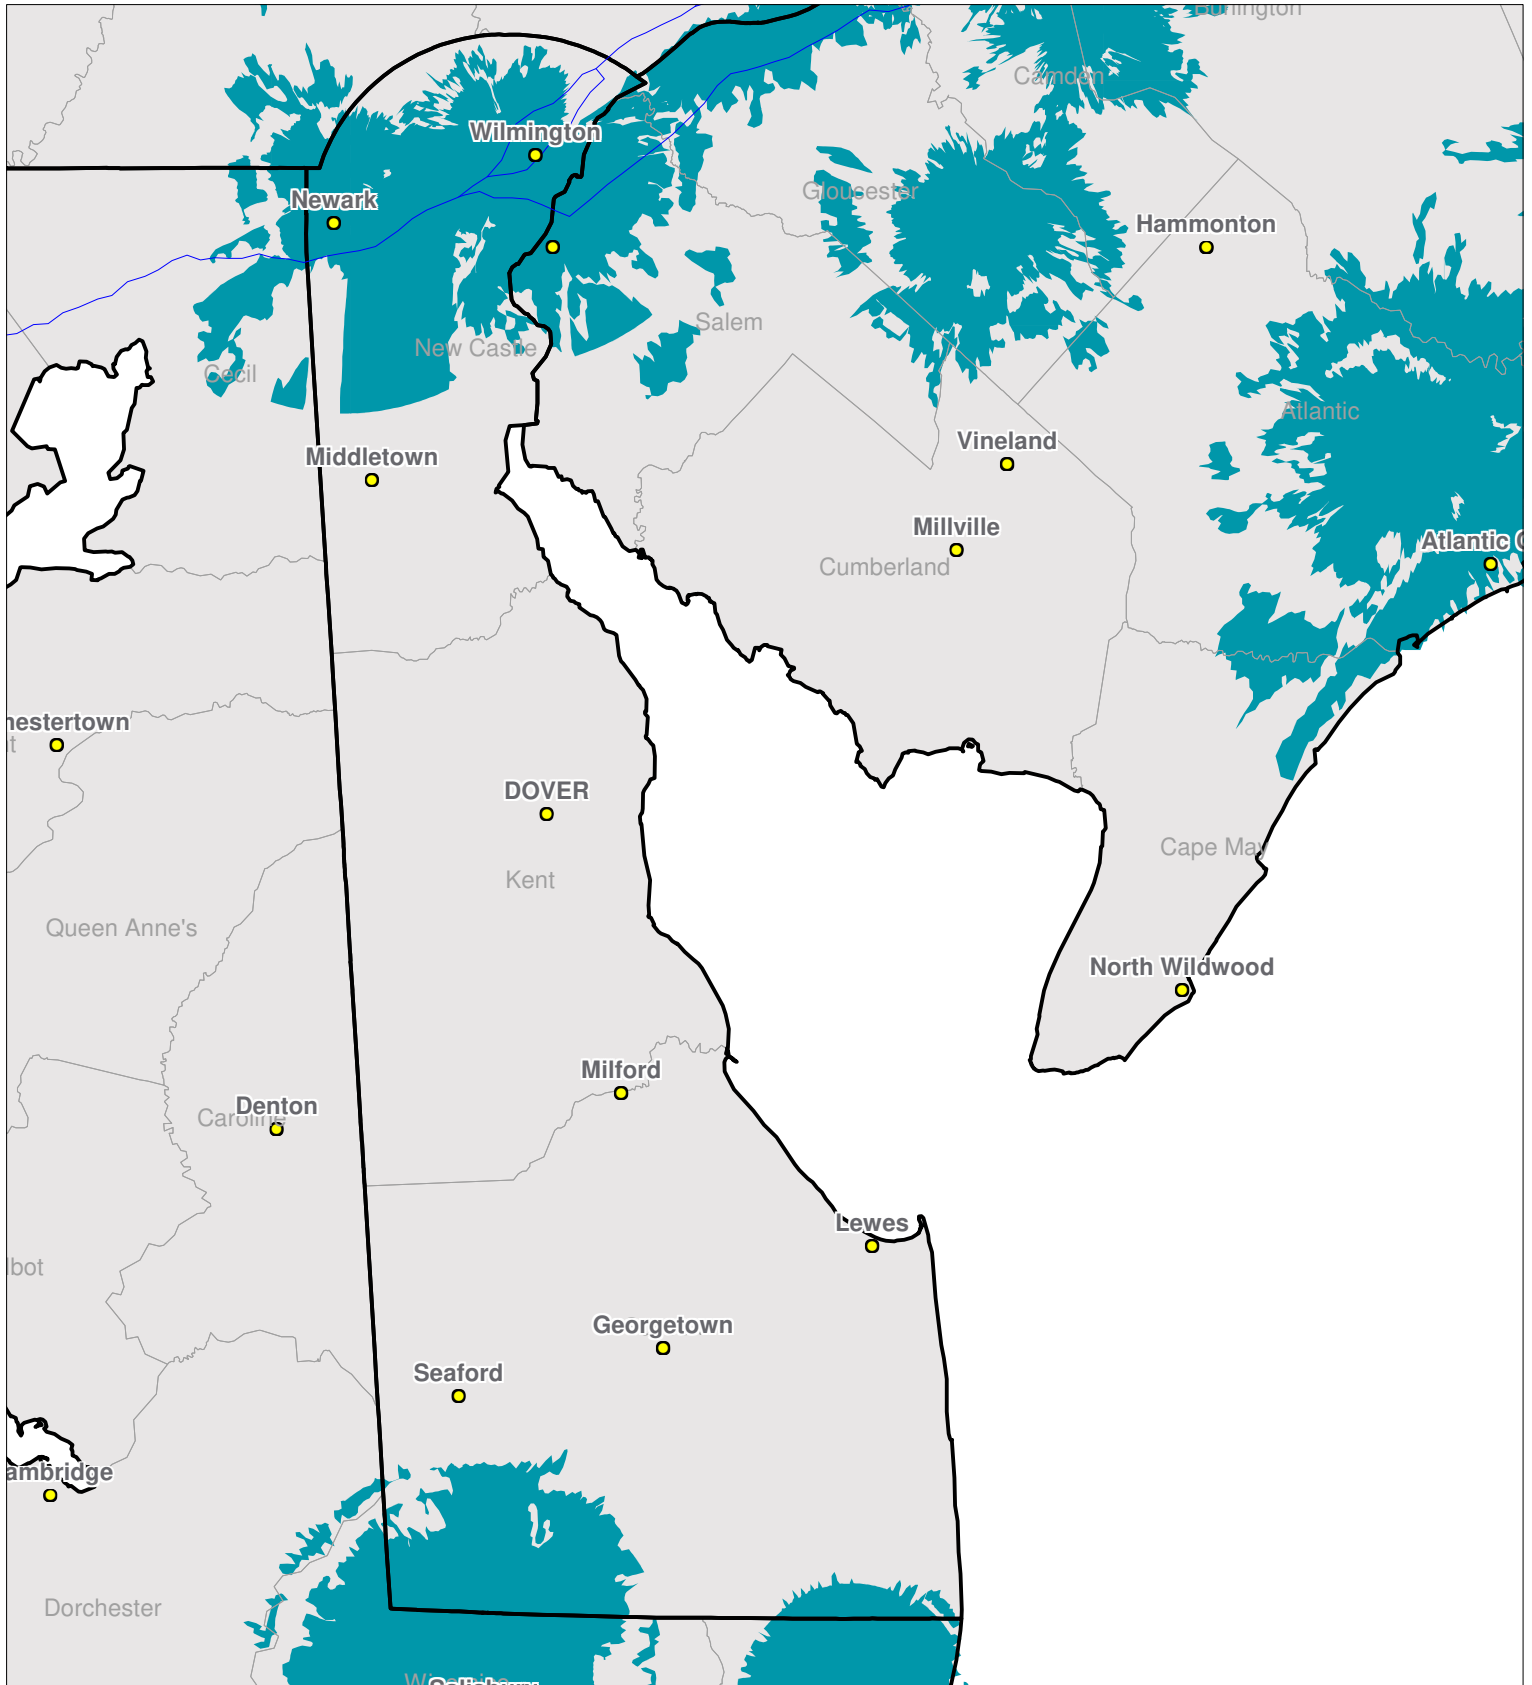

Delaware

Nationwide One-Way Coverage (929.6625 MHz)

Because of the nature of radio transmission, strength of paging signal will vary depending upon your location. Maps may not be to scale.

© Spok