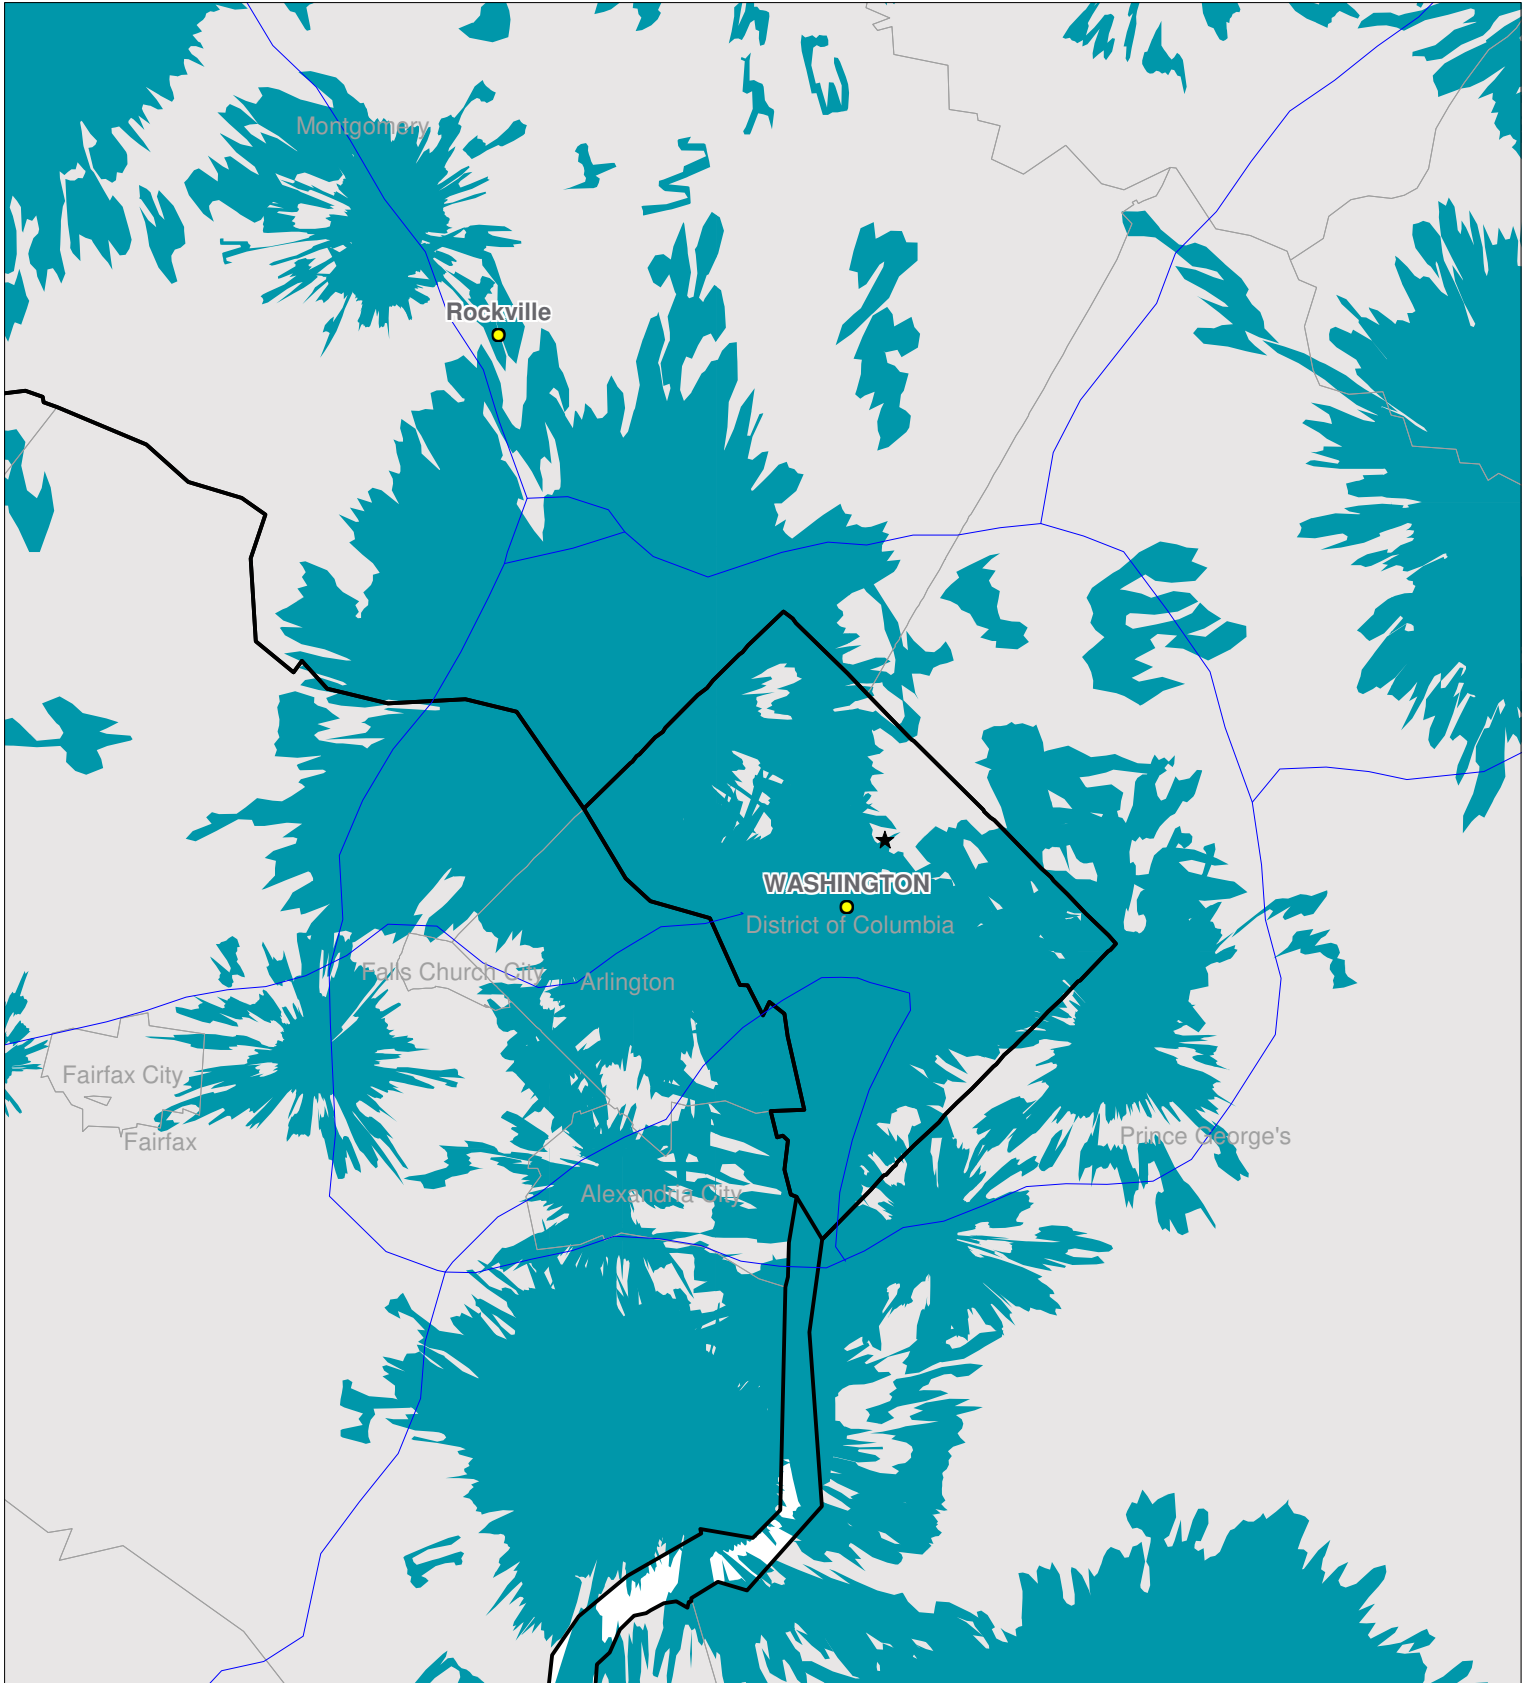

# Washington D. C.

Nationwide One-Way Coverage (929.6625 MHz)

Because of the nature of radio transmission, strength of paging signal will vary depending upon your location. Maps may not be to scale.

© Spok