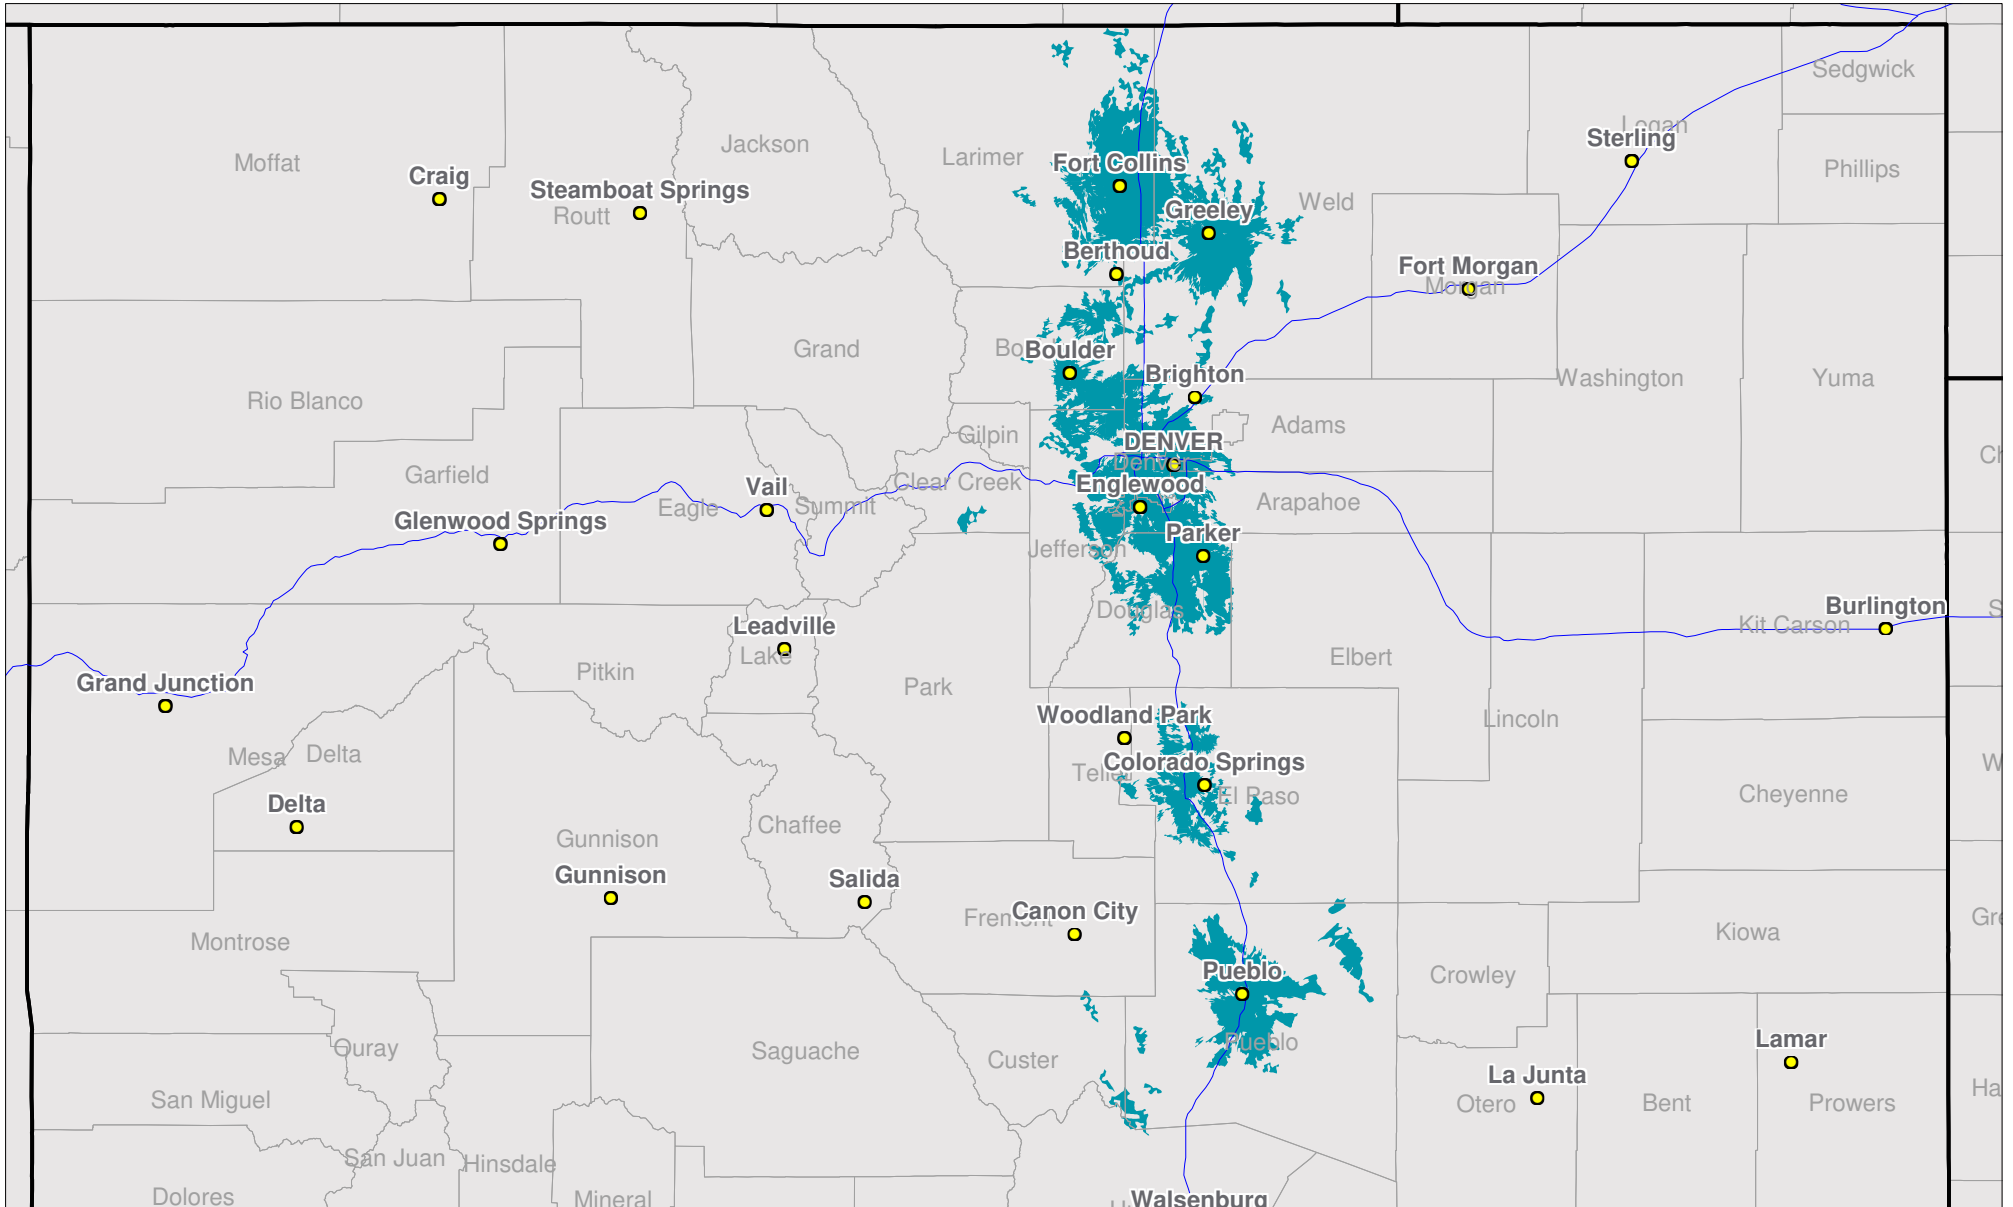

# Colorado

Nationwide One-Way Coverage (929.6625 MHz)

Because of the nature of radio transmission, strength of paging signal will vary depending upon your location. Maps may not be to scale.

© Spok