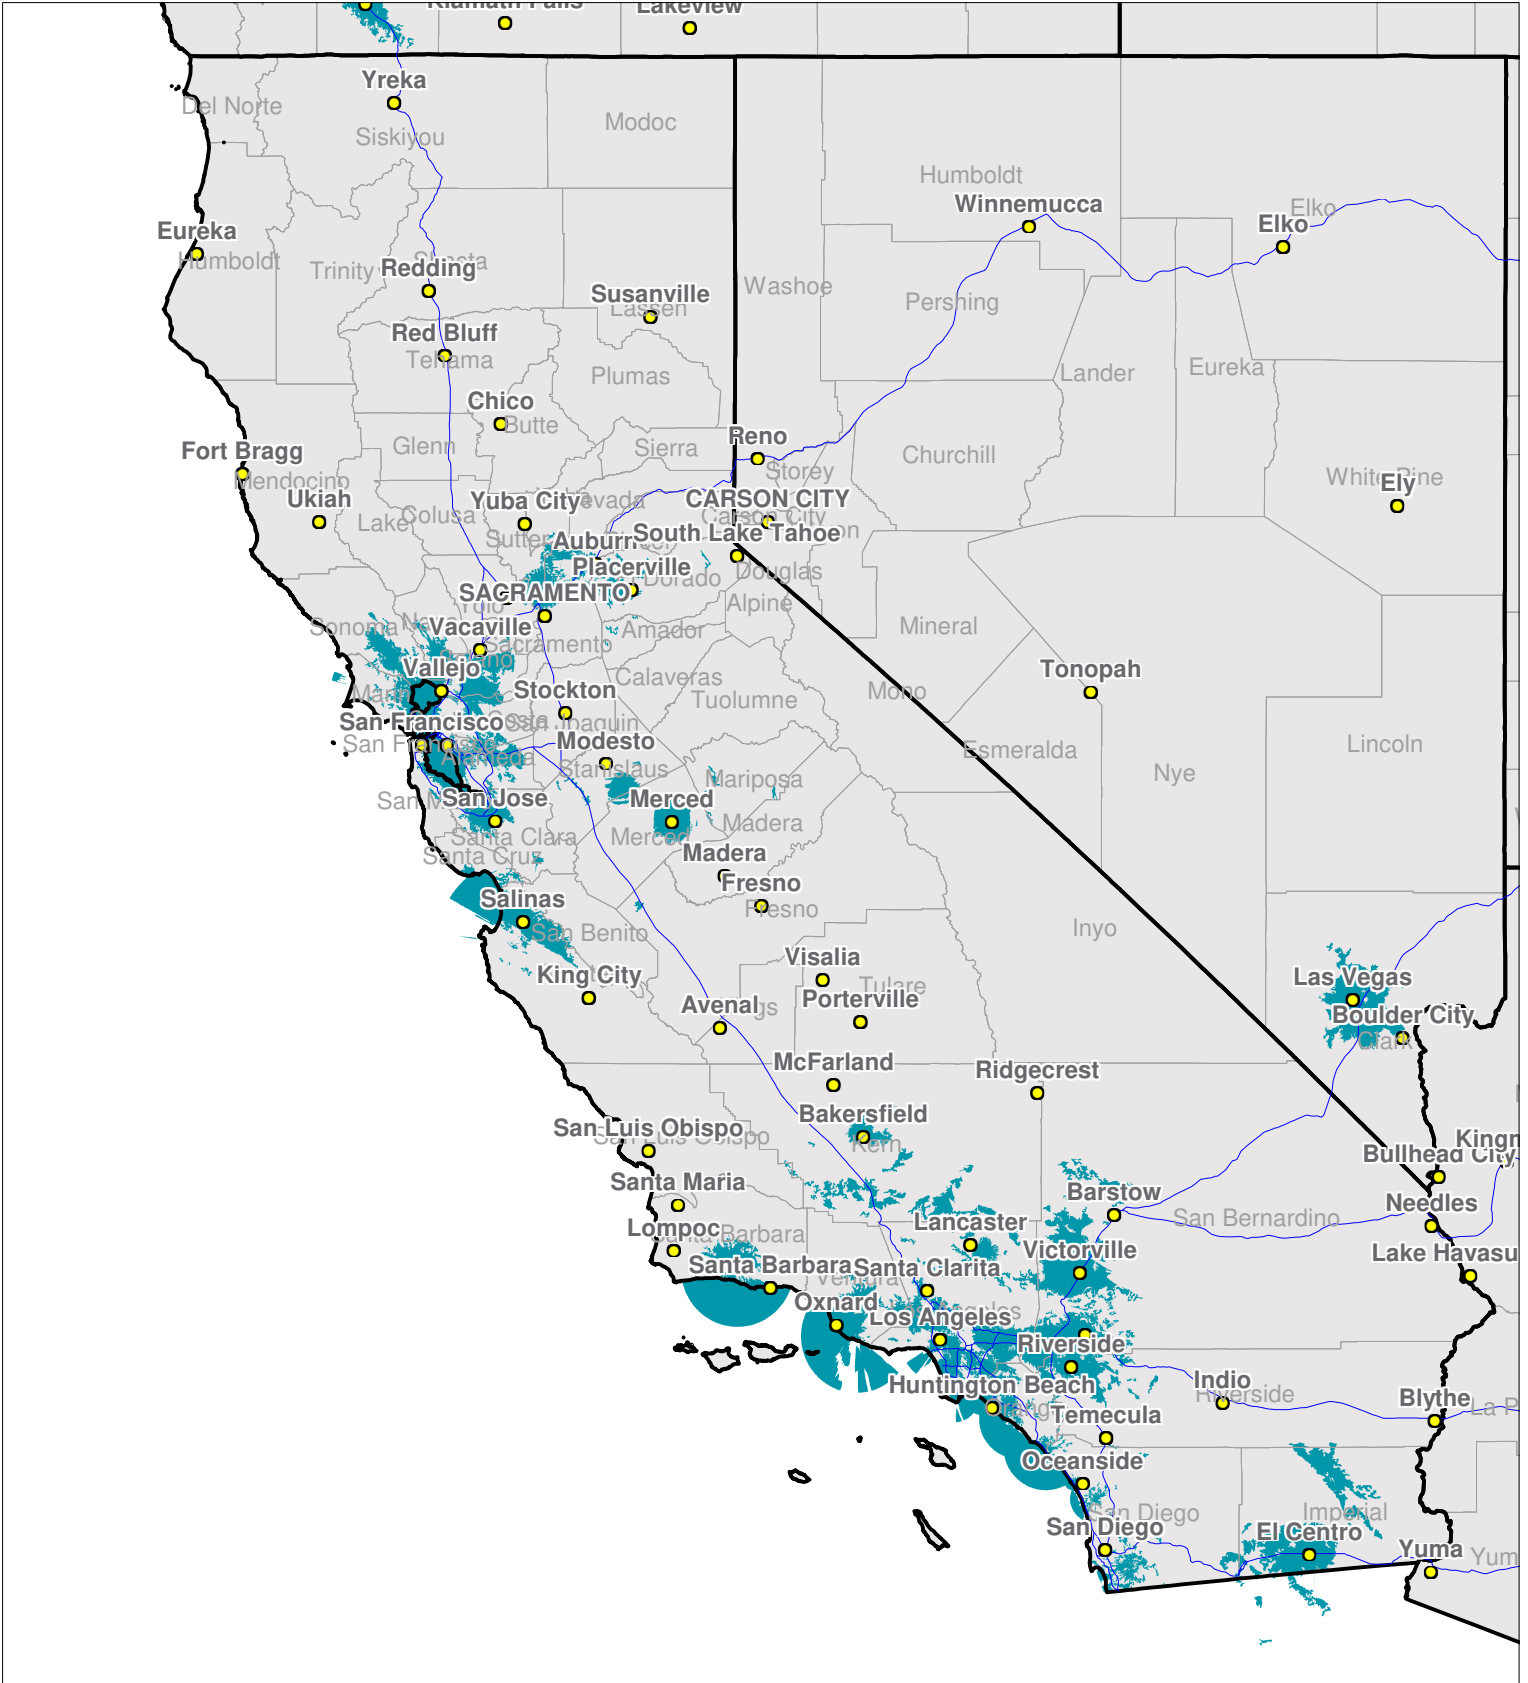

California

Nationwide One-Way Coverage (929.6625 MHz)

Because of the nature of radio transmission, strength of paging signal will vary depending upon your location. Maps may not be to scale.