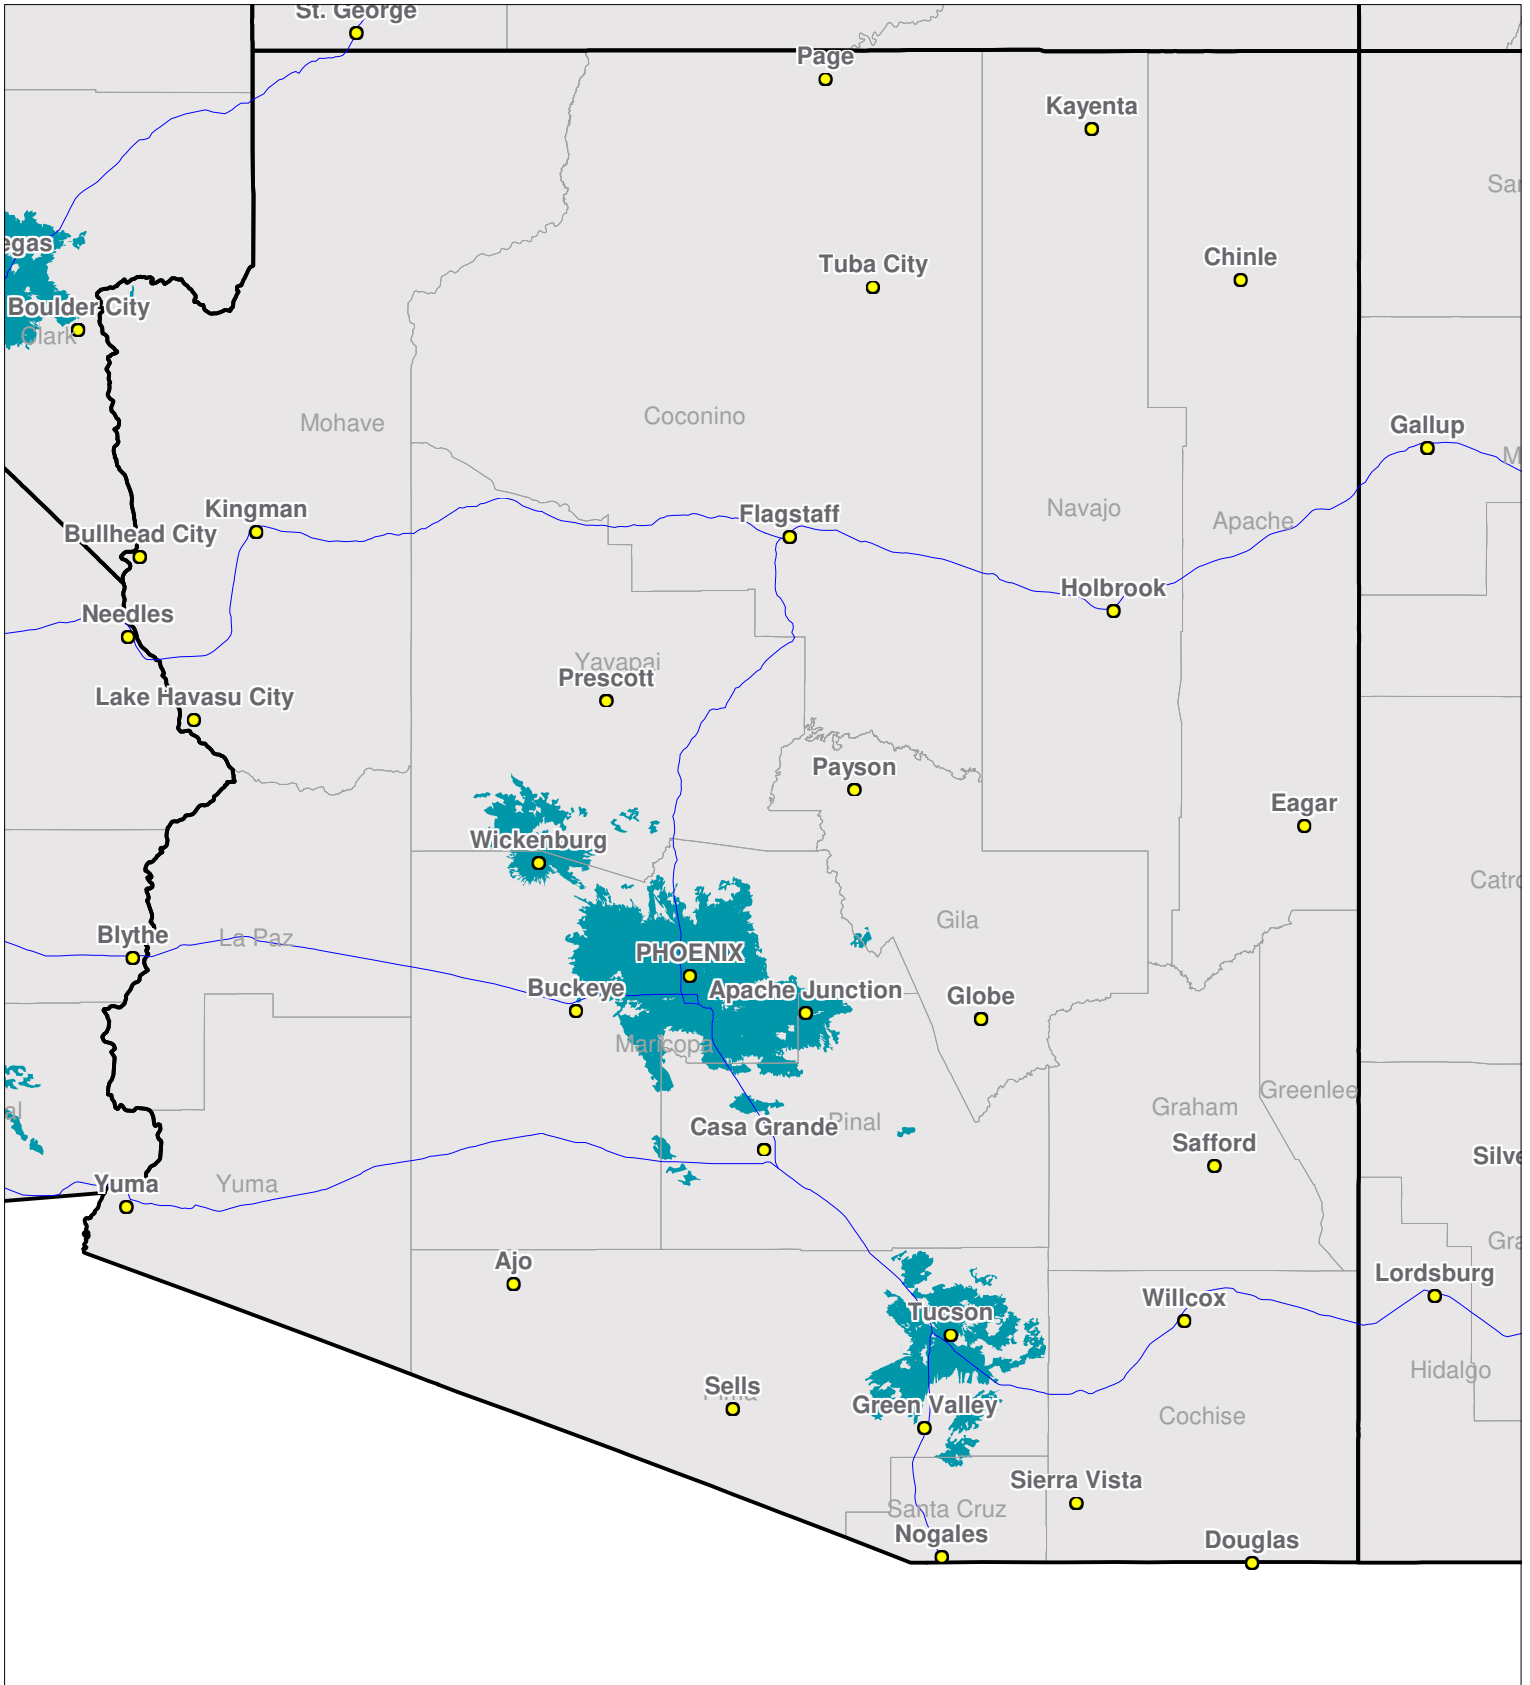

# Arizona

Nationwide One-Way Coverage (929.6625 MHz)

Because of the nature of radio transmission, strength of paging signal will vary depending upon your location. Maps may not be to scale.

© Spok