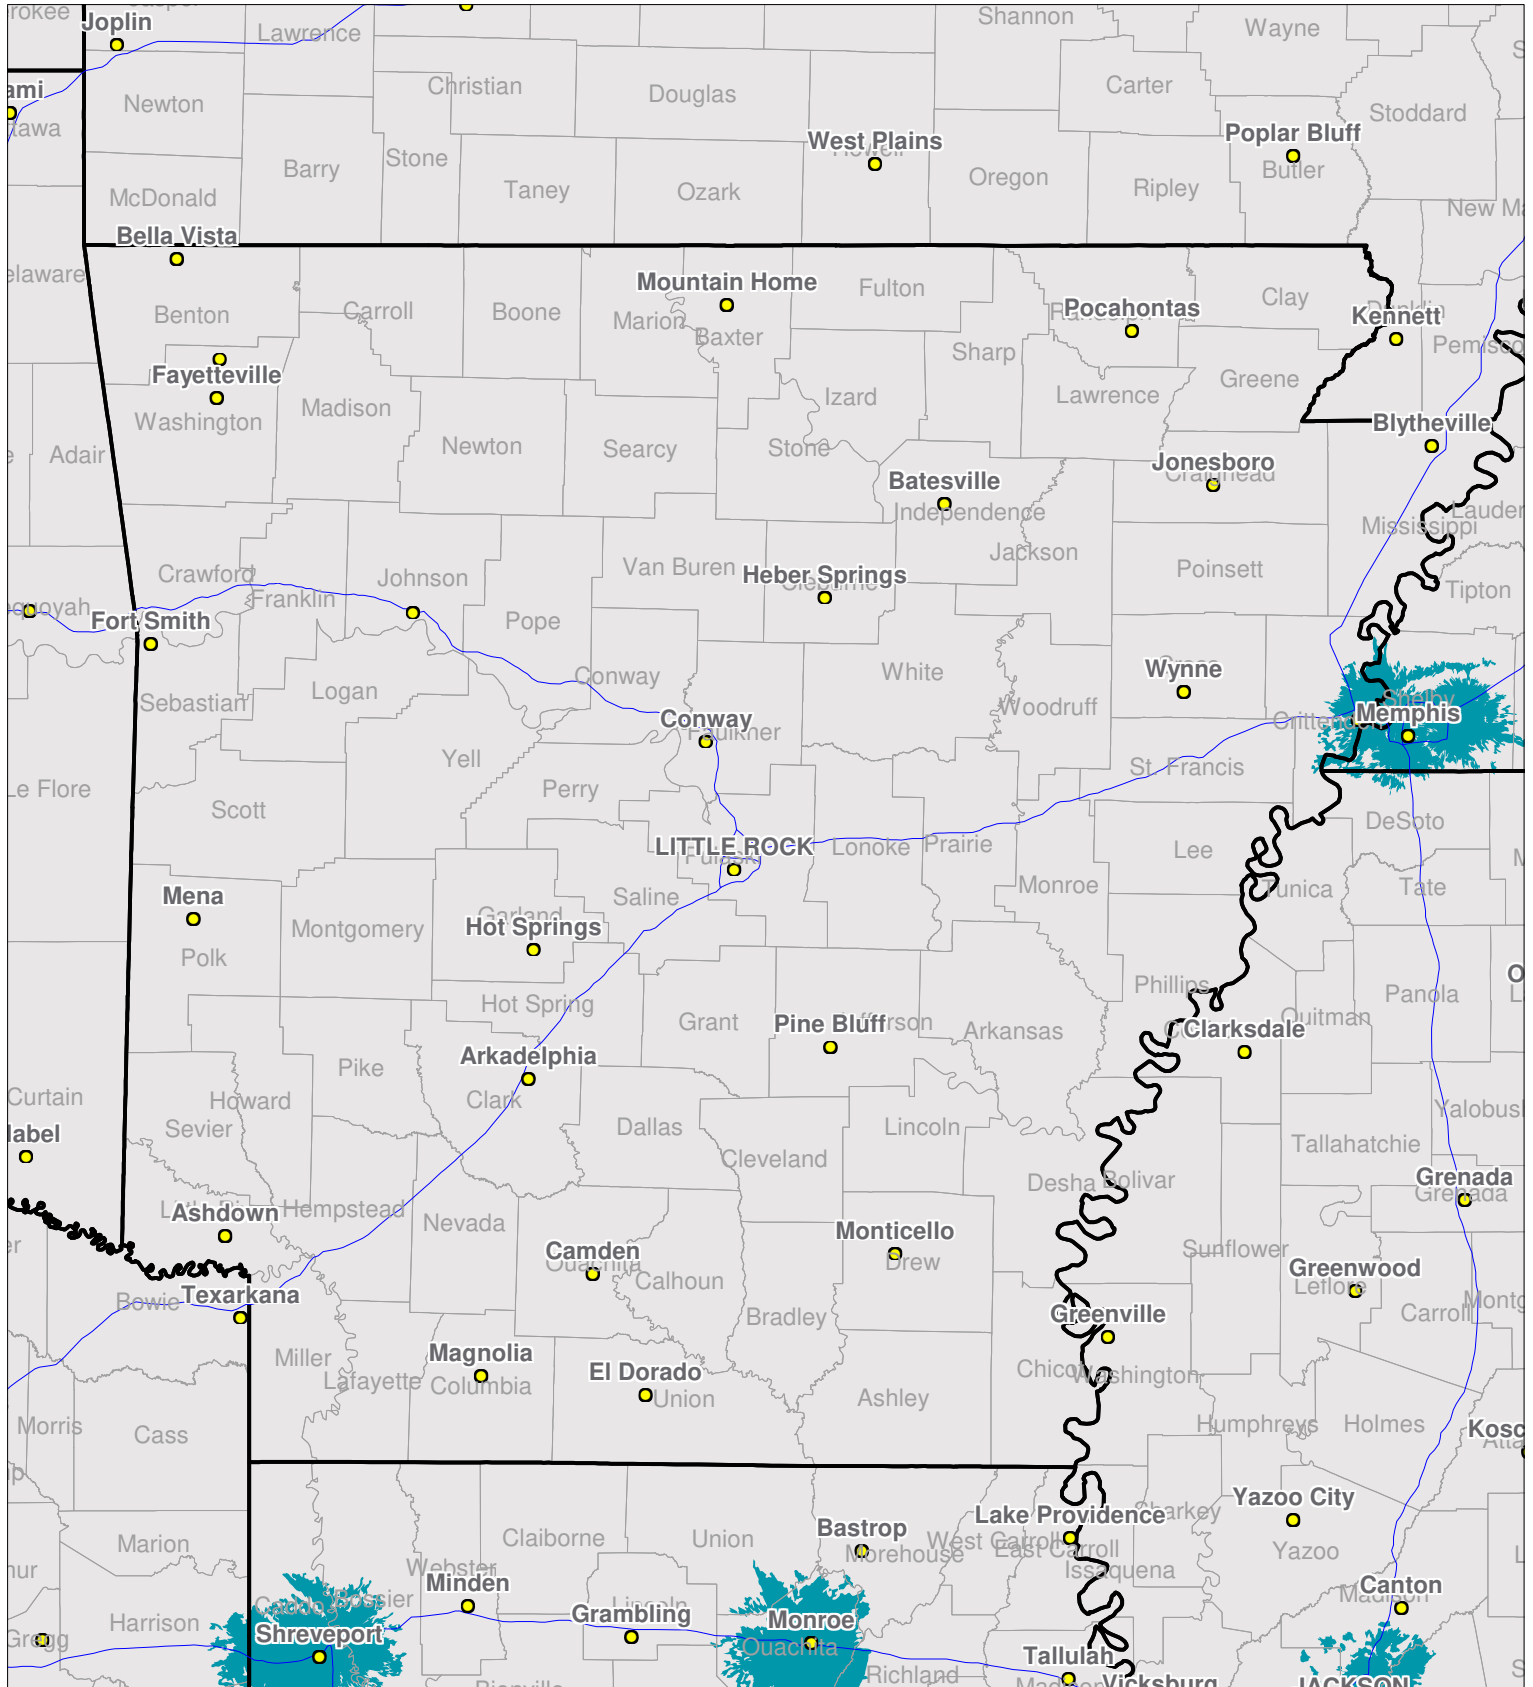

# Arkansas

Nationwide One-Way Coverage (929.6625 MHz)

Because of the nature of radio transmission, strength of paging signal will vary depending upon your location. Maps may not be to scale.

© Spok