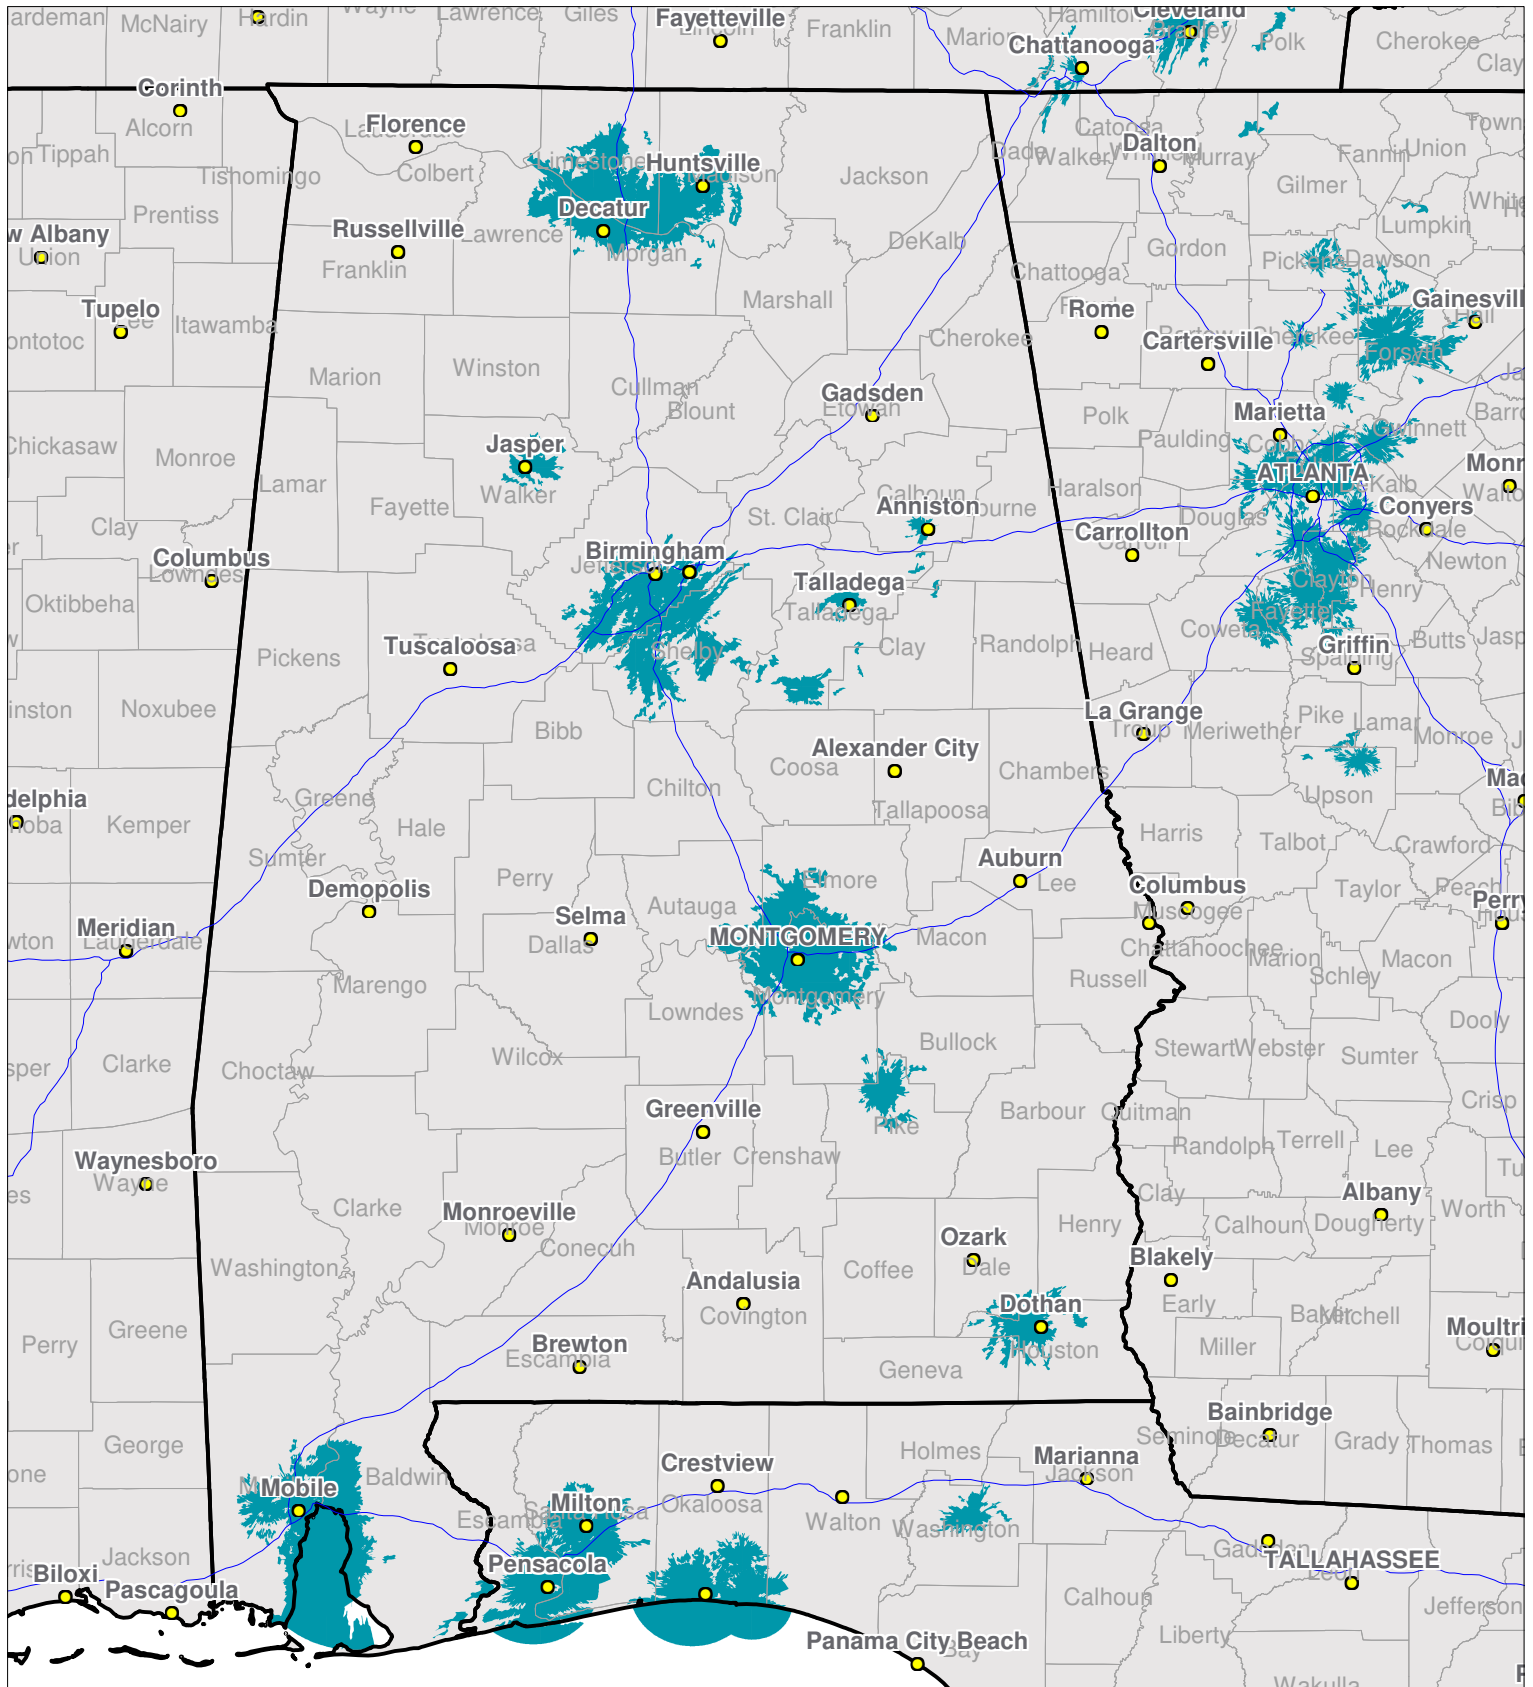

# Alabama

Nationwide One-Way Coverage (929.6625 MHz)

Because of the nature of radio transmission, strength of paging signal will vary depending upon your location. Maps may not be to scale.