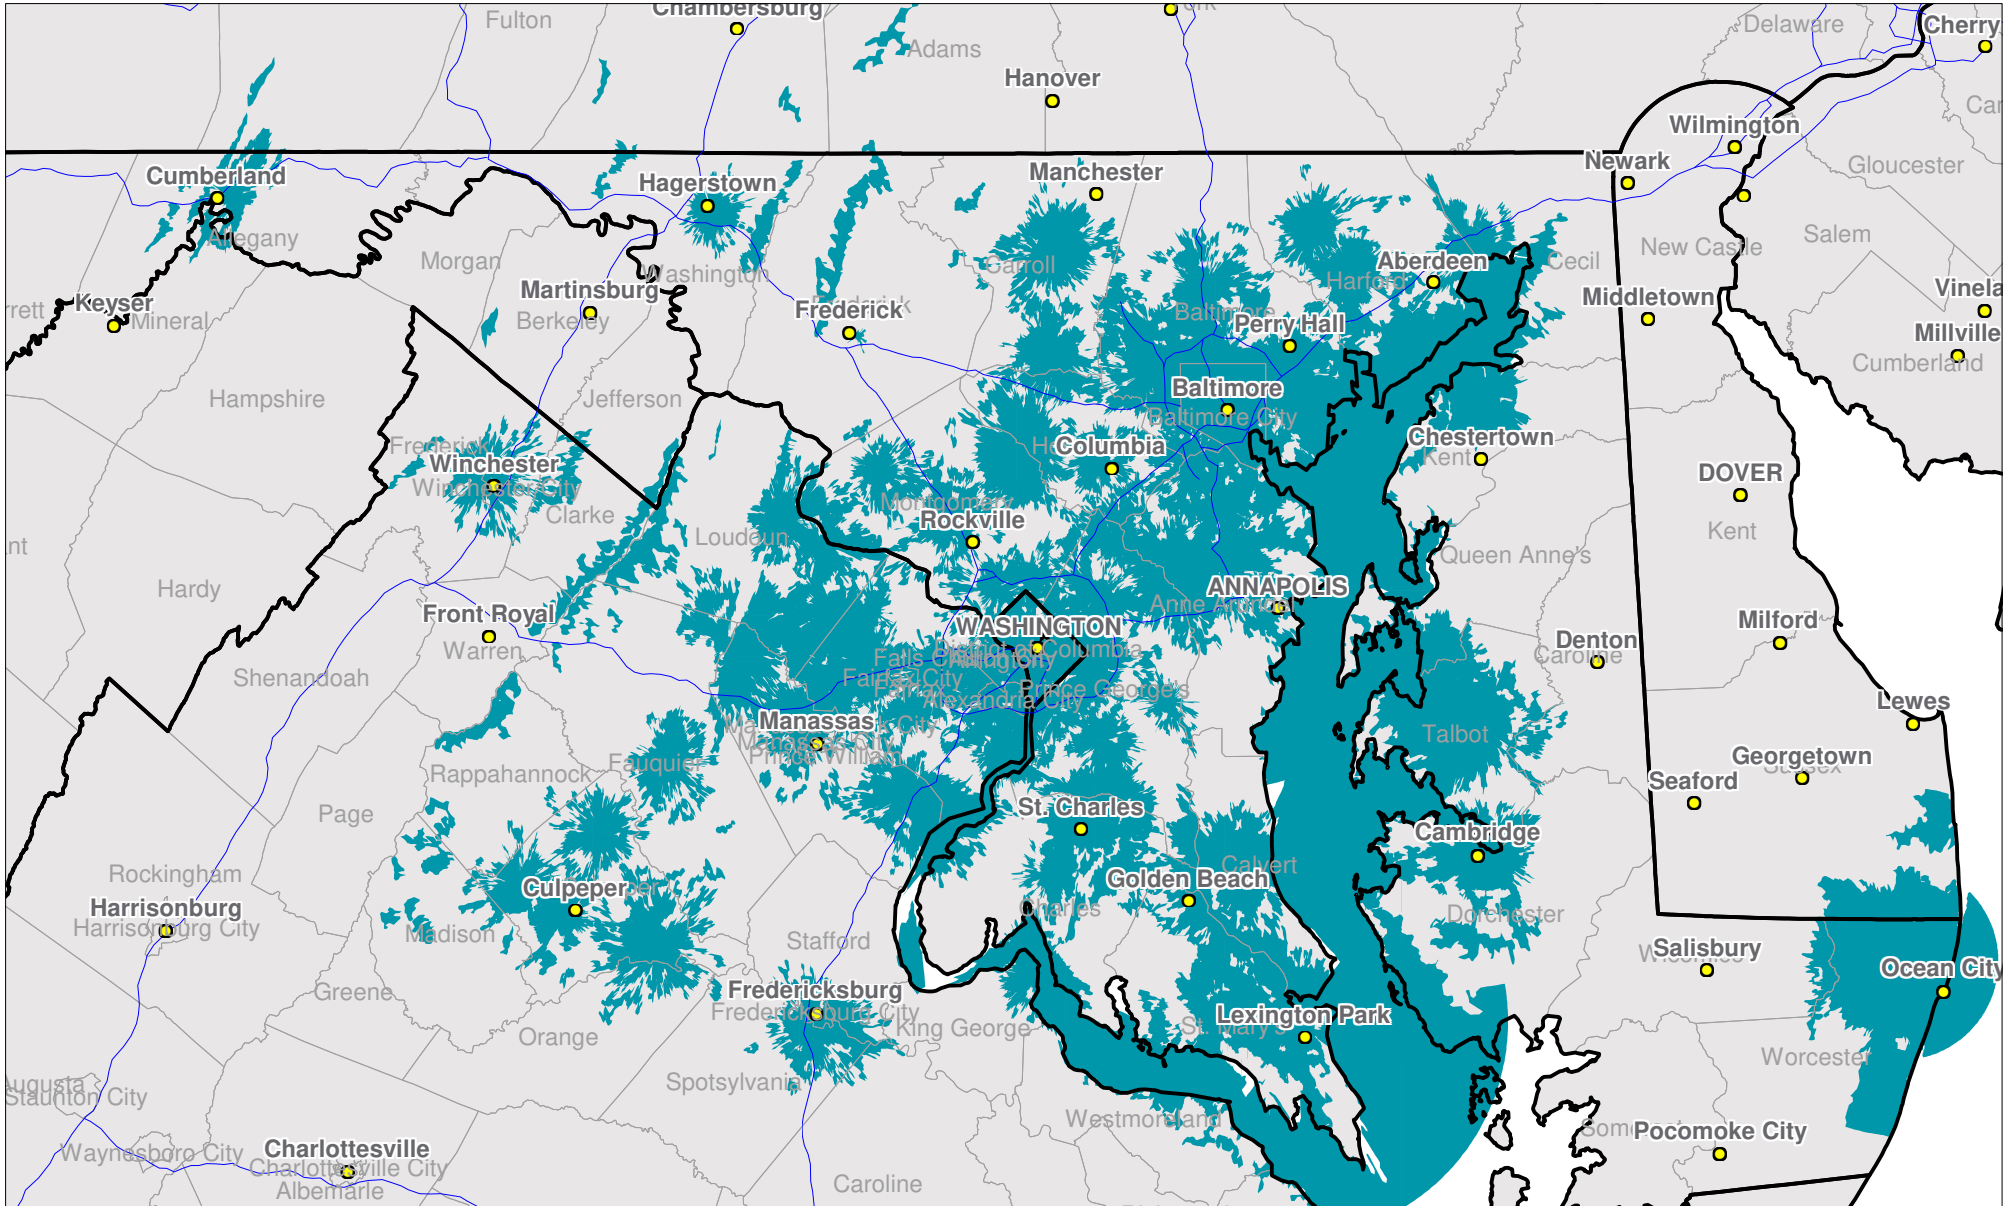

Washington D.C.

Local One-Way Coverage (929.6125 MHz)

Because of the nature of radio transmission, strength of paging signal will vary depending upon your location. Maps may not be to scale.