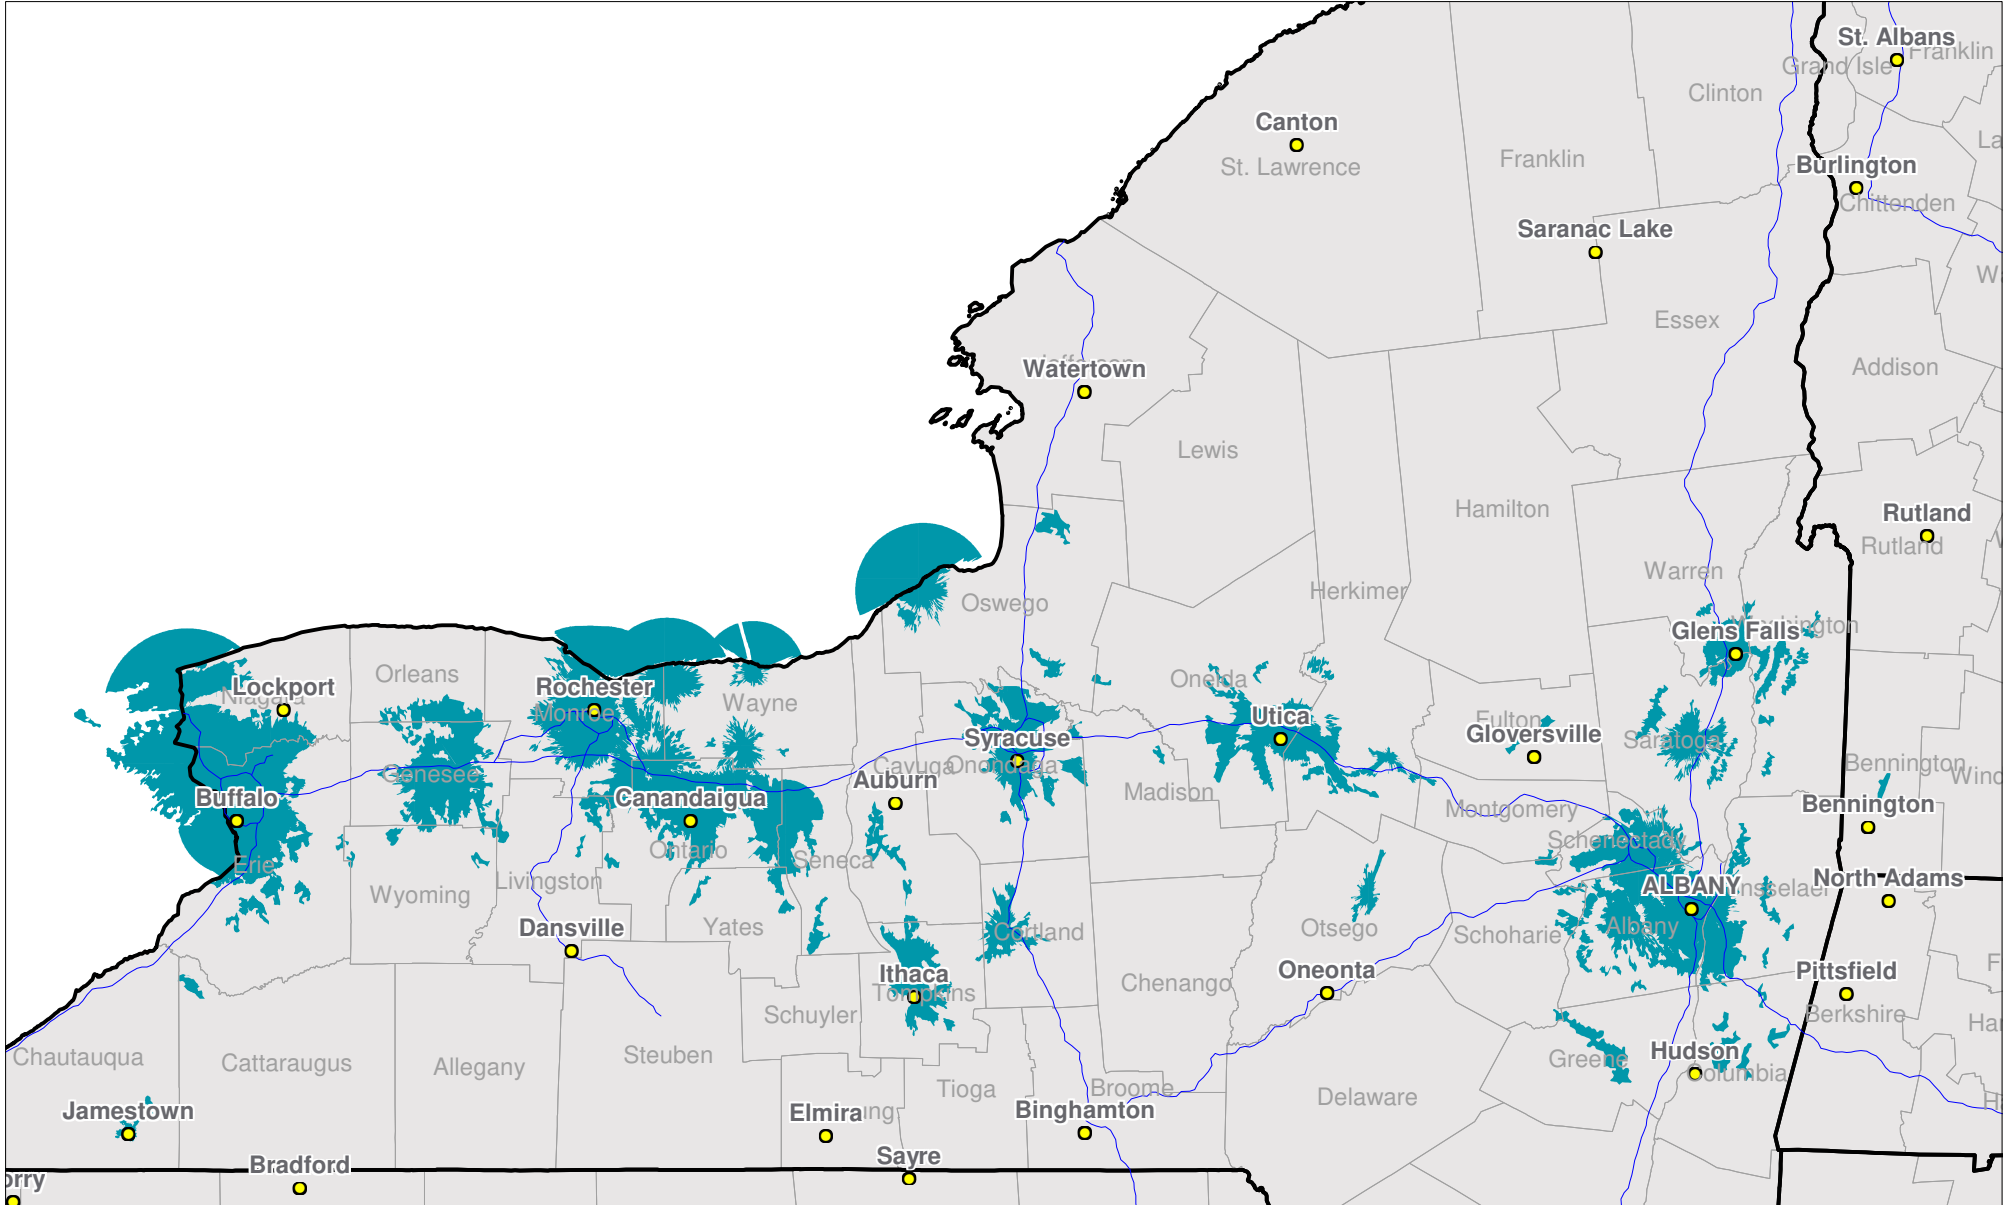

Upstate / Western New York

Local One-Way Coverage (929.6125 MHz)

Because of the nature of radio transmission, strength of paging signal will vary depending upon your location. Maps may not be to scale.

© Spok