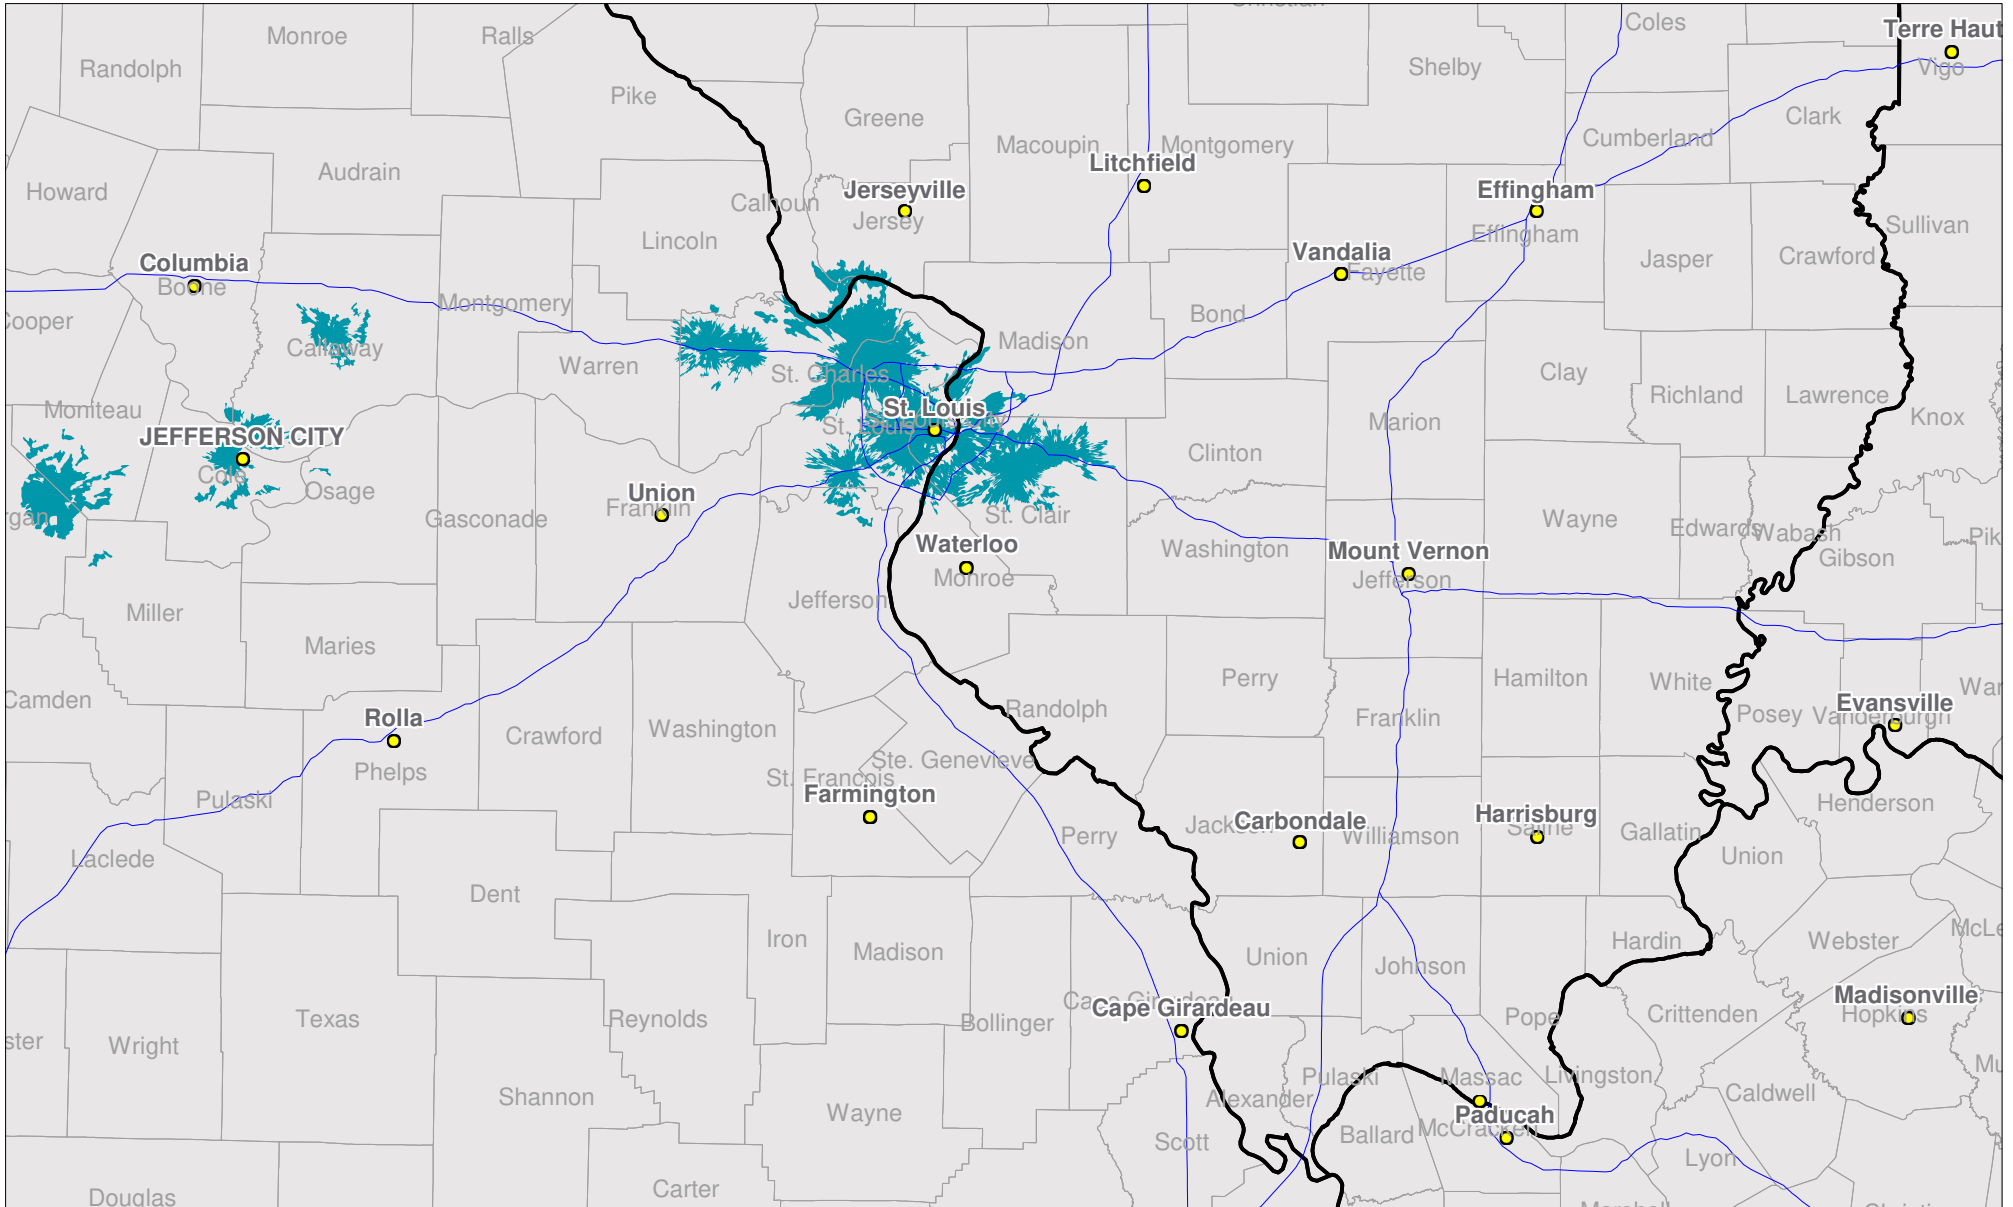

# Missouri

Local One-Way Coverage (929.6125)

Because of the nature of radio transmission, strength of paging signal will vary depending upon your location. Maps may not be to scale.

© Spok