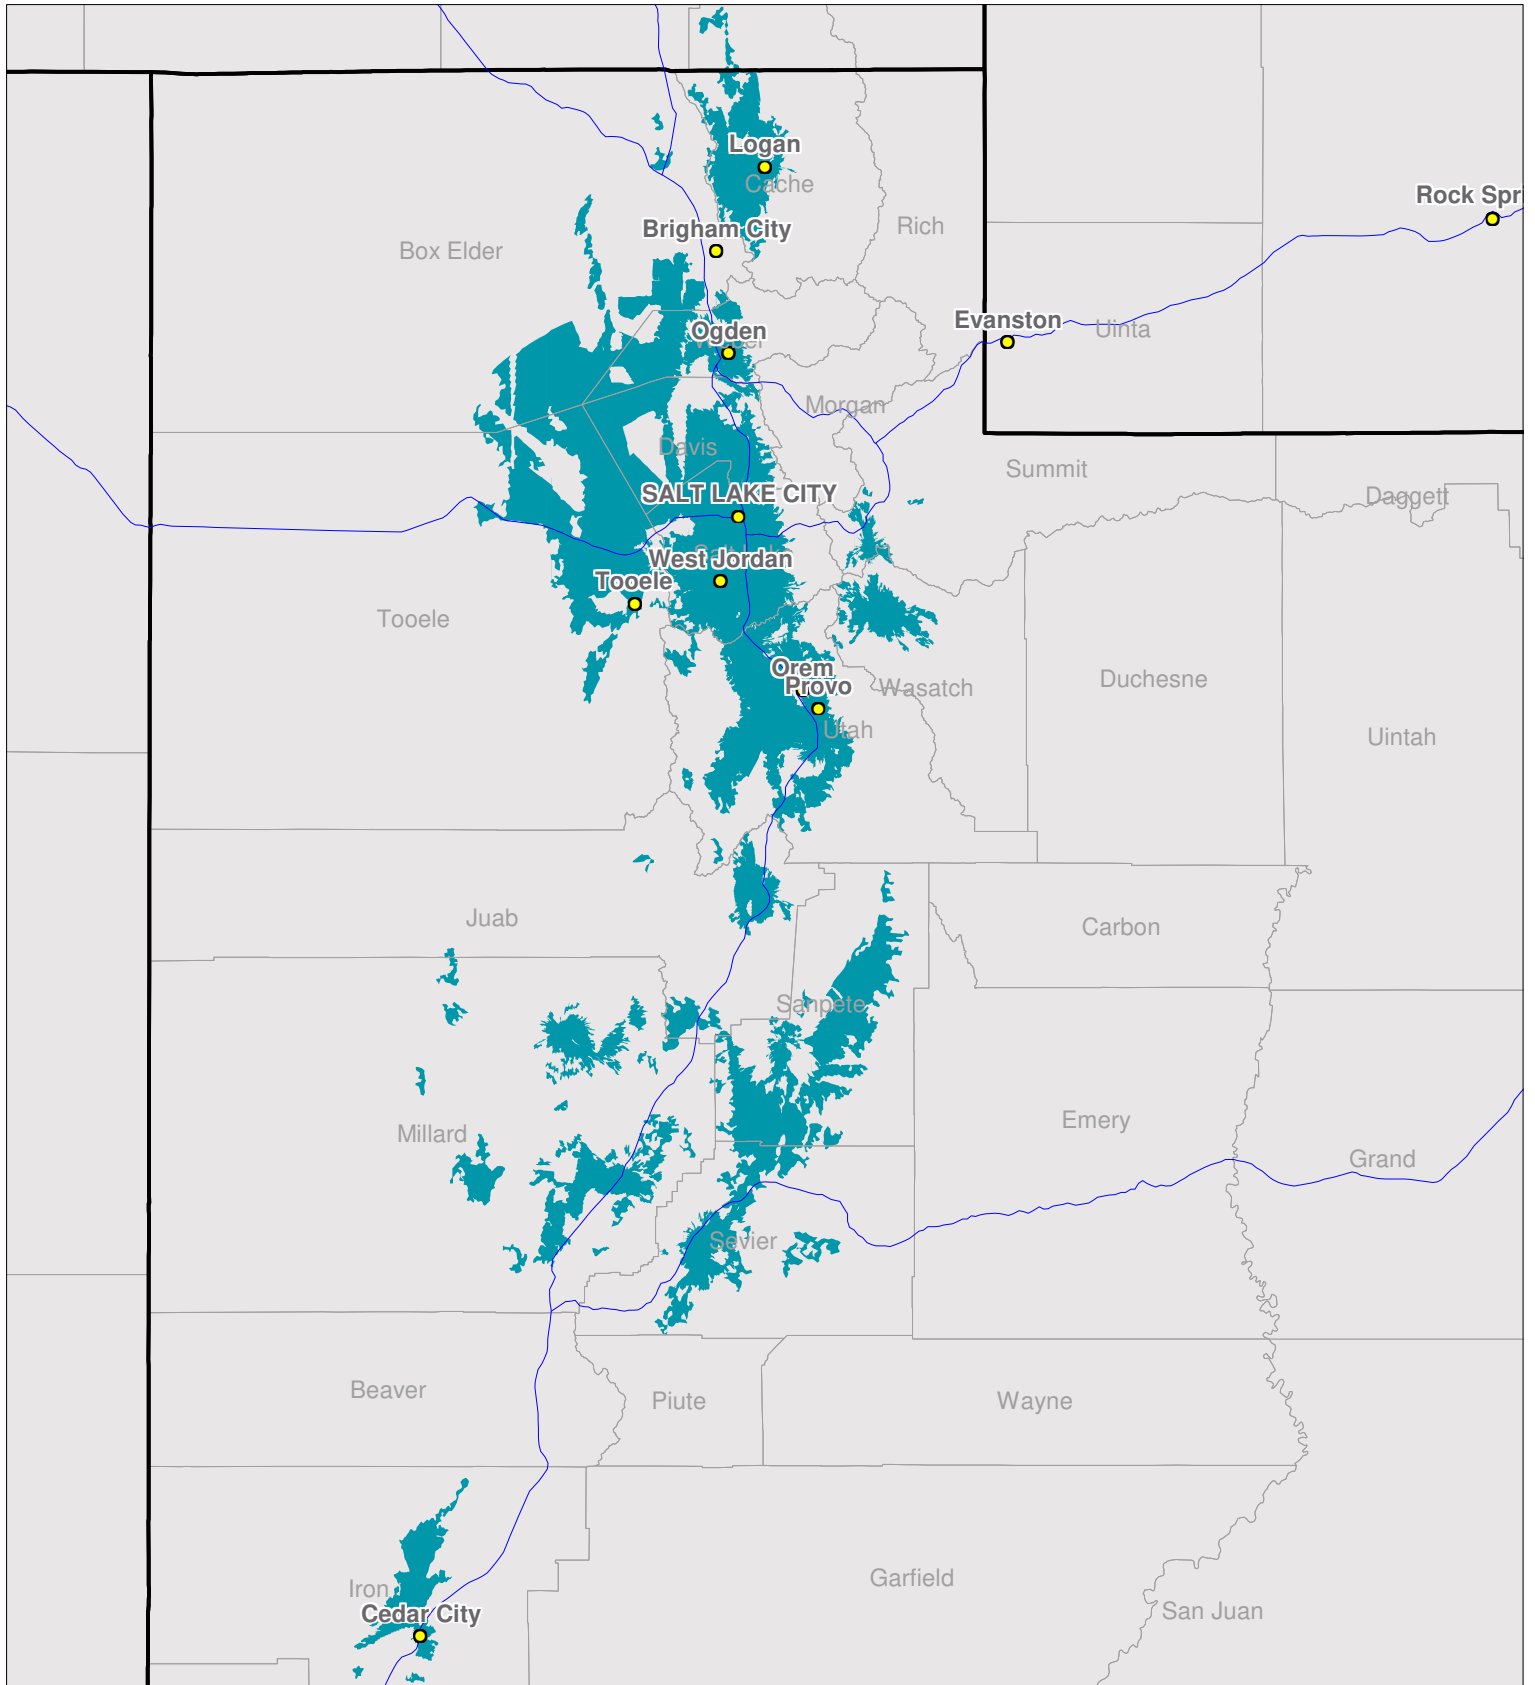

Utah

Local One-Way Coverage (929.6125 MHz)

Because of the nature of radio transmission, strength of paging signal will vary depending upon your location. Maps may not be to scale.

© Spok