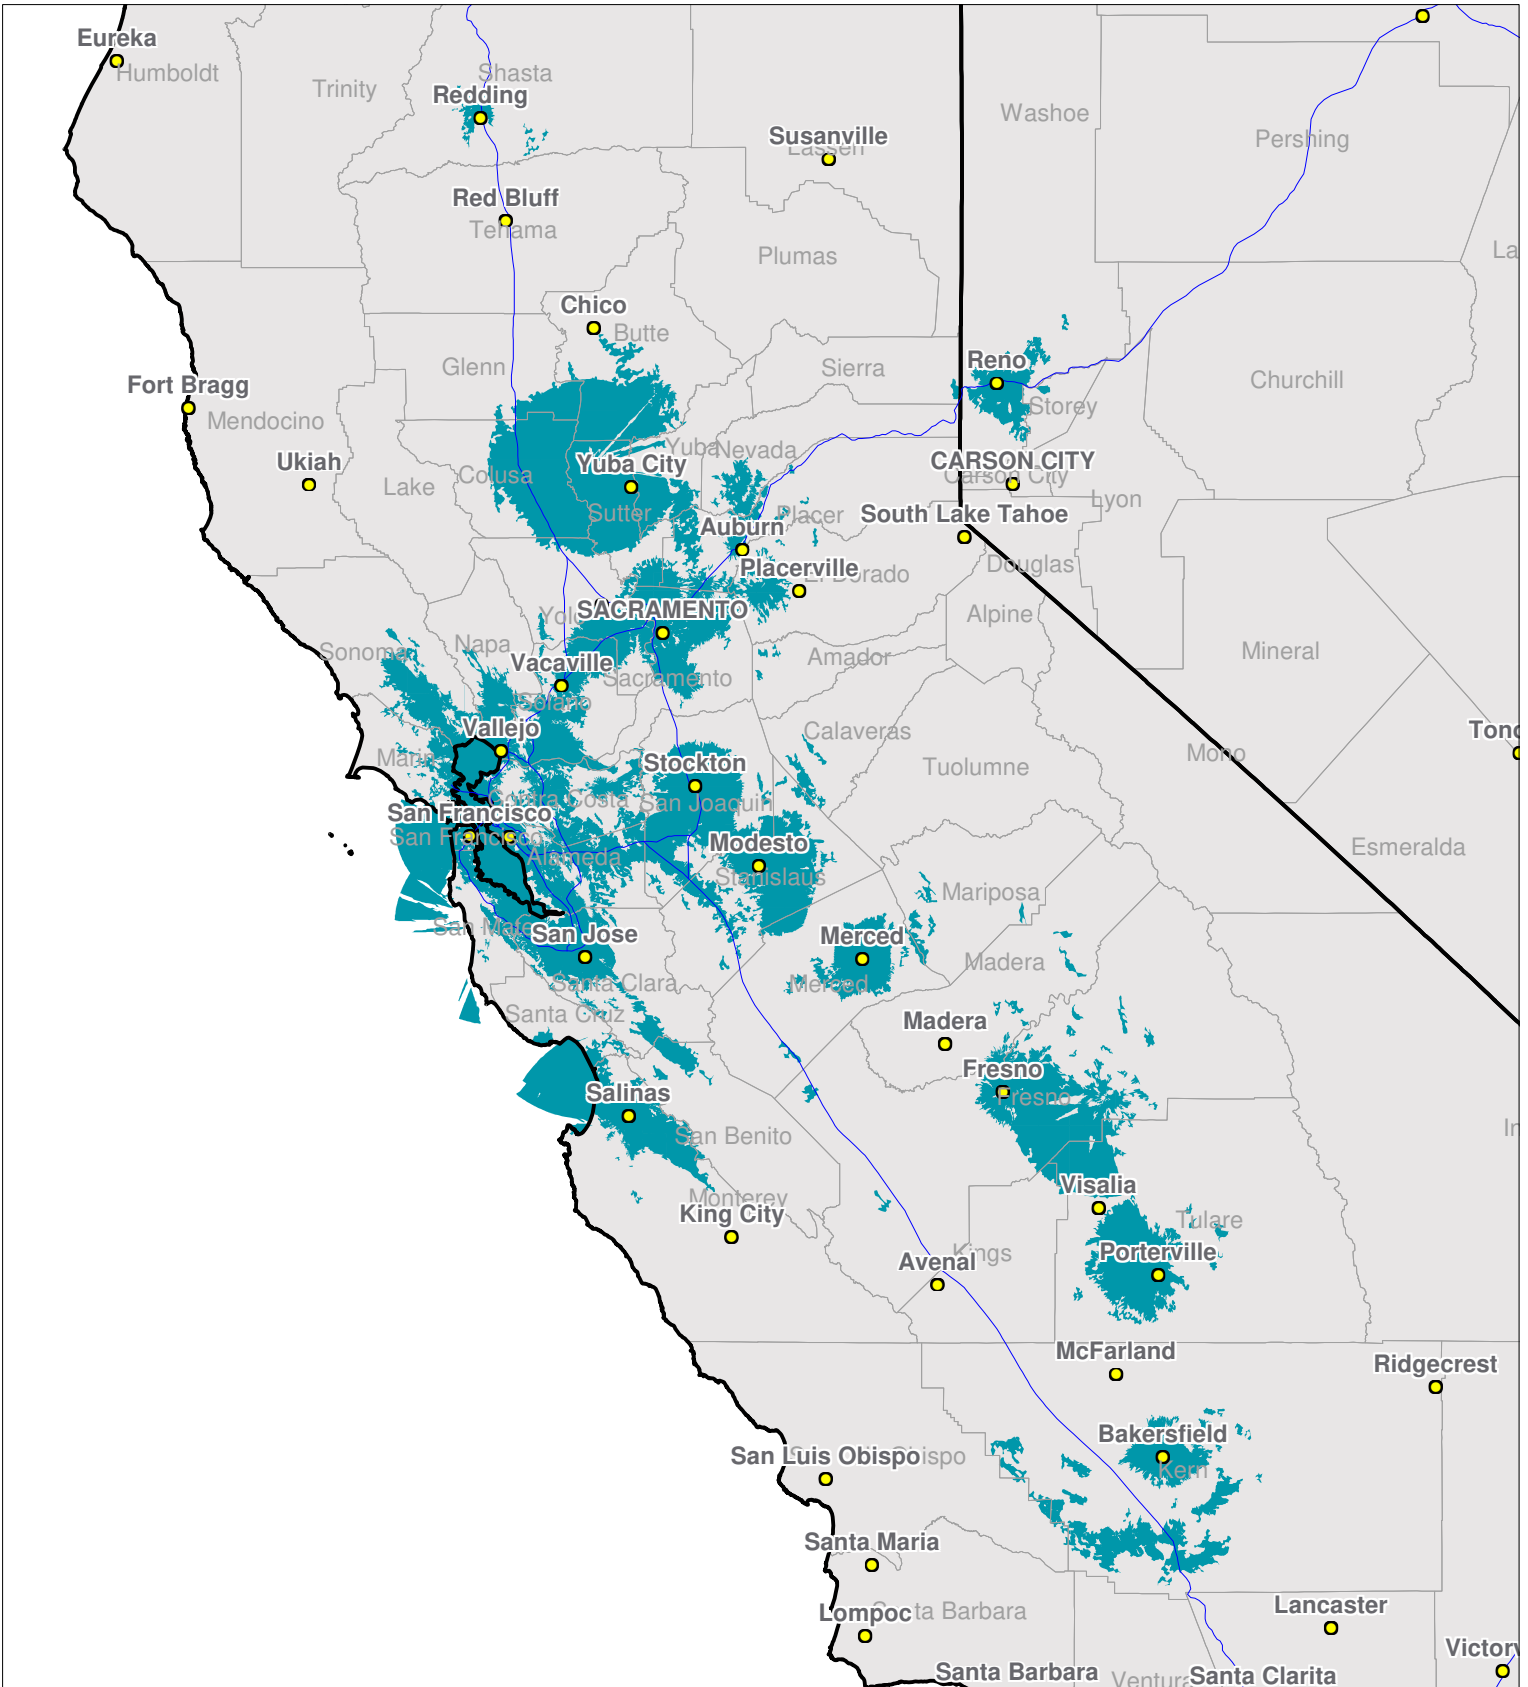

Northern California

Local One-Way Coverage (929.6125 MHz)

Because of the nature of radio transmission, strength of paging signal will vary depending upon your location. Maps may not be to scale.