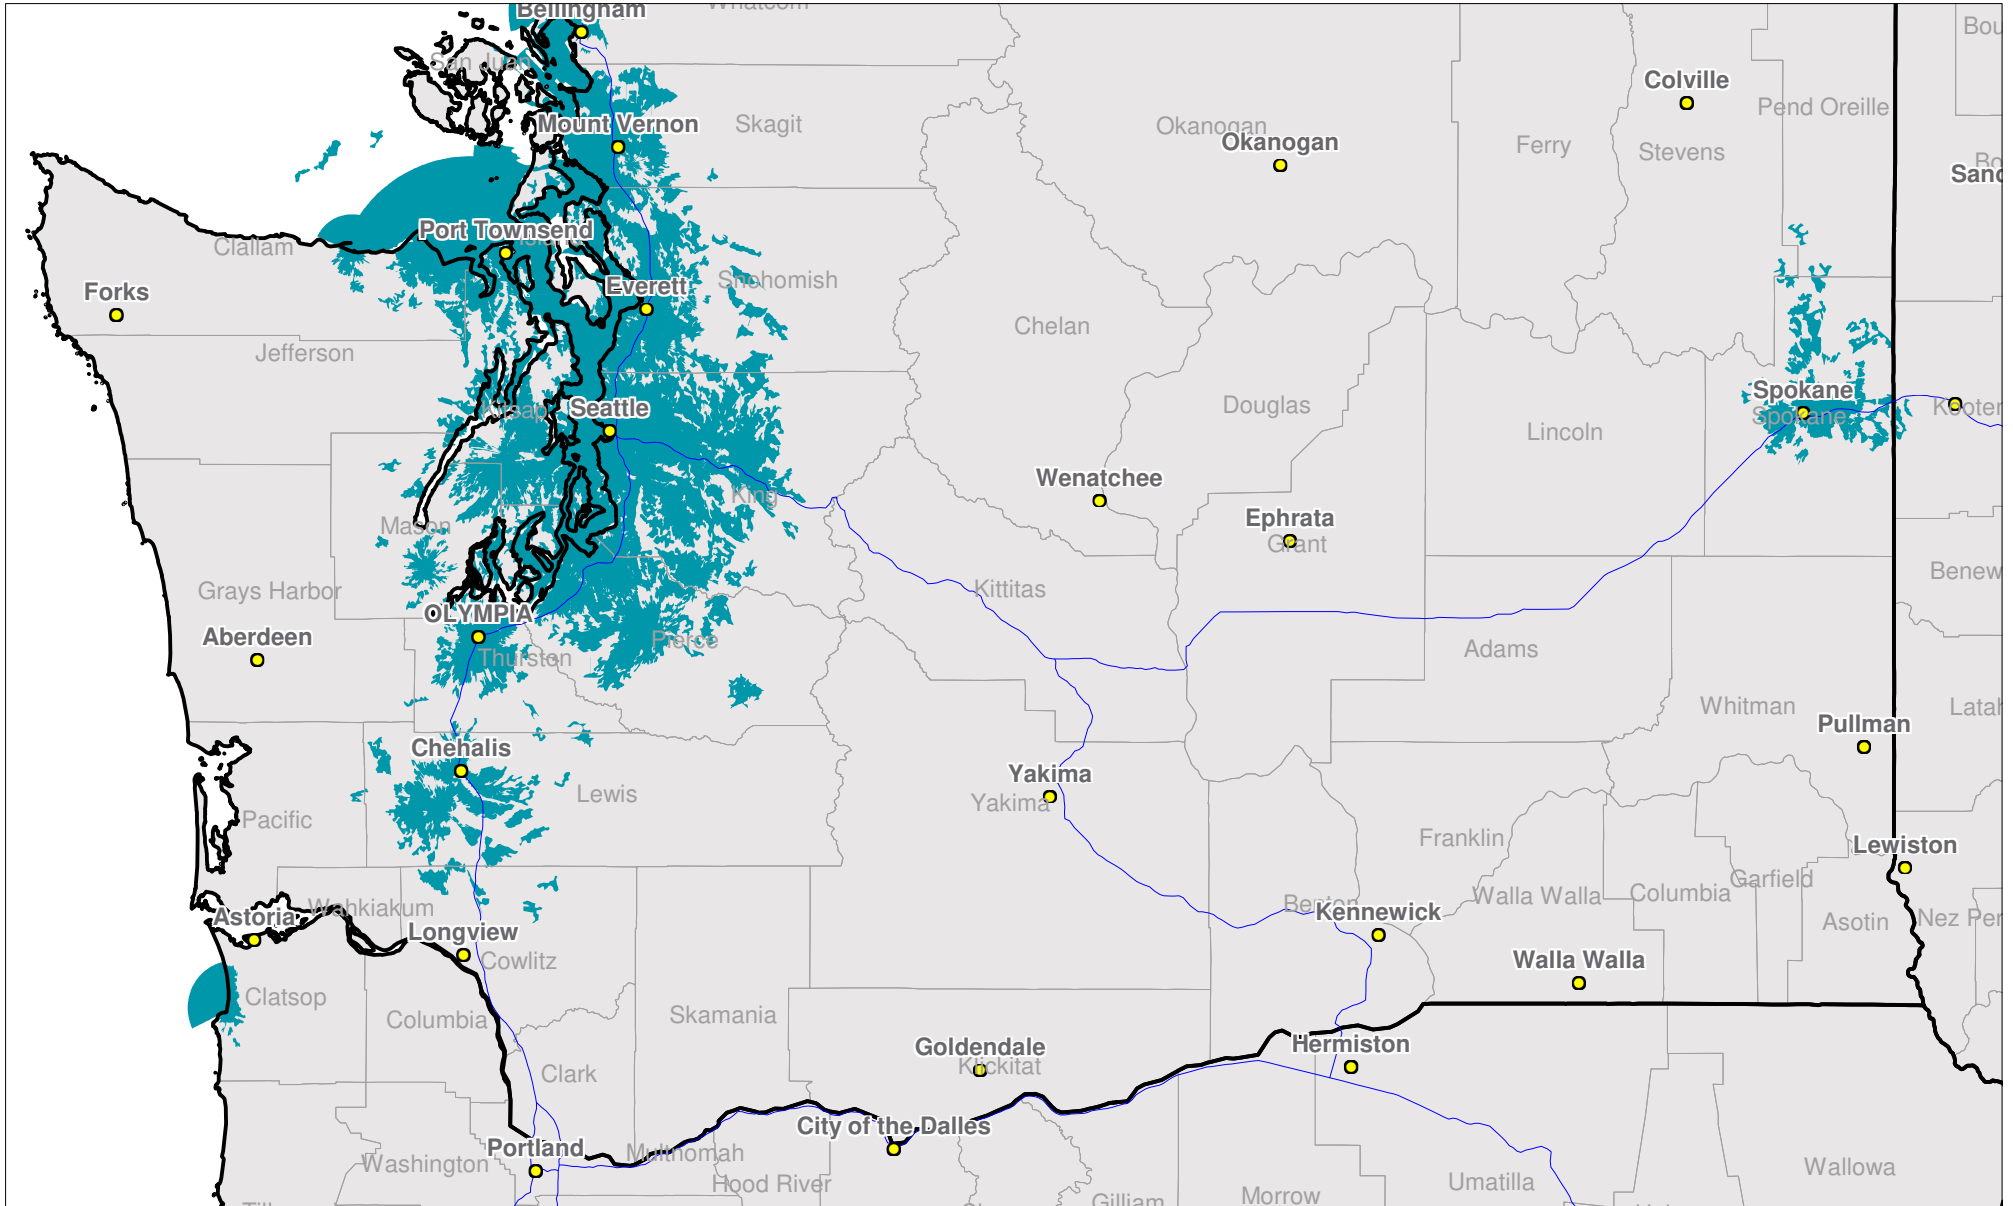

# Washington

Local One-Way Coverage (929.6125 MHz)

Because of the nature of radio transmission, strength of paging signal will vary depending upon your location. Maps may not be to scale.