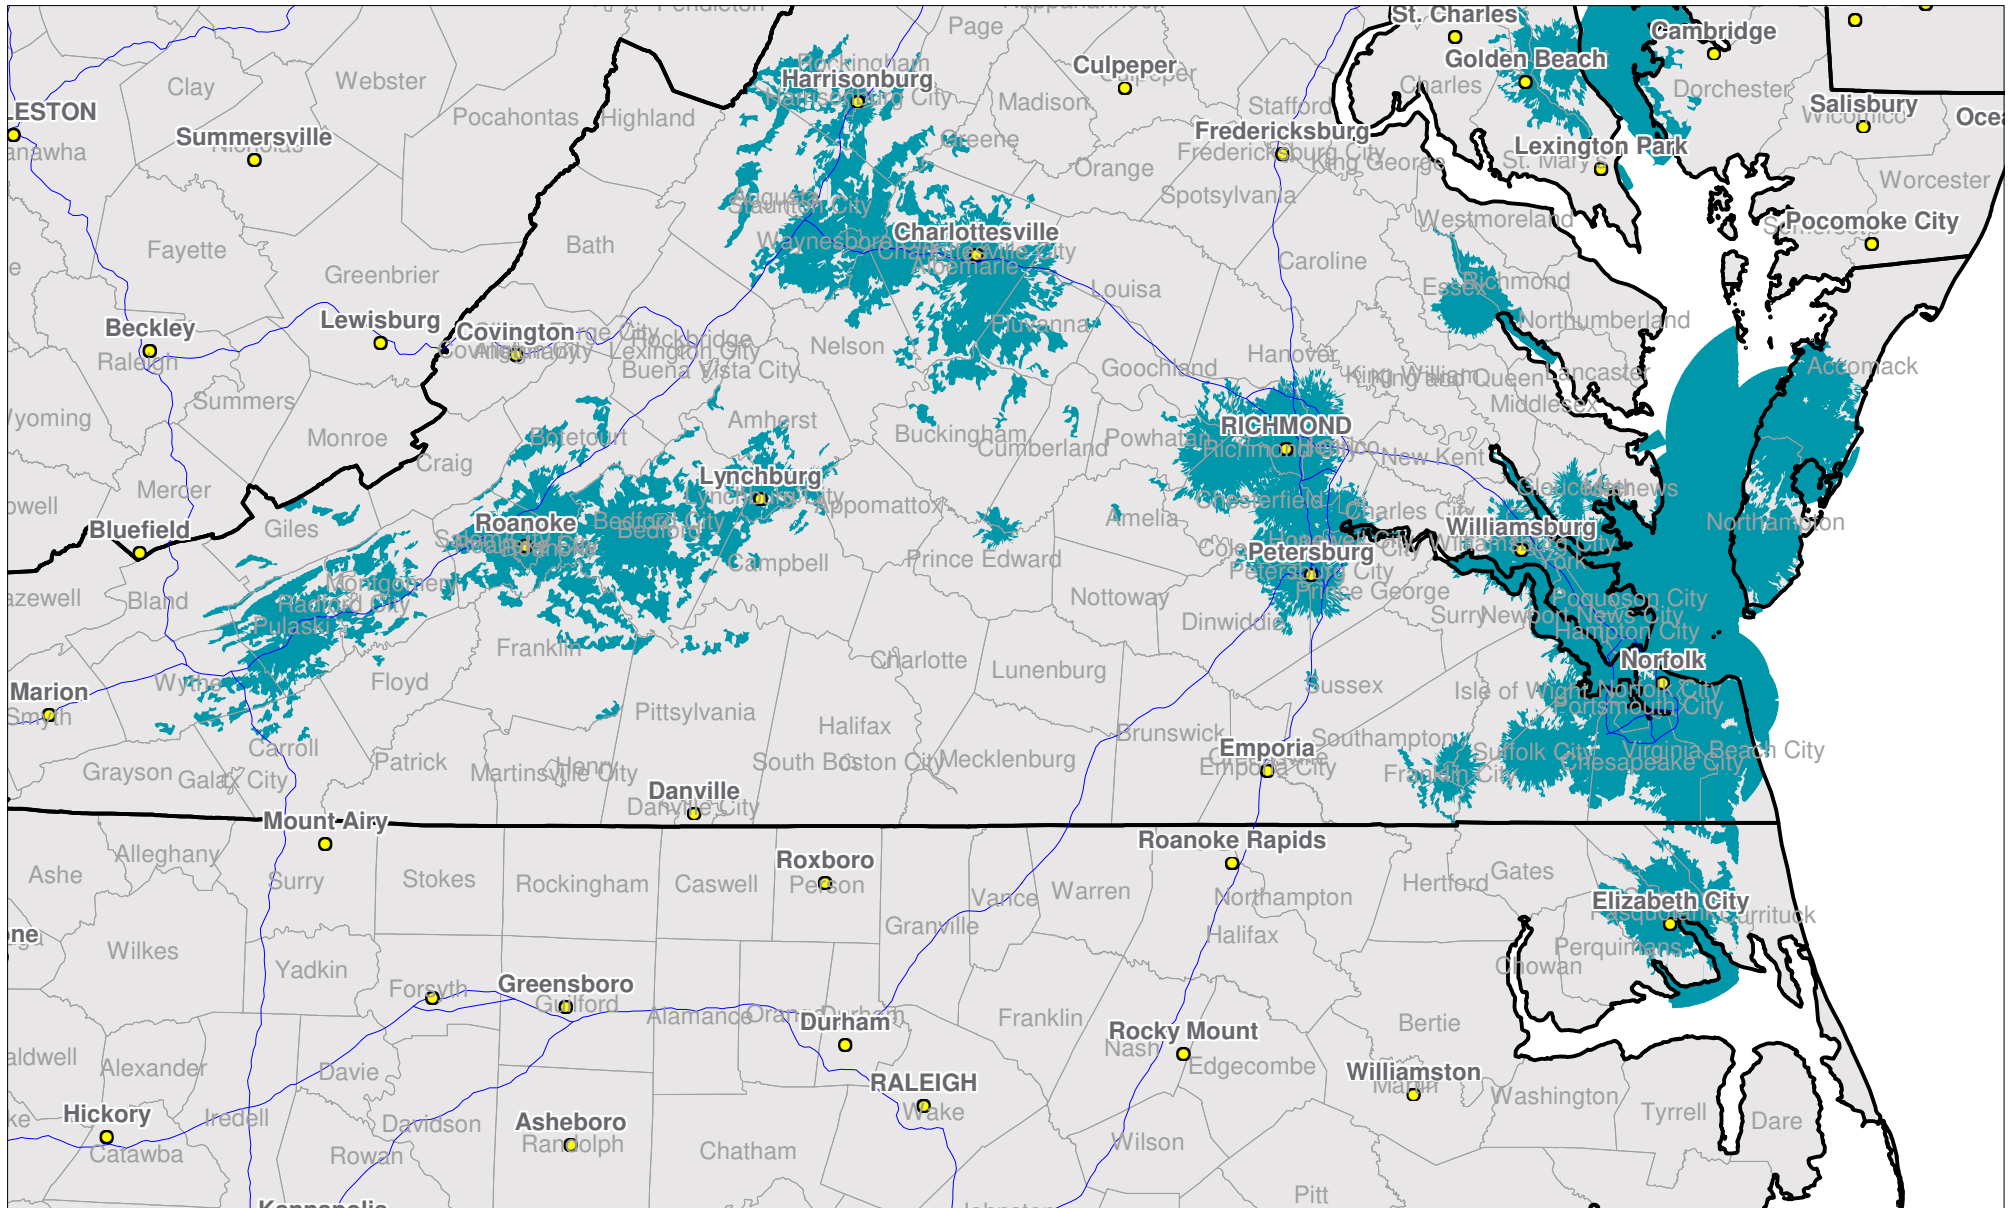

# Virginia

Local One-Way Coverage (929.6125 MHz)

Because of the nature of radio transmission, strength of paging signal will vary depending upon your location. Maps may not be to scale.