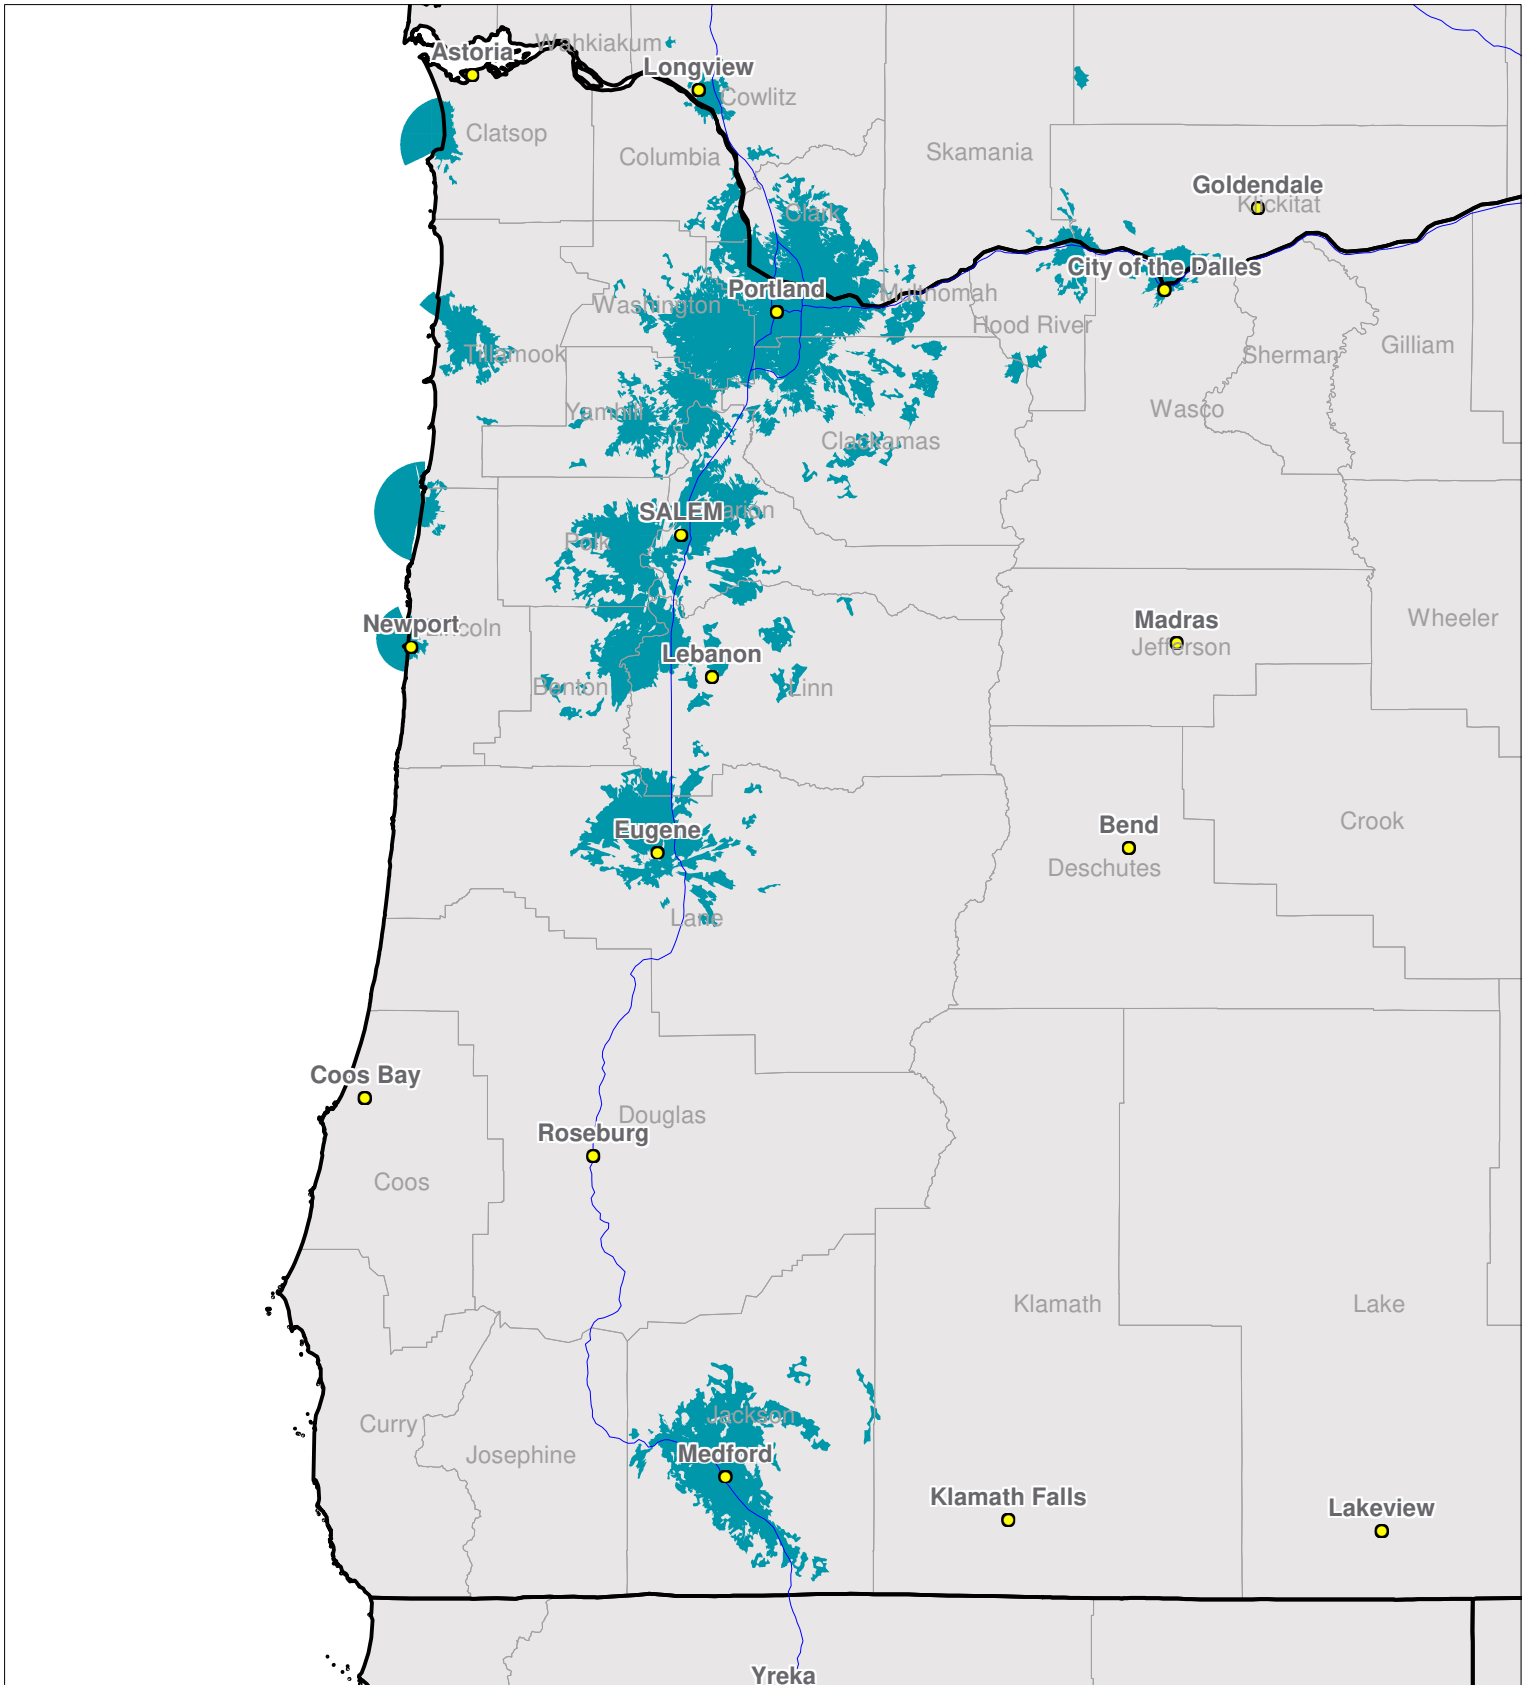

# Oregon

Local One-Way Coverage (929.6125 MHz)

Because of the nature of radio transmission, strength of paging signal will vary depending upon your location. Maps may not be to scale.

© Spok