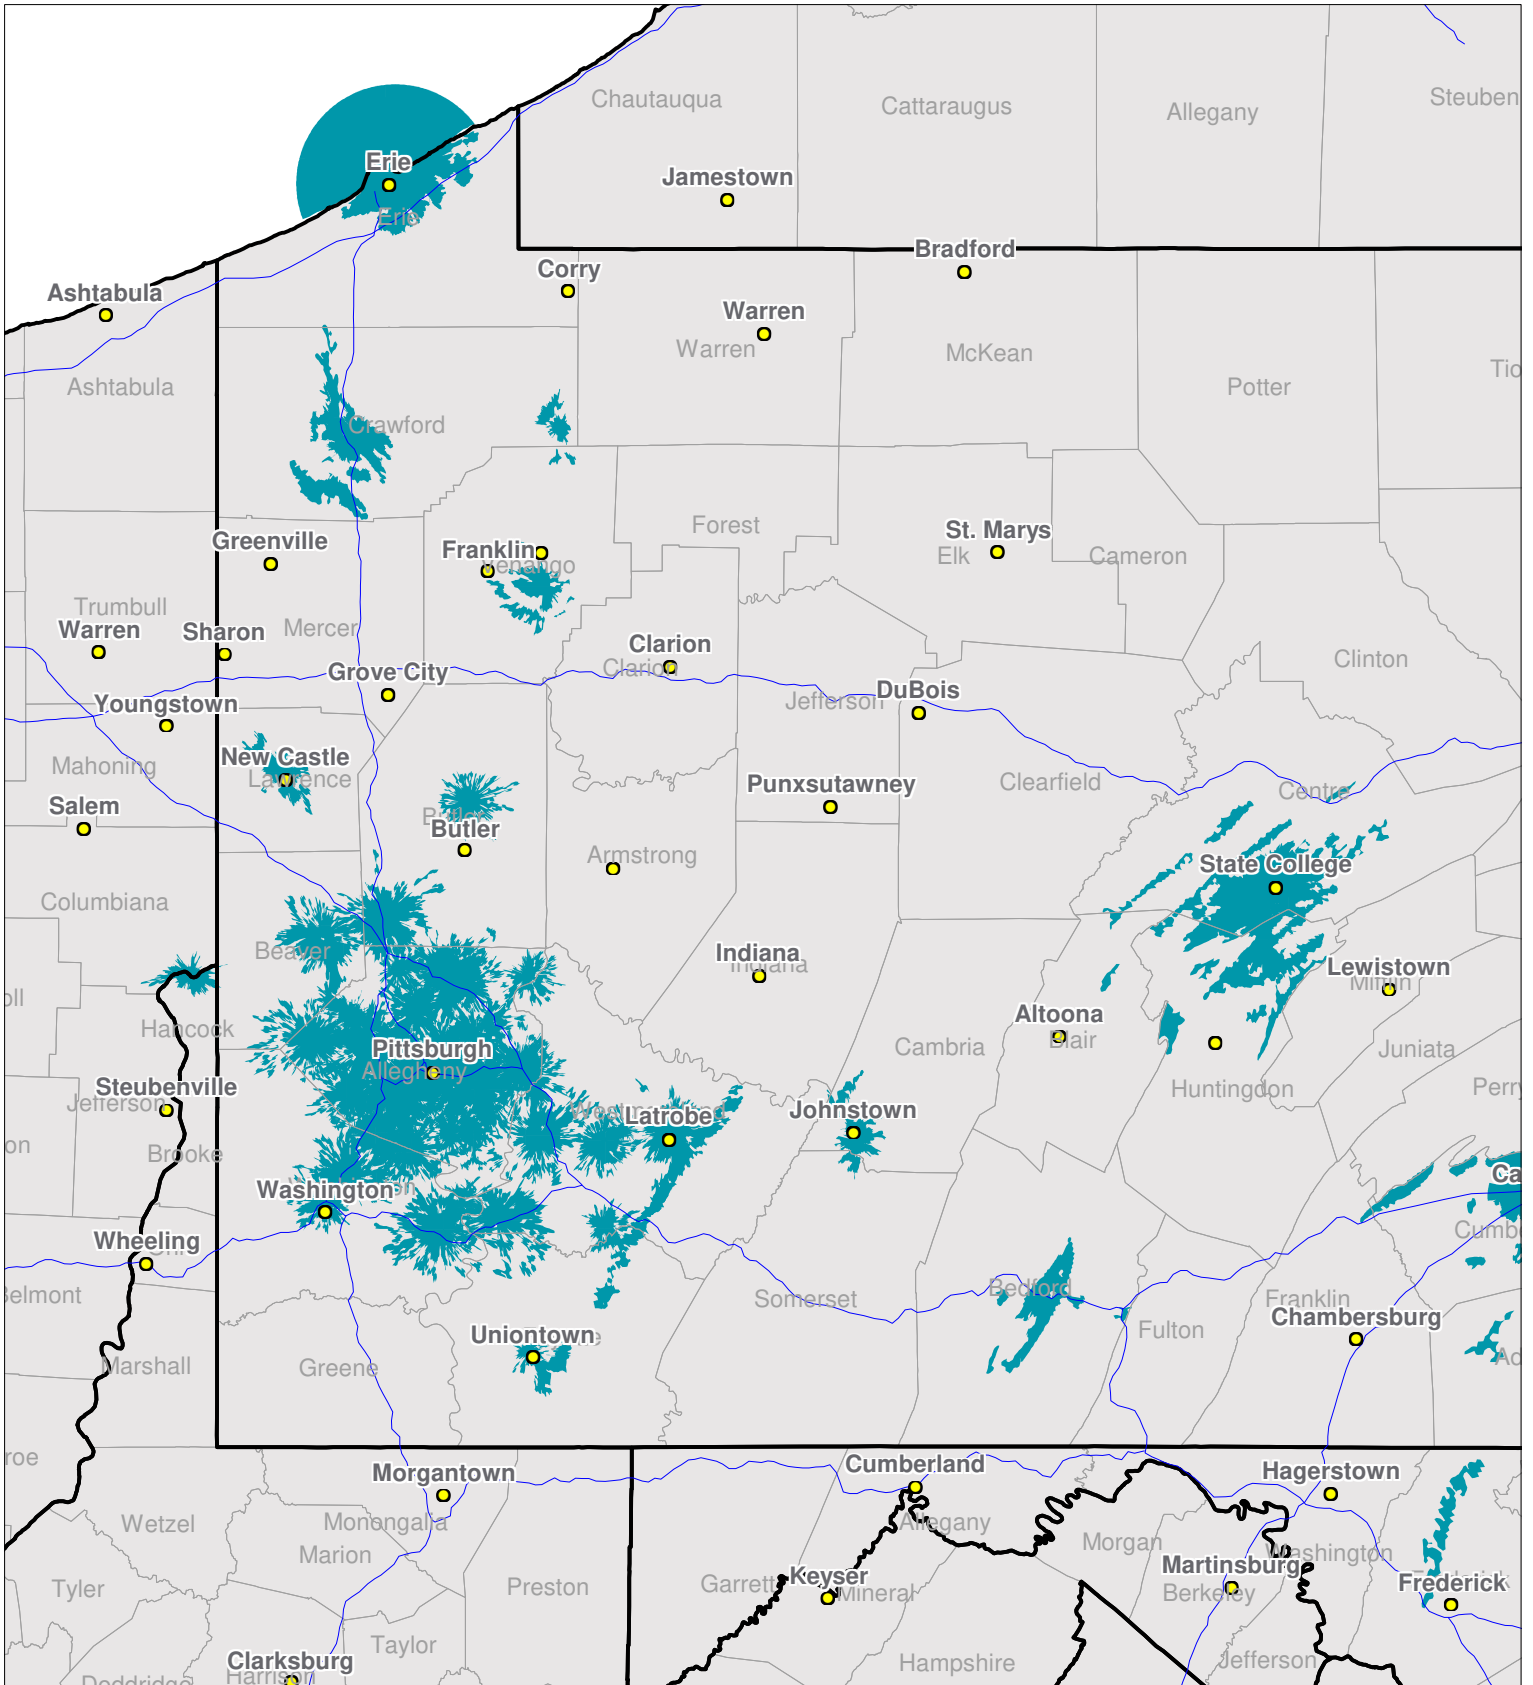

Western Pennsylvania

Local One-Way Coverage (929.6125 MHz)

Because of the nature of radio transmission, strength of paging signal will vary depending upon your location. Maps may not be to scale.

© Spok