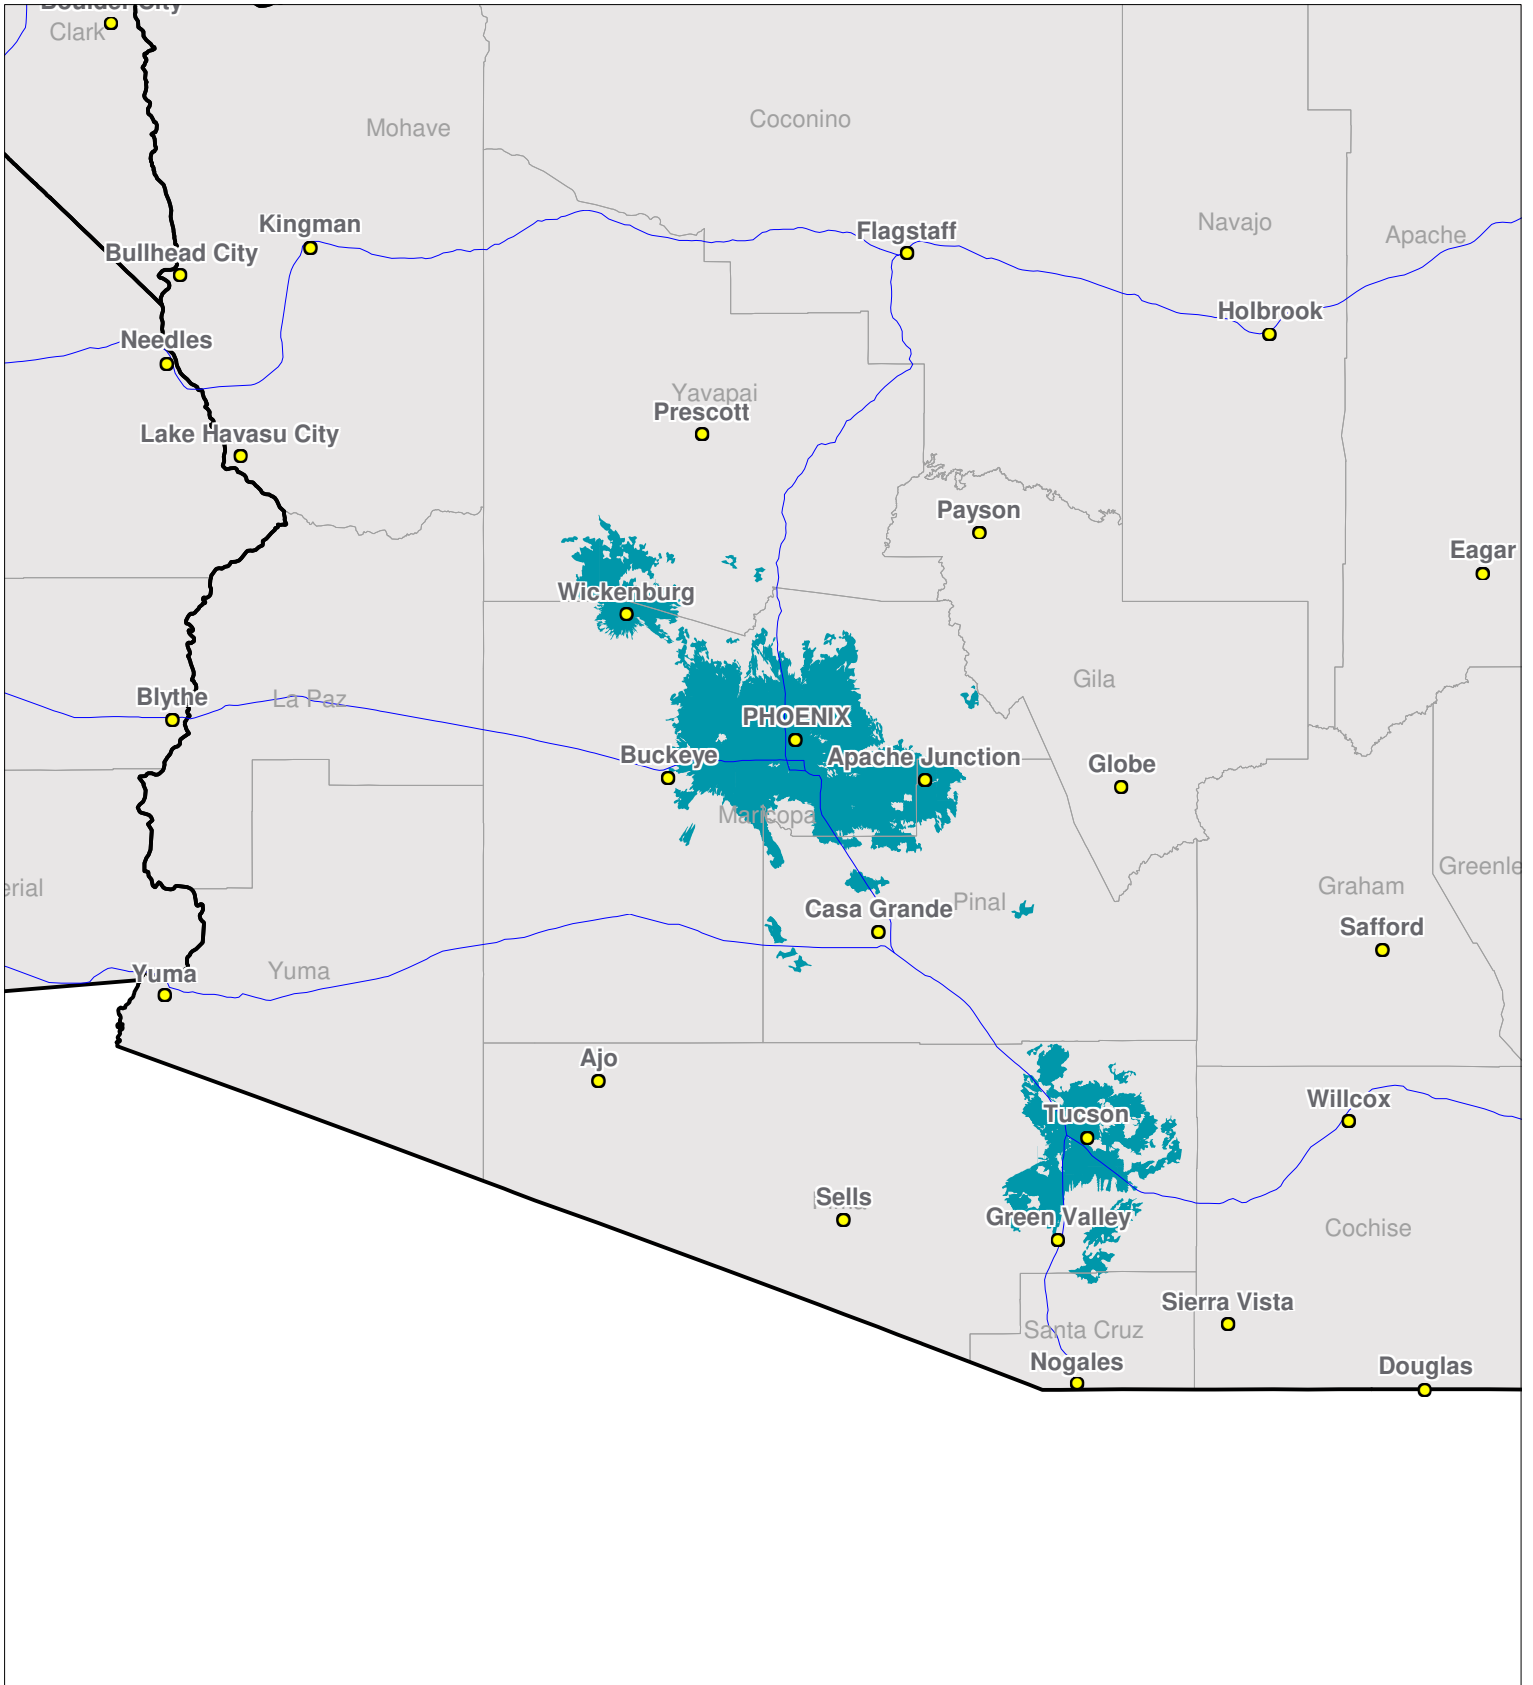

Arizona

Local One-Way Coverage (929.6125 MHz)

Because of the nature of radio transmission, strength of paging signal will vary depending upon your location. Maps may not be to scale.

© Spok