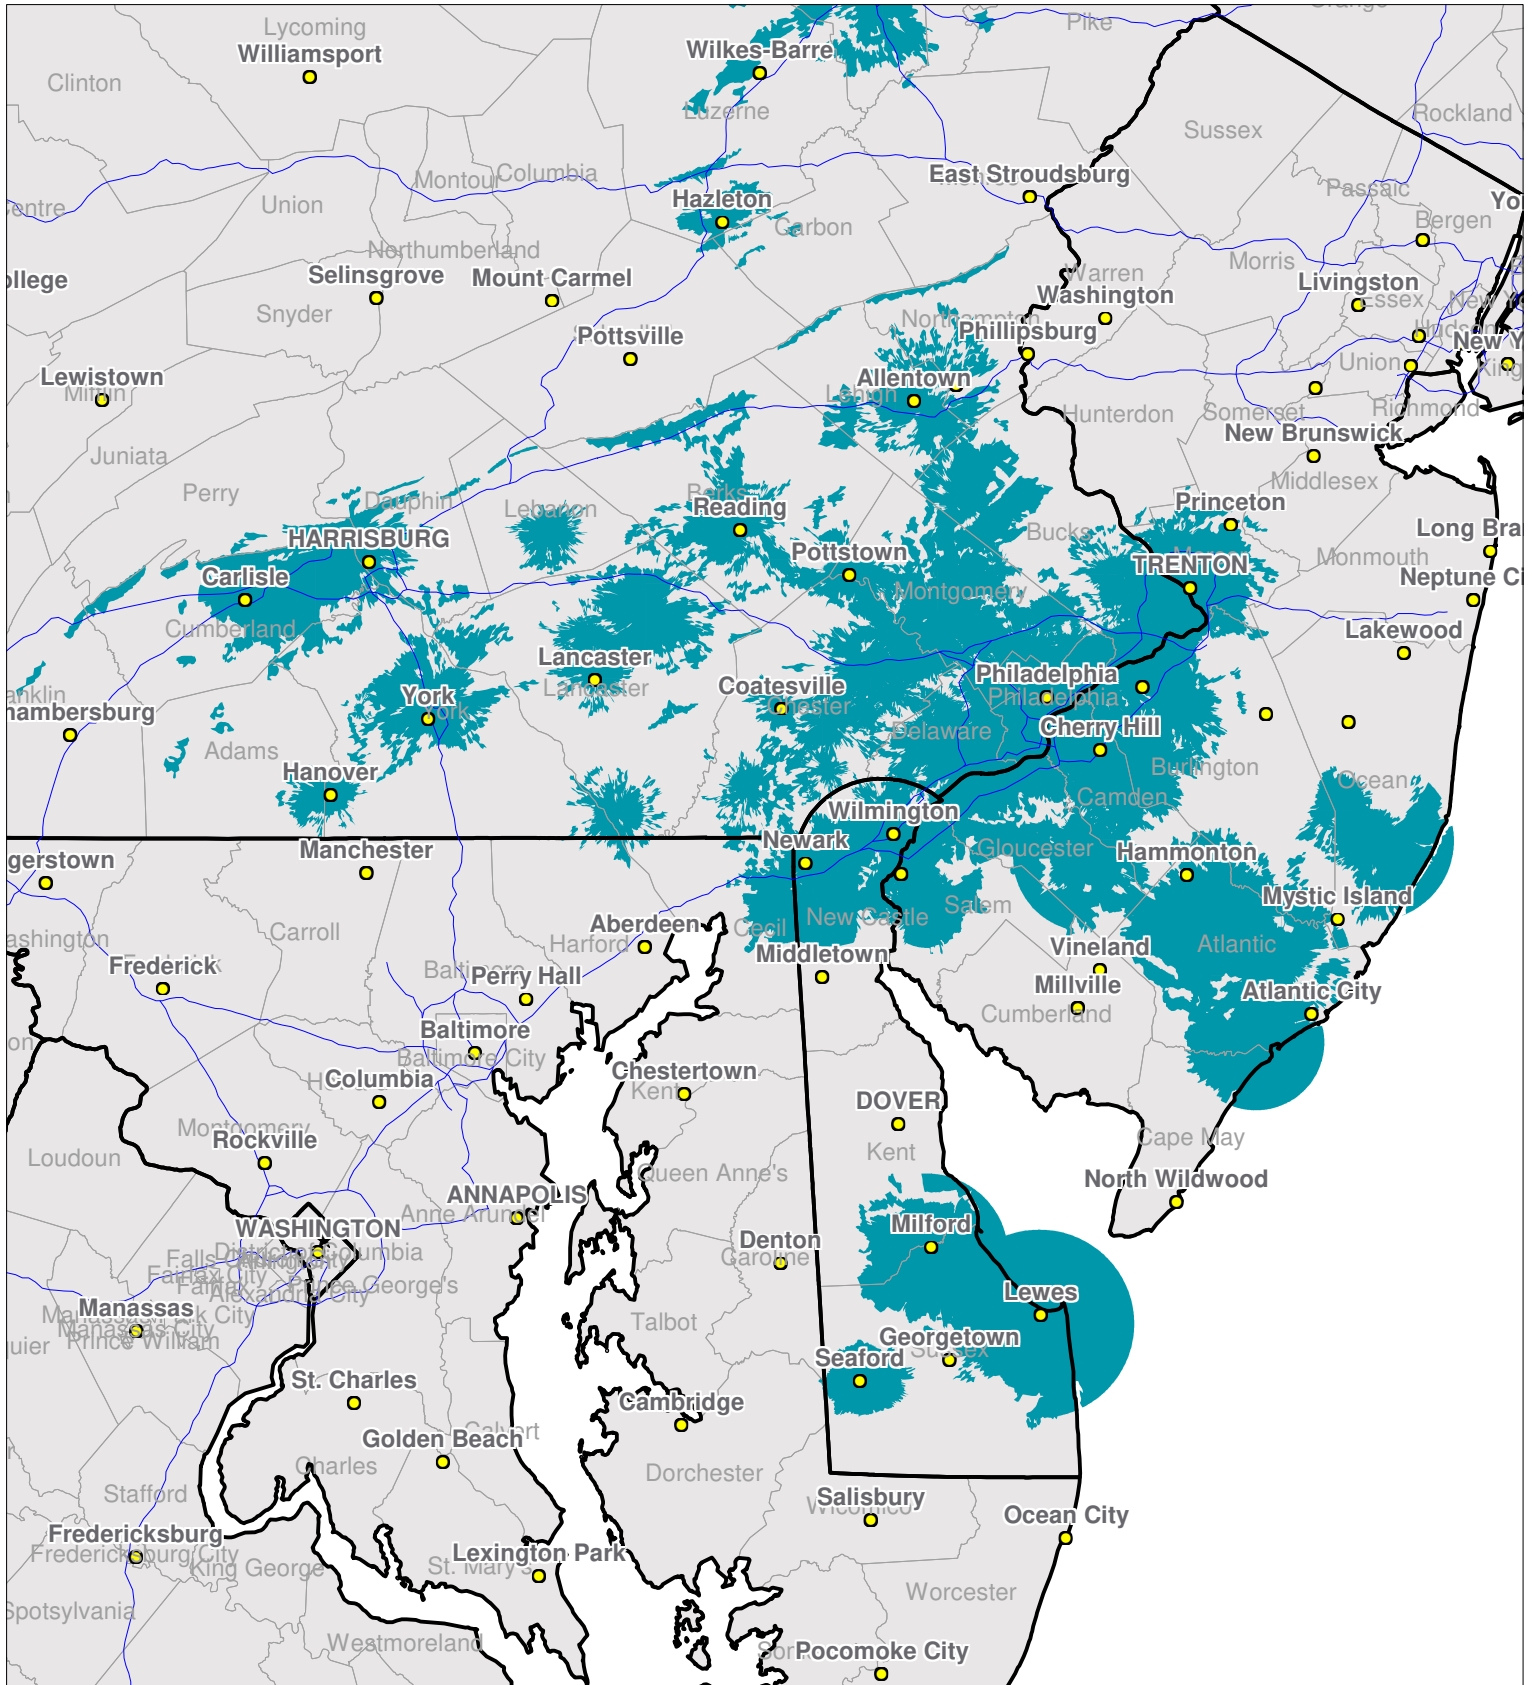

Eastern Pennsylvania

Local One-Way Coverage (929.6125 MHz)

Because of the nature of radio transmission, strength of paging signal will vary depending upon your location. Maps may not be to scale.

© Spok