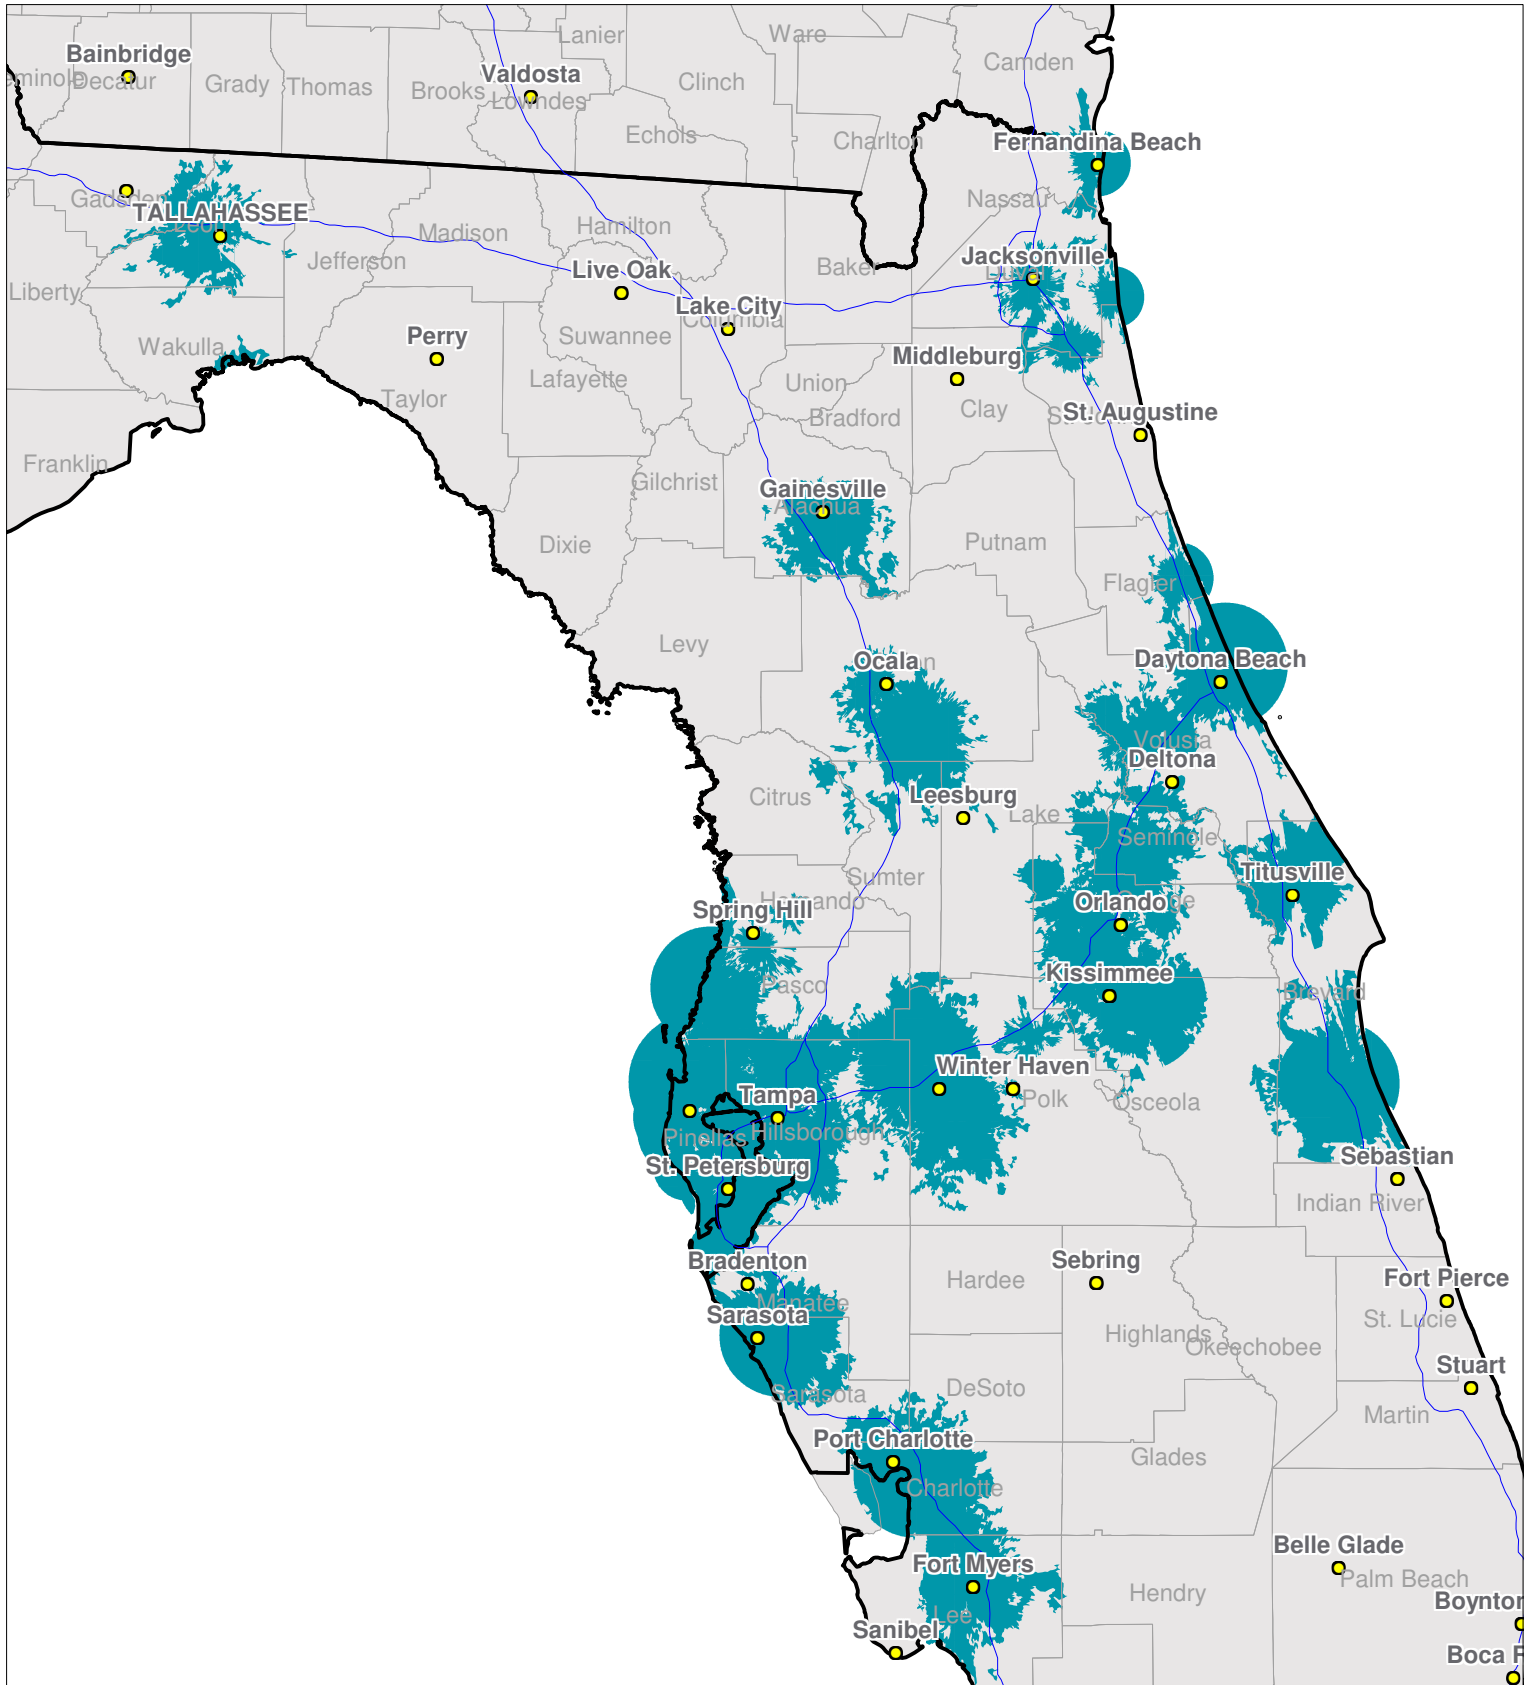

# Northern Florida

Local One-Way Coverage (929.6125 MHz)

Because of the nature of radio transmission, strength of paging signal will vary depending upon your location. Maps may not be to scale.