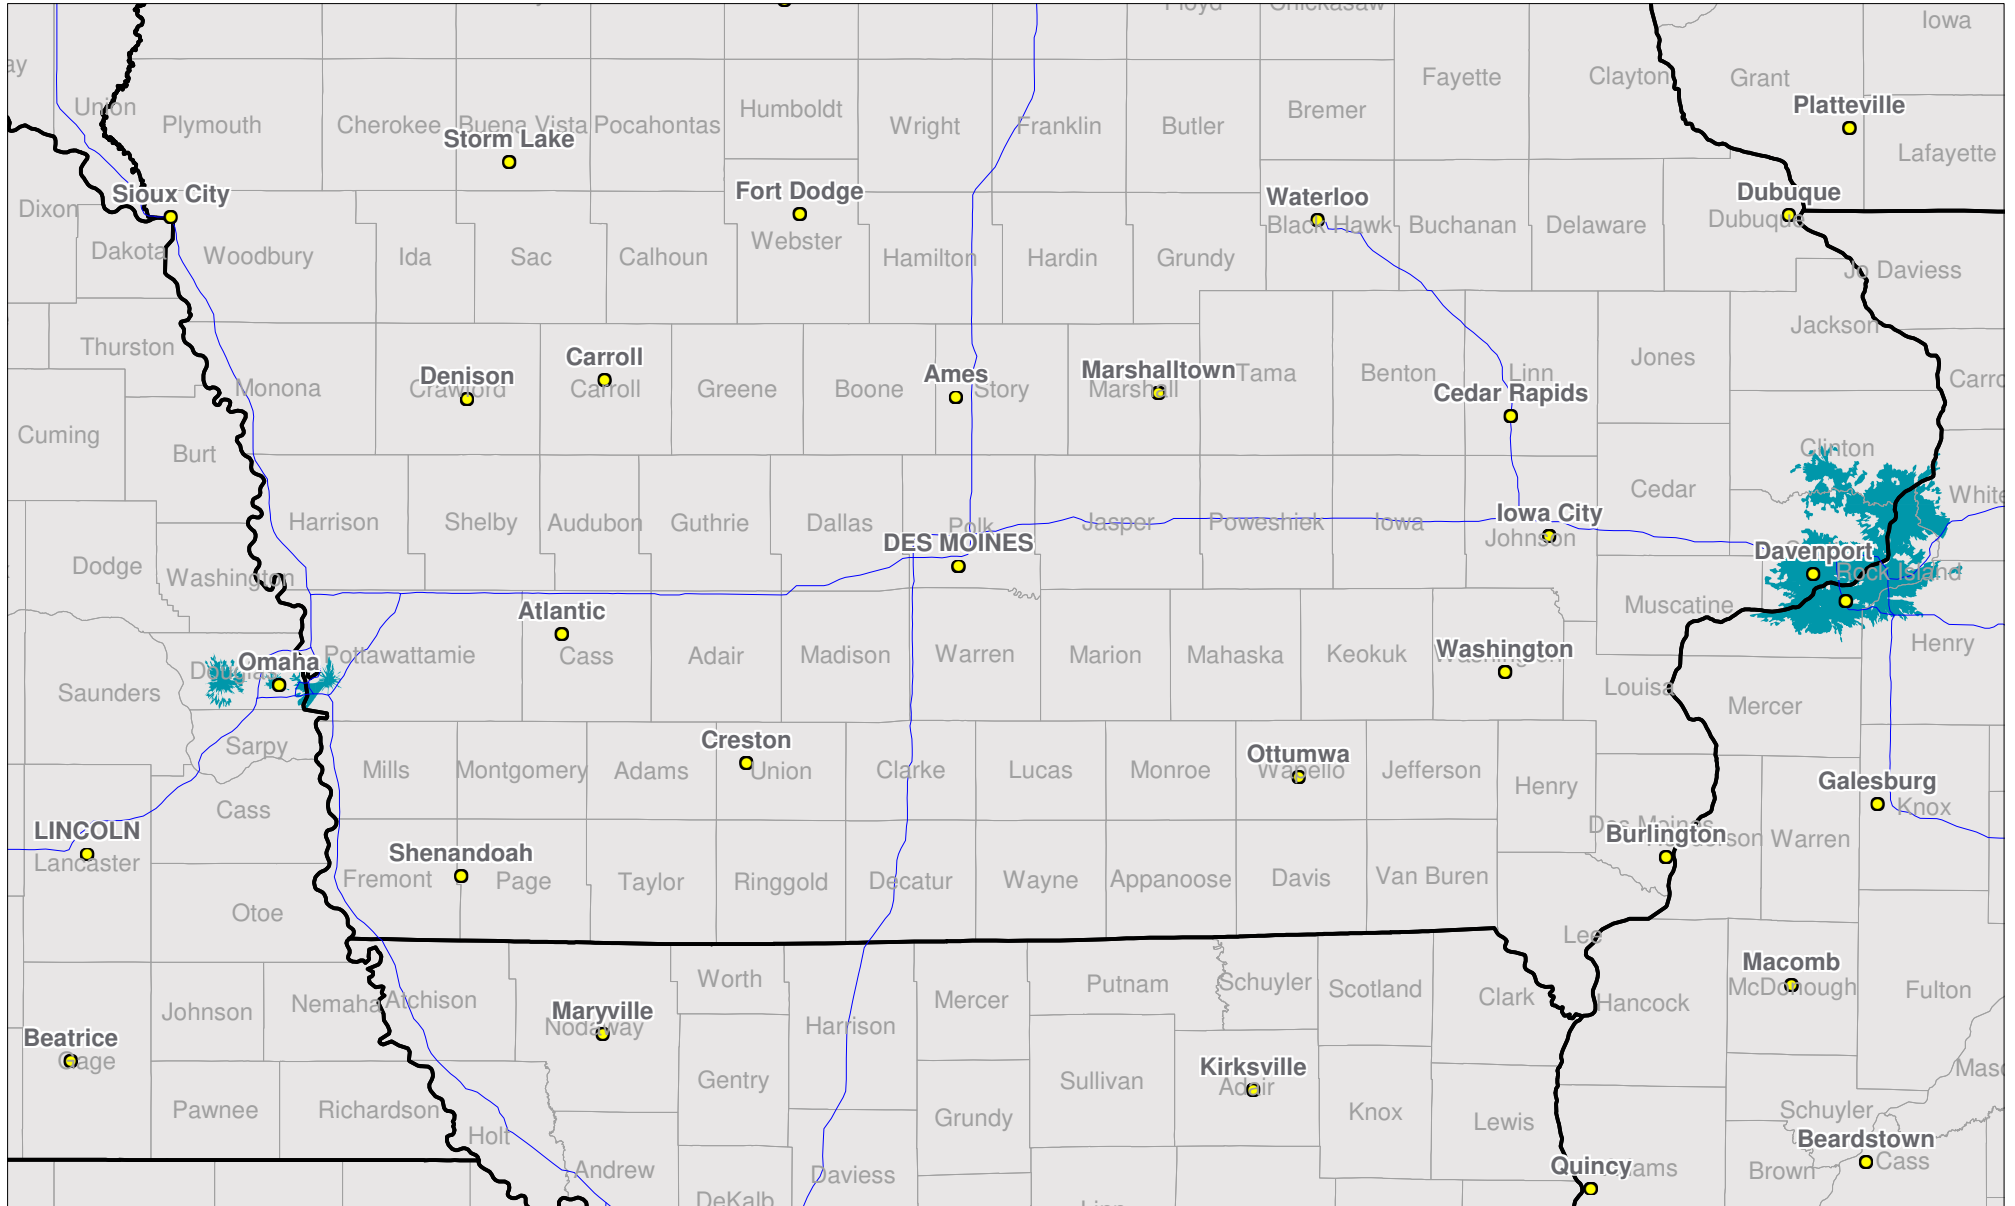

Iowa / Nebraska

Local One-Way Coverage (929.6125 MHz)

Because of the nature of radio transmission, strength of paging signal will vary depending upon your location. Maps may not be to scale.

© Spok